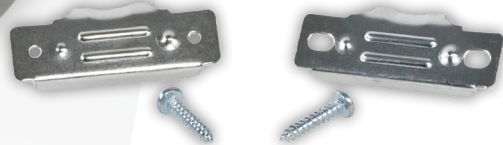

### COPPER CONNECTORS

Attach securely for easy installation

**6ft**  
1.83m

**5 YEAR WARRANTY**

### RIGHT-ANGLE PLUG HEAD

Keeps cord close to the wall

**⚠ WARNING:** Cancer and Reproductive Harm - [www.P65warnings.ca.gov](http://www.P65warnings.ca.gov)

**3**  
WIRE

**10/3**  
GAUGE  
SRDT

**30**  
AMP