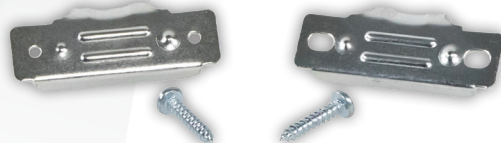

Accessory for the Dryer

4-WIRE EYELET 30-AMP DRYER CORD, 6ft

CERT77061 | UPC: 086844770613

Your Appliance Connection Solution®

Conquer Your Electric Dryer Wiring Hookup

Heavy-duty, flexible cord for reliable connections

HIGH-QUALITY MATERIALS

Meet or exceed industry certification standards & most appliance manufacturer requirements

COPPER CONNECTORS

Attach securely for easy installation

RIGHT-ANGLE PLUG HEAD

Keeps cord close to the wall