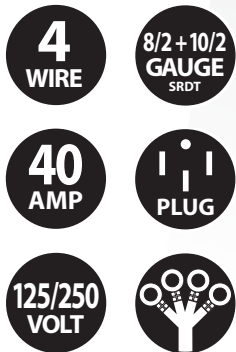

Washing Machine Hoses

Dishwasher Hoses

Ice Maker Hoses

Water Inlet Hoses

Water Heater Connectors

Dryer Cords, Ducts & Kits

Range Accessories

Power Supply & Extension Cords

Gas Dryer/Range Connectors

Fittings & Hardware

Certified Appliance Accessories® is a registered trademark of Sela Products®, LLC

Distributed exclusively by

ORDER NOW on order.petra.com or **800.443.6975**