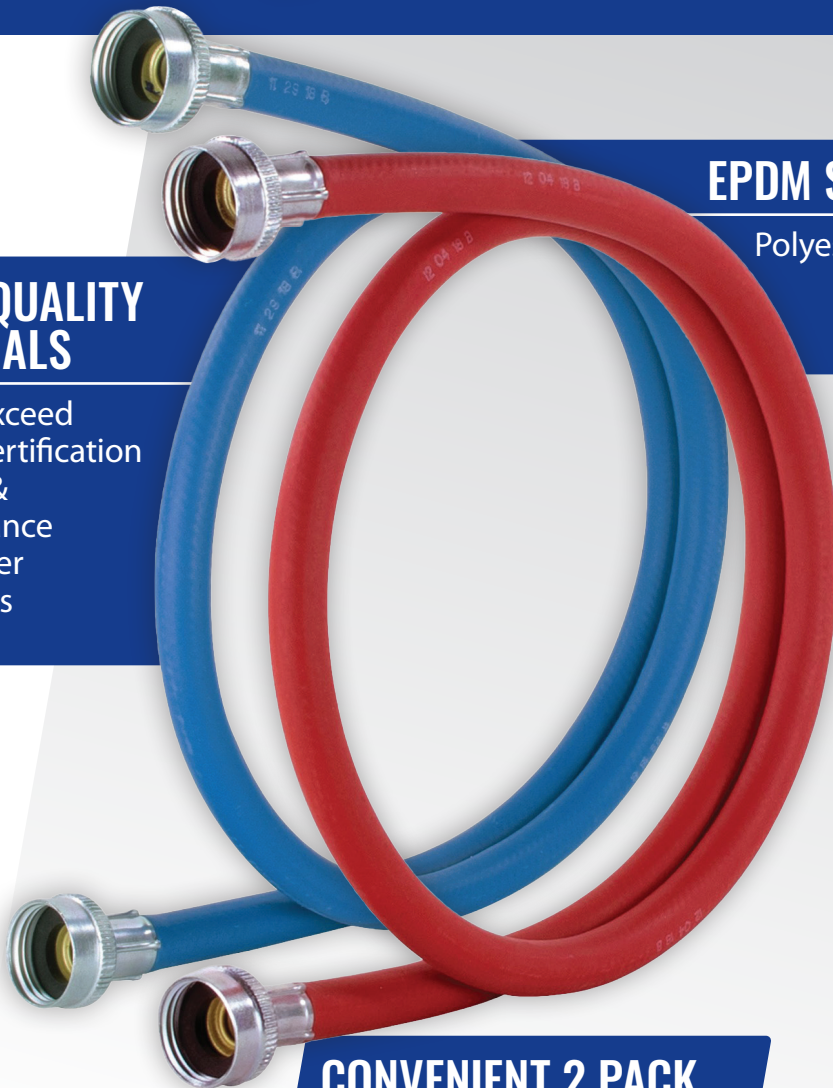

Accessory for the Washer

**2 pk RED/BLUE EPDM  
WASHING MACHINE HOSES, 4ft**  
WM48RBR2PK | UPC: 086844728898

Your Appliance Connection Solution®

# Conquer Your Washer's Water-Hookup Needs

Pair of heavy-duty, flexible hoses for reliable connections

## EPDM SYNTHETIC RUBBER

Polyester-reinforced for better heat resistance, added durability & strength

**4ft**  
1.22m

Made in the U.S.A.

**5 YEAR WARRANTY**