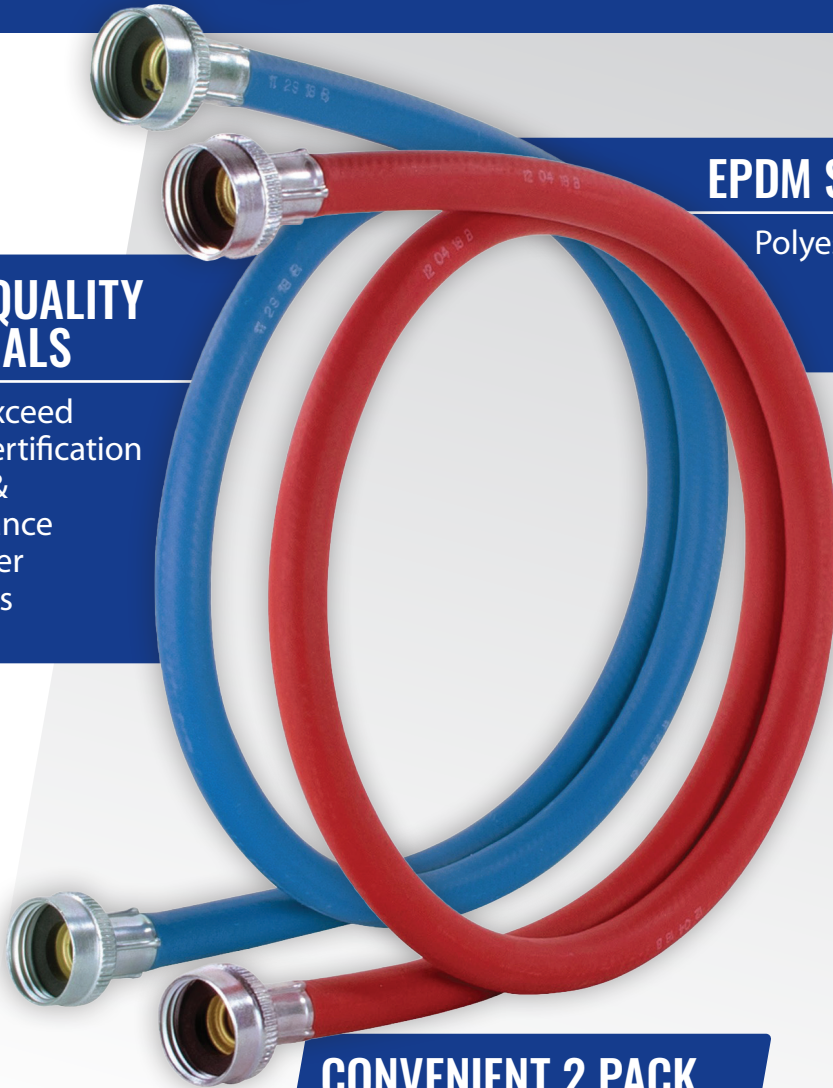

Accessory for the Washer

**2 pk RED/BLUE EPDM
WASHING MACHINE HOSES, 5ft**
WM60RBR2PK | UPC: 086844729000

Your Appliance Connection Solution®

Conquer Your Washer's Water-Hookup Needs

Pair of heavy-duty, flexible hoses for reliable connections

HIGH-QUALITY MATERIALS

Meet or exceed industry certification standards & most appliance manufacturer requirements

EPDM SYNTHETIC RUBBER

Polyester-reinforced for better heat resistance, added durability & strength

Made in the U.S.A.

CONVENIENT 2 PACK

Color-coded for hot and cold water lines

WARNING: Cancer and Reproductive Harm - www.P65warnings.ca.gov

- Washing Machine Hoses
- Dishwasher Hoses
- Ice Maker Hoses
- Water Inlet Hoses
- Water Heater Connectors
- Dryer Cords, Ducts & Kits
- Range Accessories
- Power Supply & Extension Cords
- Gas Dryer/Range Connectors
- Fittings & Hardware