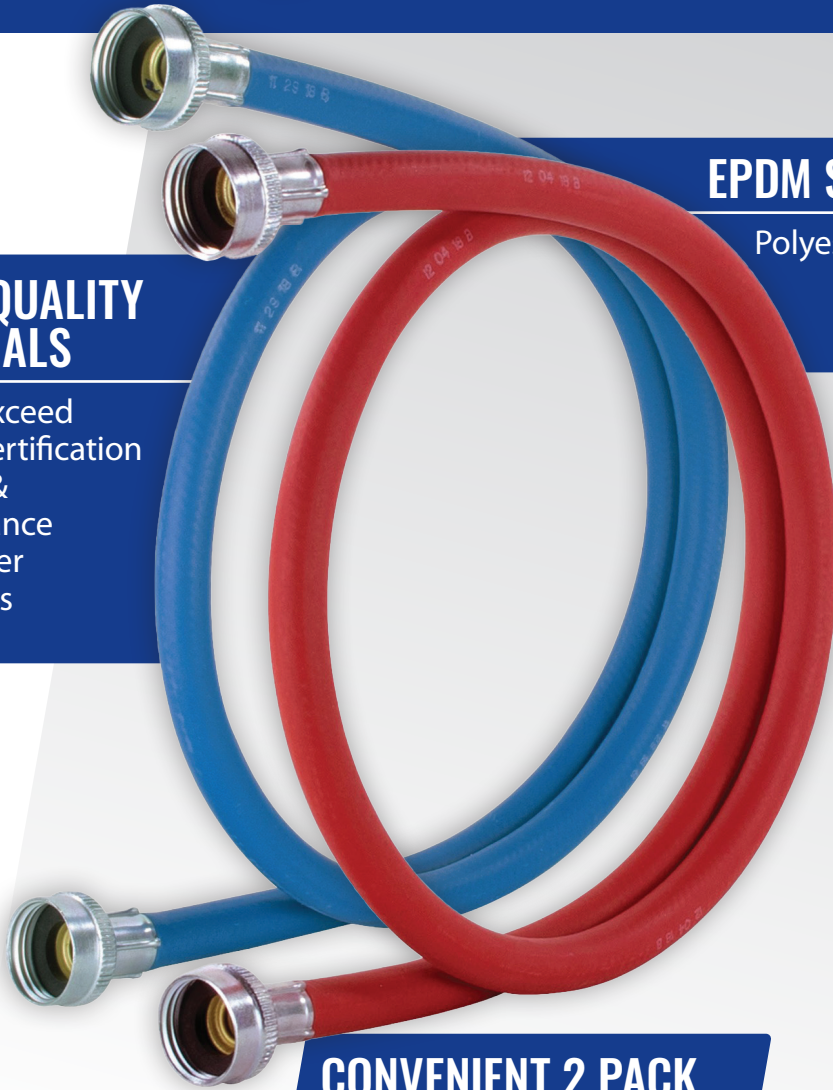

Accessory for the Washer

**2 pk RED/BLUE EPDM
WASHING MACHINE HOSES, 6ft**
WM72RBR2PK | UPC: 086844712309

Your Appliance Connection Solution®

Conquer Your Washer's Water-Hookup Needs

Pair of heavy-duty, flexible hoses for reliable connections

HIGH-QUALITY MATERIALS

Meet or exceed industry certification standards & most appliance manufacturer requirements

EPDM SYNTHETIC RUBBER

Polyester-reinforced for better heat resistance, added durability & strength

6ft
1.83m

Made in the U.S.A.

5 YEAR WARRANTY

CONVENIENT 2 PACK

Color-coded for hot and cold water lines

WARNING: Cancer and Reproductive Harm - www.P65warnings.ca.gov

Washing Machine Hoses

Dishwasher Hoses