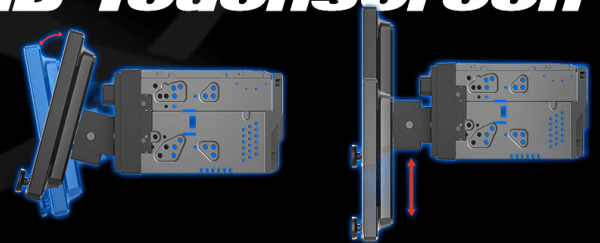

SOUNDSTREAM

T E C H N O L O G I E S

VRCPAA-106F DVD/CD
VRCPAA-106M Mechless
10.6" 2-DIN Adjustable HD Touchscreen

✓ General Features

- Apple CarPlay® with Siri Assistant Built-In
- Android Auto® with Google Assistant Built-In
- 10.6" HD High-Resolution Capacitive Display
- 7 - Color Adjustable RGB Key Illumination

- Accepts OEM Steering Wheel 3 Wire Input
- Wireless Direct Select Remote Control Included
- Front & Rear Parking Camera Input & 12v Trigger
- 300W MAX Built-in Amplifier / 4V RCA Outputs

www.Soundstream.com

Bluetooth®

USB

SD
CG

AUX
INPUT

X300
WATT