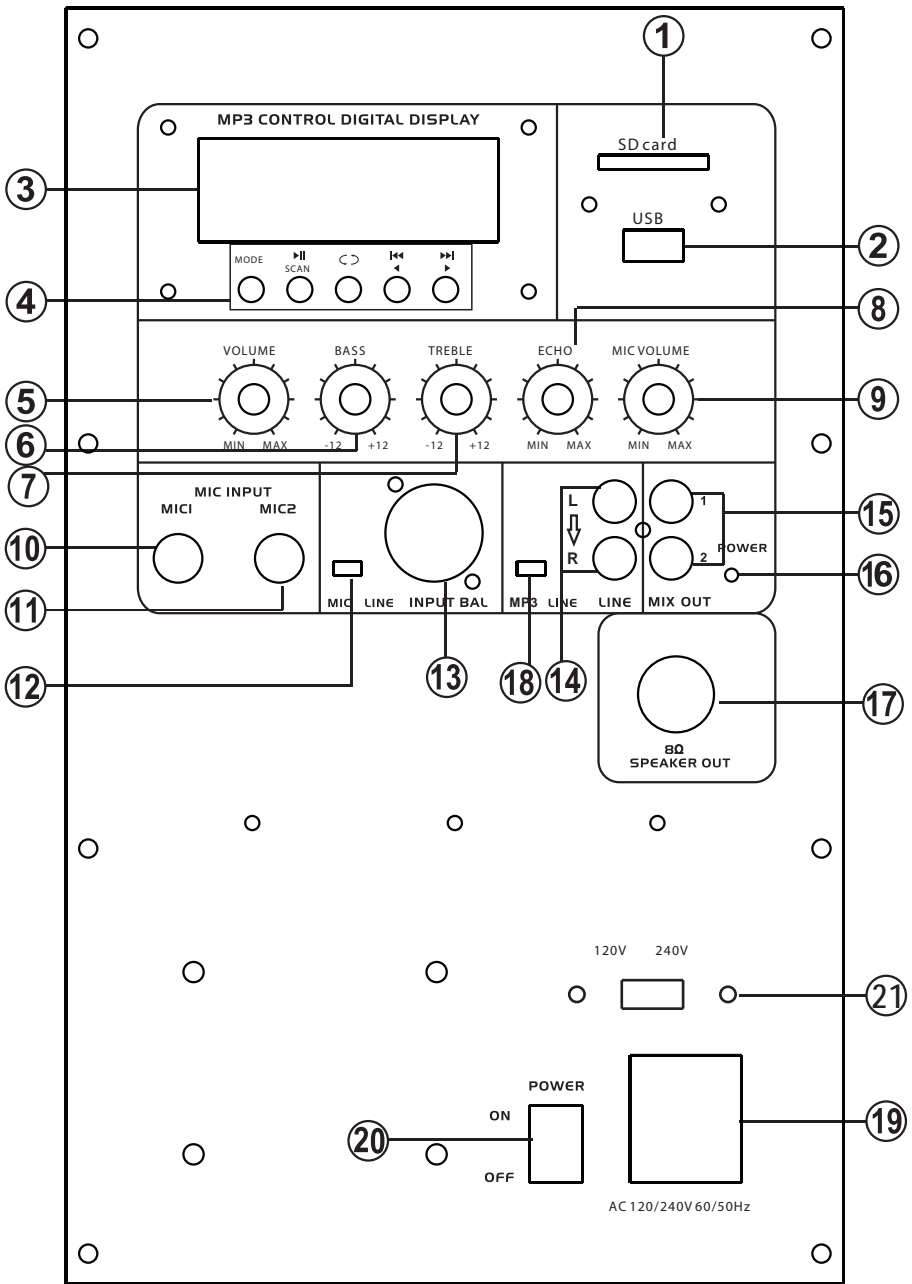

PPHP1249KT

1. **SD card input**
2. **USB input**
3. **LCD screen**
4. **MP3 control**
MODE : USB/SD/FM/BT convertor
⏮ : Previous songs
⏭ : PRE/NEXT under FM mode
⏭ : Next songs
↺ : Repeat all / Random / Repeat one
▶|| : Play/Pause
SCAN : Auto search under FM radio
5. **Volume control**
6. **Bass control** for low frequencies
7. **Treble control** for high frequencies
8. **Echo control**
9. **Mic input level control**
10. **6.35 microphone 1 input**
11. **6.35 microphone 2 input**
12. **Mic/Line switch**
13. **XLR line input**
14. **RCA Phone(R+L) line input**
15. **6.35mm line output**
16. **Power LED indicator**
17. **Speaker out 8 ohm**
18. **MP3/Line switch**
19. **Fused IEC mains inlet**
20. **Main power switch**
21. **120V/240V switch**