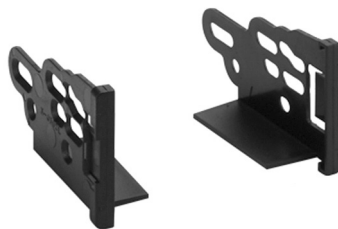

This kit provides the ability to install a DIN radio with pocket, an ISO DIN radio with pocket, as well as an ISO DDIN ("long nose" or "short nose") radio replacement.

KIT COMPONENTS

95-6511

"Long nose" (wide) DDIN trim panels
"Short nose" (narrow) DDIN trim panels
ISO DDIN radio brackets
(4) #8 x 1/4" Phillips screws

99-6511

ISO radio brackets
ISO trim plate
Radio housing with pocket

WIRING & ANTENNA CONNECTIONS

(sold separately)

Wiring Harness: XSVI-6522-NAV • CHT0-03

Antenna Adapter: 40-EU10

SALES 386-257-2956

HARDWARE INCLUDED