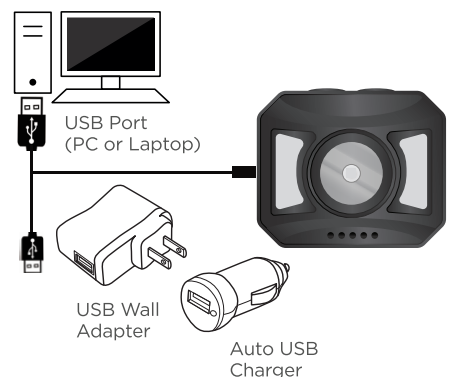

Flood Light
(COB White + Red Light)

USB Charging Port - TYPE C

Power Display

Beam Operation

Note: Spot and Flood lights can be used at the same time. Both Spot High and Flood High must be used to achieve **maximum 300 lumens**.

NOTE: Headlamp is fully rechargeable and will not accept standard batteries. Batteries come 80-90% charged so headlamp can be used immediately after purchase. However, it is recommended that you fully charge the battery when received. Try to charge battery BEFORE it is fully discharged

BATTERY CARE: Your product is powered by a rechargeable battery. Do not leave fully charged battery connected to charger, since this will reduce its lifetime. Leaving product in extreme cold or heat will reduce battery life. For optimal performance store product at temperatures between 59°F to 77°F. Battery performance may be reduced in temperatures well below freezing. Fully charged batteries will lose charge over time, if left unused.

BATTERY WARNING: Rechargeable battery is built-in. Do not attempt to remove or replace battery. The battery in this product is at risk of fire, explosion, or may cause chemical burns if mistreated.

Performance Index

FL1 STANDARD	FLOOD-SPOT	SPOT HI	SPOT LO	FLOOD HI	FLOOD LO
	300 LUMENS	160 LUMENS	30 LUMENS	180 LUMENS	30 LUMENS
	1h 30min	3h	11h	2h 30min	9h 15min
	250m				

Battery Charge Options