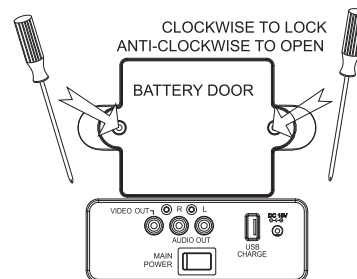

Replace Built-in Battery

1. Push the POWER switch to OFF position.
2. Use screw driver to open the battery door
3. Move out the internal battery
4. Push in new battery pack into battery compartment.
5. Close the battery door.
6. Use screw driver to lock the battery door.

Notes:

- Batteries shall not be exposed to excessive heat such as sunshine, fire
- Only same or equivalent type batteries as recommend are to be used.
- Do not dispose of batteries in fire, battery may explode or leak.

REAR VIEW OF MAIN UNIT