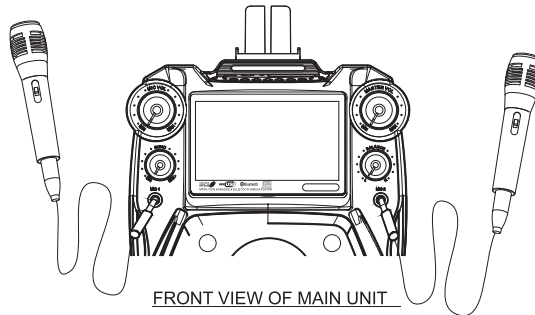

FRONT VIEW OF MAIN UNIT