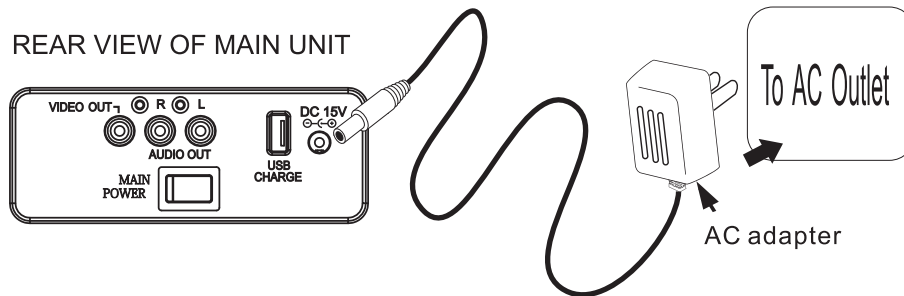

Connect Power Adapter

Plug the included AC adapter into the standard AC power outlet to power the unit. Connect small end to DC INPUT jack of the KARAOKE MACHINE. After adapter connection, Slide the MAIN POWER switch to ON position and press STANDBY button to turn on unit. Press the SOURCE button (unit or remote) to select USB / DISC / BLUETOOTH / AUX mode for listening.