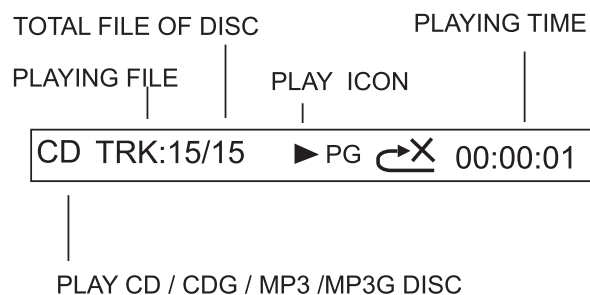

### REPEAT FUNCTION

When play music on USB / DISC mode of the KARAOKE MACHINE.

1. To repeat the current track: Press the REPEAT button until the  icon will show on the display. The track will continue to play .
2. To repeat all the tracks: Pressing the REPEAT button until the  icon show in the monitor. All the tracks on the disc will be played repeatedly.
3. To clear the repeat function: Press the REPEAT button until the  icon show in the monitor.

### PROGRAM FUNCTION

When play music on USB / DISC mode of the KARAOKE MACHINE.

1. Press the  button once to stop playing / on stop mode.
2. Press the PROGRAM button. The PROGRAM (PROG) SET 01:01 will show in the monitor, the track number "- -" digits are flashing.
3. If necessary, press the PAGE+ / PAGE- button to select folder.
4. Press the  button to select a desired track.
5. Press PROGRAM button to confirm entry.
6. You can repeat the steps 3-5 up to a maximum of 20 tracks. When maximum of 20 tracks have been programmed, "PROG FULL" message appears briefly in the monitor.
7. When you have completed programming and press  button to start playing.
8. Press  button twice or open the CD DOOR to clear all the programmed entries.