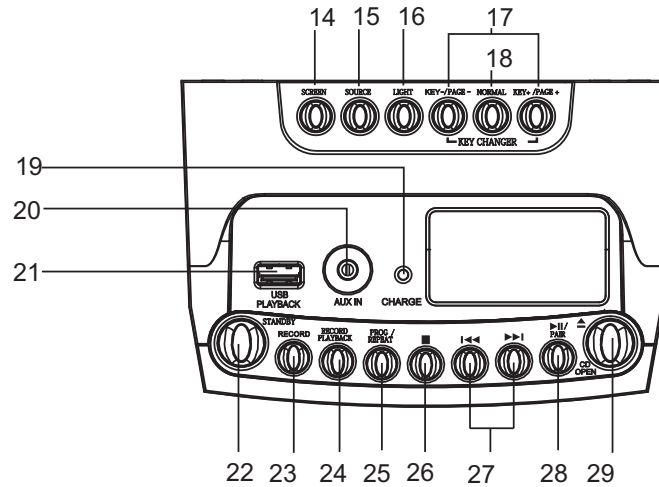

Top & Rear Panel Illustration

14. SCREEN Button	22. STANDBY Button
15. SOURCE Button	23. RECORD Button
16. LIGHT Button	24. RECORD PLAYBACK Button
17. KEY CHANGER Button :	25. PROG / REPEAT Button
KEY- / PAGE- or KEY+ / PAGE+	26. ■ STOP Button
18. KEY NORMAL Button	27. ◀▶ / SEARCH Button
19. CHARGING Indicator	28. ▶|| / PAIR / PLAY / PAUSE button
20. AUX IN Input	29. ▲ DISC DOOR OPEN Button
21. USB Port For Play Back