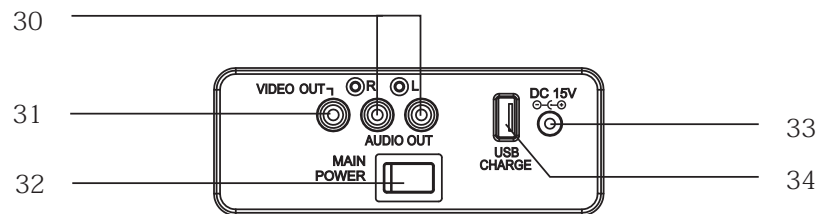

30. AUDIO OUT RCA Jack
31. VIDEO OUT RCA Jack
32. MAIN POWER Switch
33. DC IN Jack
34. USB Port For Charging