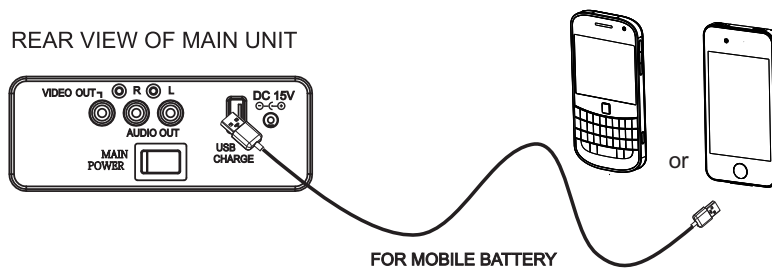

Charging Your Mobile

Connect USB cable (not included) for charging your smart device.

1. Plug the standard end of the USB cable into the USB port located on the rear of the KARAOKE MACHINE. Plug the small end of the USB cable into the device you wish to charge.
2. Observe the battery charge indicator on your device and the charging will start immediately.
3. Remove the charging cable when charging complete.

Notes:

- USB charging port supplies DC 5V output,
- USB charging port cannot support data transfer or connect to computer.
- Do not connect USB port of this unit to other external power charger USB ports or computer, it may damage both units and void the warranty.