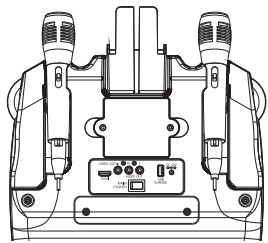

## Using Microphone

---

Requires a microphone (included 2 microphone) .

1. Plug the microphone (see below figure) into the MIC 1 INPUT or MIC 2 INPUT of the KARAOKE MACHINE.
2. Slide the ON /OFF switch of MICROPHONE,
3. Use the MIC VOL dial to adjust the volume of audio sound from the microphone.