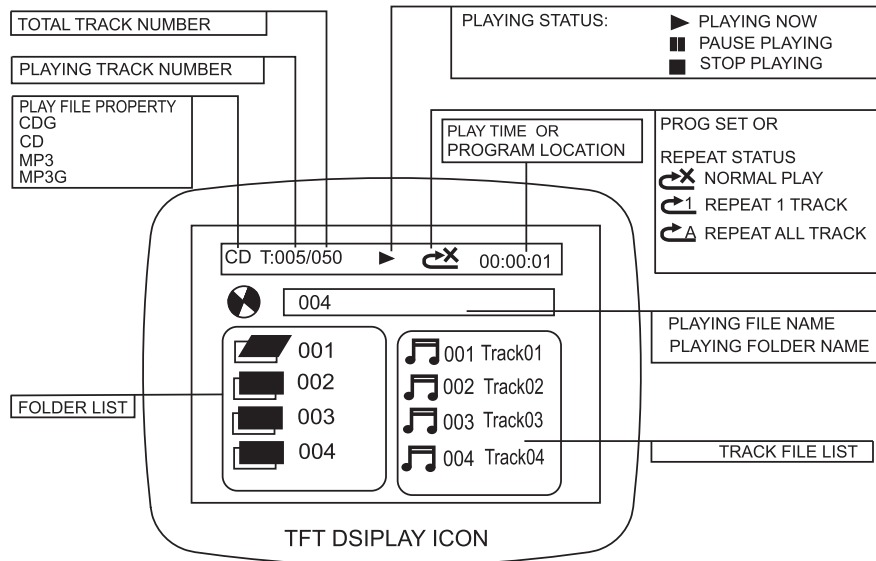

Monitor Message