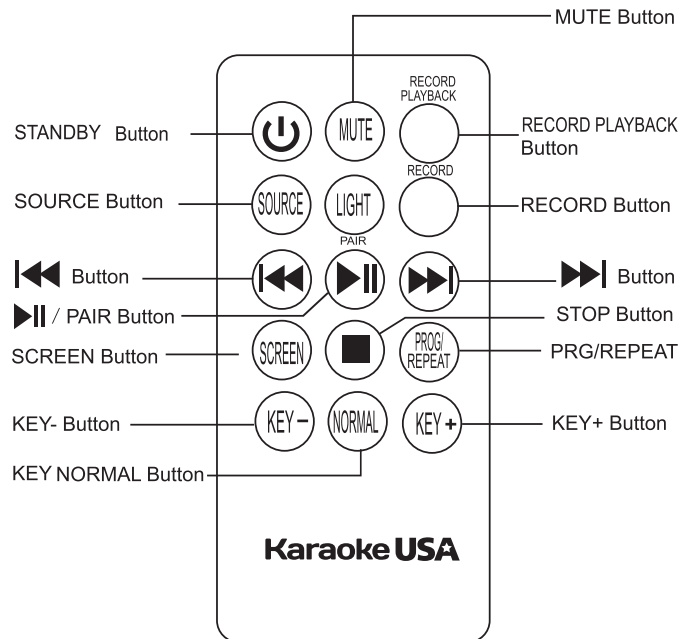

Remote Control Functions