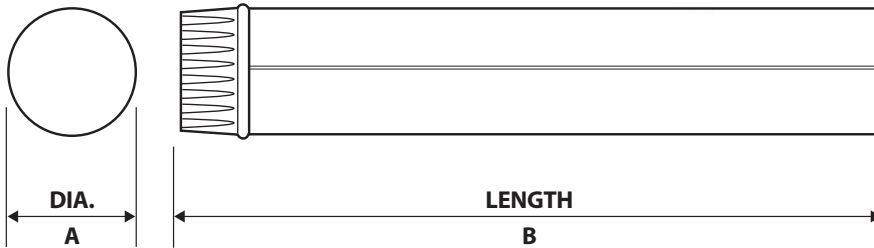

Round Aluminum Pipe

MODEL	A	B
DP243	3"	24"
DP244	3"	24"
DP604	4"	60"

MODEL NO. DESCRIPTION

DP243	3" round aluminum pipe
DP244	4" round aluminum pipe
DP604	6" round aluminum pipe

GENERAL INFORMATION

- All have snaplock seam to close pipe
- General purpose dryer venting, bath fan venting

PERFORMANCE DATA

- For aluminum pipe
- Material**
- Aluminum round 3" & 4" pipe with snaplock