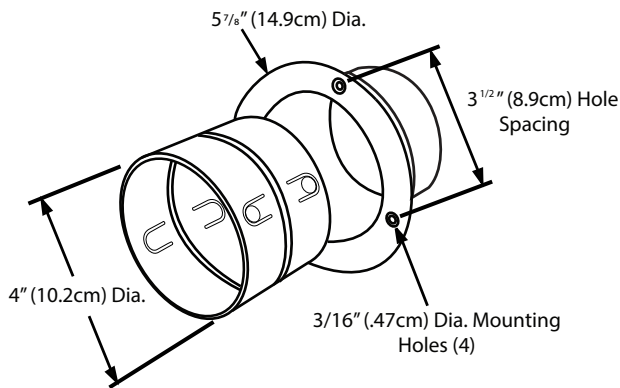

**Dryer**  
**EZDOCK®**  
4" Easy clean out connector

U.S. Patent No.  
9,689,108

MODEL NO.

DESCRIPTION

EZDOCK®

Dryer Dock Connector

**GENERAL INFORMATION**

- Dryer easy dock
- Plastic
- White
- 4" (10.2 cm) quick connect
- Push-pull design
- Easy to install
- Quick easy clean out
- 6" W x 6" H x 4.5" D  
(15.2 x 15.2 x 11.4 cm)

Mounting Options