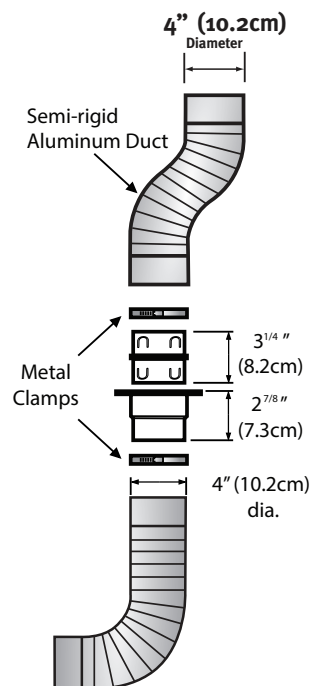

**Dryer**  
**EZDOCK®**  
4" Easy clean out connector

U.S. Patent No.  
9,689,108

MODEL NO.

DESCRIPTION

EZDOCK®

Dryer Dock Connector

**GENERAL INFORMATION**

- Dryer easy dock
- Plastic
- White
- 4" (10.2 cm) quick connect
- Push-pull design
- Easy to install
- Quick easy clean out
- 6" W x 6" H x 4.5" D  
(15.2 x 15.2 x 11.4 cm)

Mounting Options