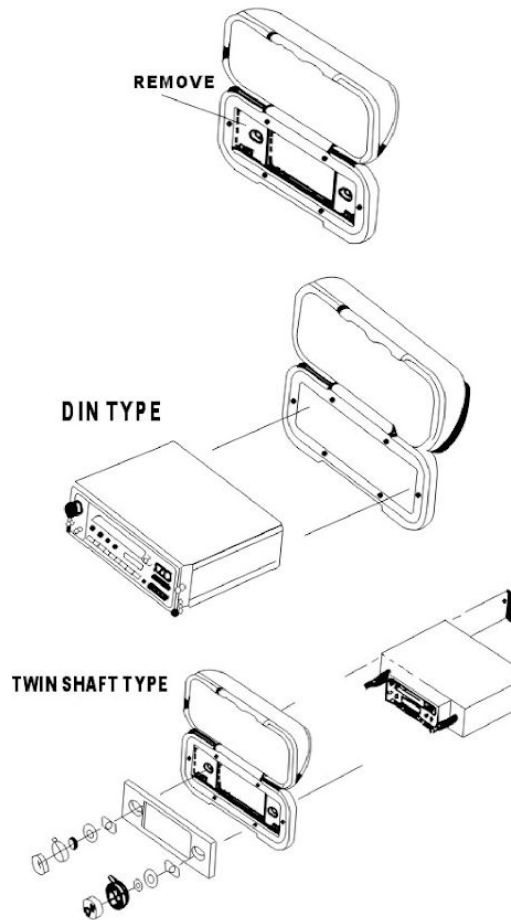

## PLMRCB1

*Water Resistant Stereo Housing*

### Product Feature

- \* Protects Your Stereo From The Elements
- \* Smoke Colored Housing Window
- \* Spring Loaded Flip-up Door
- \* Support Shelf in Rear of Housing for Radio
- \* UV Resistant Plastic
- \* Color: Black