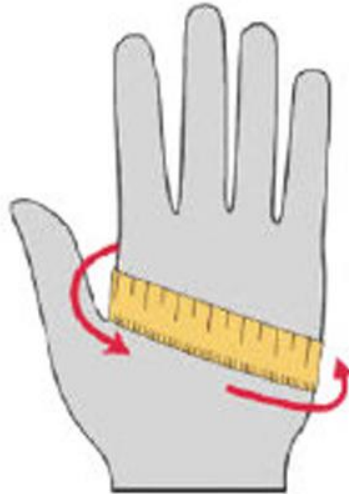

GLOVE SIZING

Men's Sizes			Women's Sizes		
	inches	cm		inches	cm
XS	7	18	XS	6	15
S	7 1/2-8	20	S	6 1/2	17
M	8 1/2-9	23	M	7	18
L	9 1/2-10	25	L	7 1/2	19
XL	10 1/2-11	28	XL	8	20

Product Code: GF-WCT-S/SLVR, GF-WCT-M/SLVR, GF-WCT-L/SLVR