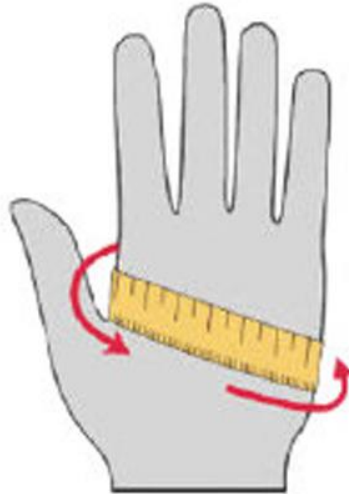

GLOVE SIZING

Men's Sizes			Women's Sizes		
	inches	cm		inches	cm
XS	7	18	XS	6	15
S	7 1/2-8	20	S	6 1/2	17
M	8 1/2-9	23	M	7	18
L	9 1/2-10	25	L	7 1/2	19
XL	10 1/2-11	28	XL	8	20

Product Code: GF-GTC-M, GF-GTC-L, GF-GTC-XL