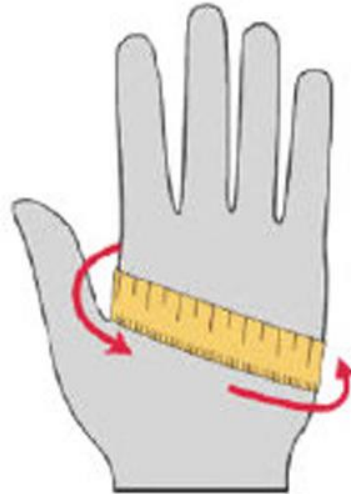

GLOVE SIZING

Men's Sizes			Women's Sizes		
	inches	cm		inches	cm
XS	7	18	XS	6	15
S	7 1/2-8	20	S	6 1/2	17
M	8 1/2-9	23	M	7	18
L	9 1/2-10	25	L	7 1/2	19
XL	10 1/2-11	28	XL	8	20

Product Code: GF-GTCFF-L

How Often should I Check my Exercise Equipment?