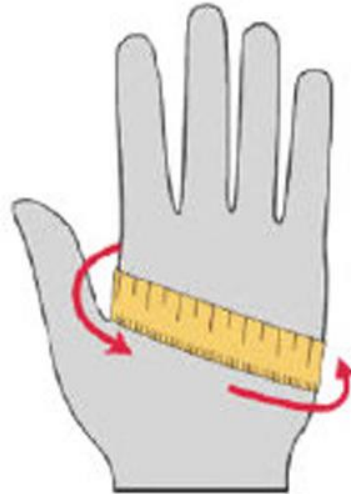

## GLOVE SIZING

Men's Sizes			Women's Sizes		
	inches	cm		inches	cm
XS	7	18	XS	6	15
S	7 1/2-8	20	S	6 1/2	17
M	8 1/2-9	23	M	7	18
L	9 1/2-10	25	L	7 1/2	19
XL	10 1/2-11	28	XL	8	20

Product Code: GF-GTCFF-L