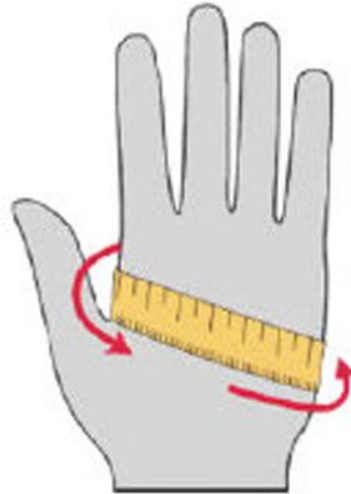

## GLOVE SIZING

Men's Sizes			Women's Sizes		
	inches	cm		inches	cm
XS	7	18	XS	6	15
S	7 1/2-8	20	S	6 1/2	17
M	8 1/2-9	23	M	7	18
L	9 1/2-10	25	L	7 1/2	19
XL	10 1/2-11	28	XL	8	20

Product Code: GF-GTCW-M, GF-GTCW-L, GF-GTCW-XL