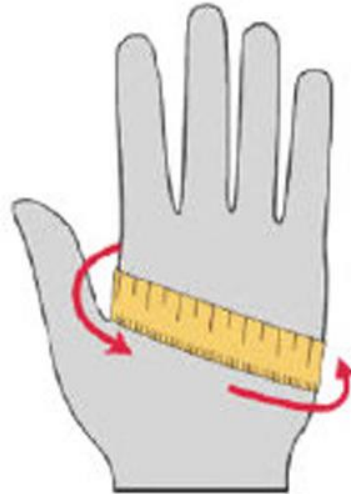

GLOVE SIZING

Men's Sizes			Women's Sizes		
	inches	cm		inches	cm
XS	7	18	XS	6	15
S	7 1/2-8	20	S	6 1/2	17
M	8 1/2-9	23	M	7	18
L	9 1/2-10	25	L	7 1/2	19
XL	10 1/2-11	28	XL	8	20

Product Code: GF-MLG-M_CAM, GF-MLG-L_CAM, GF-MLG-XL_CAM