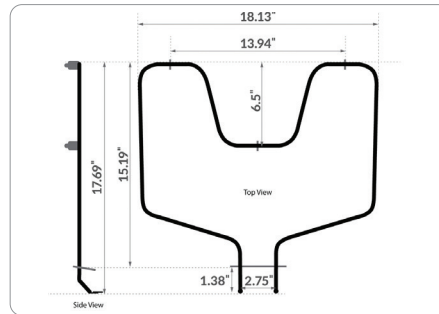

DESCRIPTION:

For years, licensed plumbers, electricians and appliance installers have relied on the Certified Appliance Accessories brand for their power cords, hoses and connectors. Now you can too. In addition to reliable and durable connectivity solutions, Certified Appliance Accessories carries high-quality replacement parts for electric ranges and ovens. The Replacement Bake Element for WB44K10005 is a quality product specifically designed for electric ovens found in homes and apartments. This baking element is an easy and convenient way to replace an existing one. It has been thoroughly tested and is backed by a 5-year limited warranty. Check your appliance's manual for the correct specifications to ensure this is the oven bake element for you. Thank you for choosing Certified Appliance Accessories—Your Appliance Connection Solution.

Package Dimensions:

- Width: 18.5 in.
- Height: 2.1 in.
- Length: 18.5 in.
- Weight: 1.4 lbs.

Shippable to: US, Canada and Mexico

Warranty: 5-year warranty

FEATURES:

- Meets or exceeds industry certification standards & requirements of most appliance manufacturers
- Directly replaces GE® WB44K10005 bake element
- For electric ovens & electric ranges only
- Also fits Hotpoint® & Kenmore® electric ovens
- Cooled element is easy to clean using only a soft sponge or cloth & warm water with mild soap solution, then wipe dry
- UL® certified

PACKAGE CONTAINS:

- 1 Replacement Oven Bake Element for GE® & Hotpoint® WB44K10005
  - ◊ Approximate element dimensions: 18-1/8" W (side to side) x 15-1/8" D (front-most edge to back plate/back of oven)