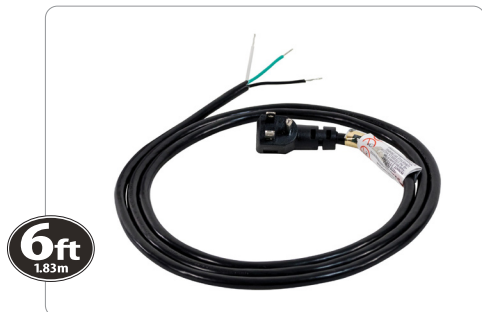

Power Supply & Extension Cords

Your Appliance Connection Solution®

6ft 10-Amp Grounded Right-Angle Plug Head Power Supply Cord

15-0336 | UPC: 086844153362

6ft
1.83m

DESCRIPTION:

For years, licensed plumbers, electricians and appliance installers have relied on Certified Appliance Accessories for their power cords, hoses and connectors. Now you can too. Enjoy the convenience offered by this appliance power supply cord from Certified Appliance Accessories. Its flexibility and durability ensure a reliable connection for your next home installation project. This high-quality power supply cord has been thoroughly tested and is backed by a 5-year limited warranty. Consult your appliance's manual for the correct specifications to ensure this is the right cord for you. Thank you for choosing Certified Appliance Accessories—Your Appliance Connection Solution.

Package Dimensions:

Width: 1.75 in.
Height: 1.5 in.
Length: 9.75 in.
Weight: .35 lbs.

Shippable to: US, Canada and Mexico

Warranty: 5-year warranty

FEATURES:

- Meets or exceeds industry certification standards & requirements of most appliance manufacturers
- For use with appliances that require 10A or less
- UL® (Underwriters Laboratories®) listed
- Indoor use only

PRODUCT DETAILS:

- Grounded, 3-prong plug head
- Right-angle plug head keeps the cord close to the wall
- Color-coded stripped & tinned wires for secure hookup
- Rated 10A, 125V & 1,250W

WARNING: Cancer and Reproductive Harm - www.P65warnings.ca.gov
Certified Appliance Accessories® is a registered trademark of Sela Products®, LLC