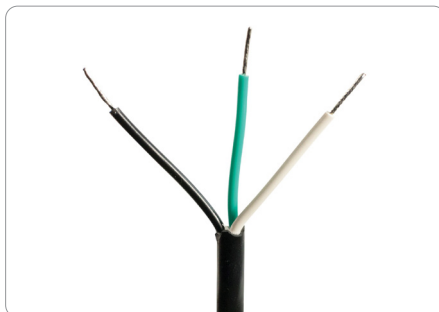

Power Supply & Extension Cords

Your Appliance Connection Solution®

6ft 10-Amp Grounded Right-Angle Plug Head Power Supply Cord

15-0336 | UPC: 086844153362

6ft
1.83m

DESCRIPTION:

For years, licensed plumbers, electricians and appliance installers have relied on Certified Appliance Accessories for their power cords, hoses and connectors. Now you can too. Enjoy the convenience offered by this appliance power supply cord from Certified Appliance Accessories. Its flexibility and durability ensure a reliable connection for your next home installation project. This high-quality power supply cord has been thoroughly tested and is backed by a 5-year limited warranty. Consult your appliance's manual for the correct specifications to ensure this is the right cord for you. Thank you for choosing Certified Appliance Accessories—Your Appliance Connection Solution.

Package Dimensions:

Width: 1.75 in.
Height: 1.5 in.
Length: 9.75 in.
Weight: .35 lbs.

Shippable to: US, Canada and Mexico

Warranty: 5-year warranty

FEATURES:

- Meets or exceeds industry certification standards & requirements of most appliance manufacturers
- For use with appliances that require 10A or less
- UL® (Underwriters Laboratories®) listed
- Indoor use only

PRODUCT DETAILS:

- Grounded, 3-prong plug head
- Right-angle plug head keeps the cord close to the wall
- Color-coded stripped & tinned wires for secure hookup
- Rated 10A, 125V & 1,250W

WARNING: Cancer and Reproductive Harm - www.P65warnings.ca.gov
Certified Appliance Accessories® is a registered trademark of Sela Products®, LLC