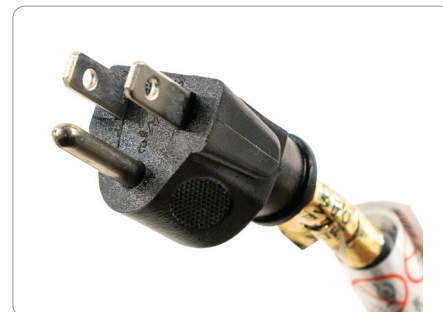

Power Supply & Extension Cords

Your Appliance Connection Solution®

6ft 10-Amp Grounded Straight Plug Head Power Supply Cord

15-0336ST | UPC: 086844755597

DESCRIPTION:

For years, licensed plumbers, electricians and appliance installers have relied on Certified Appliance Accessories for their power cords, hoses and connectors. Now you can too. Enjoy the convenience offered by this appliance power supply cord from Certified Appliance Accessories. Its flexibility and durability ensure a reliable connection for your next home installation project. This high-quality power supply cord has been thoroughly tested and is backed by a 5-year limited warranty. Consult your appliance's manual for the correct specifications to ensure this is the right cord for you. Thank you for choosing Certified Appliance Accessories—Your Appliance Connection Solution.

Package Dimensions:

- Width: 2 in.
- Height: 1 in.
- Length: 8.75 in.
- Weight: .35 lbs.

Shippable to: US, Canada and Mexico

Warranty: 5-year warranty

FEATURES:

- Meets or exceeds industry certification standards & requirements of most appliance manufacturers
- For use with appliances that require 10A or less
- UL® (Underwriters Laboratories®) listed
- Indoor use only

PRODUCT DETAILS:

- Grounded, 3-prong straight plug head
- Color-coded stripped & tinned wires for secure hookup
- Rated 10A, 125V & 1,250W

WARNING: Cancer and Reproductive Harm - www.P65warnings.ca.gov
Certified Appliance Accessories® is a registered trademark of Sela Products®, LLC