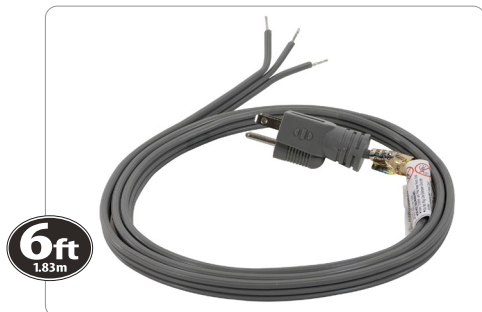

Power Supply & Extension Cords

Your Appliance Connection Solution®

6ft 15-Amp Grounded Straight Plug Head Power Supply Cord

15-0346ST | UPC: 086844755573

DESCRIPTION:

For years, licensed plumbers, electricians and appliance installers have relied on Certified Appliance Accessories for their power cords, hoses and connectors. Now you can too. Enjoy the convenience offered by this appliance power supply cord from Certified Appliance Accessories. Its flexibility and durability ensure a reliable connection for your next home installation project. This high-quality power supply cord has been thoroughly tested and is backed by a 5-year limited warranty. Consult your appliance's manual for the correct specifications to ensure this is the right cord for you. Thank you for choosing Certified Appliance Accessories—Your Appliance Connection Solution.

Package Dimensions:

Width: 1.75 in.
Height: 1.3 in.
Length: 9.75 in.
Weight: .6 lbs.

Shippable to: US, Canada and Mexico

Warranty: 5-year warranty

FEATURES:

- Meets or exceeds industry certification standards & requirements of most appliance manufacturers
- For use with appliances that require 15A or less
- UL® (Underwriters Laboratories®) listed
- Indoor use only

PRODUCT DETAILS:

- Grounded, 3-prong straight plug head
- Stripped & tinned wires for secure hookup
- Rated 15A, 125V & 1,875W

WARNING: Cancer and Reproductive Harm - www.P65warnings.ca.gov
Certified Appliance Accessories® is a registered trademark of Sela Products®, LLC