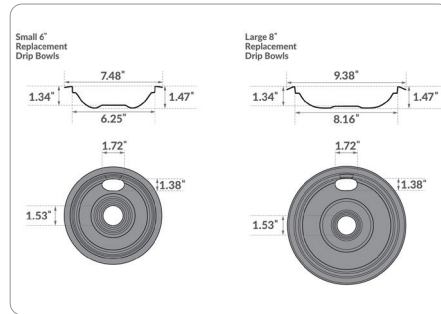

50001-B | UPC: 086844500012

DESCRIPTION:

For years, licensed plumbers, electricians and appliance installers have relied on the Certified Appliance Accessories brand for their power cords, hoses and connectors. Now you can too. In addition to reliable and durable connectivity solutions, Certified Appliance Accessories carries high-quality replacement parts for electric ranges. The Black Porcelain Style A 2 Large 8 in. and 2 Small 6 in. Replacement Drip Bowls are a quality product specifically designed for electric ranges found in homes and apartments. These 4 drip bowls are an easy and convenient way to improve your stove top's appearance and cooking efficiency. They have been thoroughly tested and are backed by a 5-year limited warranty. Check your appliance's manual for the correct specifications to ensure these are the right drip bowls for you. Thank you for choosing Certified Appliance Accessories—Your Appliance Connection Solution.

Package Dimensions:

Width: 10 in.
Height: 2.8 in.
Length: 10 in.
Weight: 1.6 lbs.

Shippable to: US, Canada and Mexico

Warranty: 5-year warranty

FEATURES:

- Meets or exceeds industry certification standards & requirements of most appliance manufacturers
- For electric ranges only
- Updates the appearance of stove or range top
- Clean, smooth surface improves energy efficiency
- Compatible with most Style A Whirlpool®, Kenmore® (2004+), Frigidaire®, Maytag®, Electrolux®, Tappan®, Amana®, Crosley® & RCA® electric ranges
- Not compatible with most GE®, Hotpoint® or Kenmore® (1995 to 2003) ranges
- Easy to clean using mild soap, soft sponge or cloth & warm water—harsh materials should not be used

KIT CONTAINS:

- Set of 4 Style A black porcelain drip bowls for non-hinged burners
 - ◊ 2 small drip bowls; dimensions, rounded: 7-1/2" outer dia. & 1-1/2" D
 - ◊ 2 large drip bowls; dimensions, rounded: 9-3/8" outer dia. & 1-1/2" D