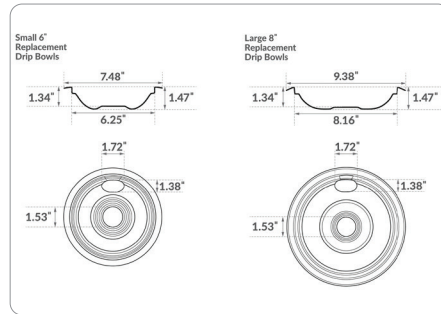

Accessories for the Range

Your Appliance Connection Solution®

Chrome Style A Replacement Drip Bowls, 2 Large 8" & 2 Small 6" for Whirlpool®, Kenmore®, Frigidaire® & Maytag® Electric Ranges

50001-C | UPC: 086844450010

Package Dimensions:

Width: 10 in.
Height: 2.8 in.
Length: 10.1 in.
Weight: 1.3 lbs.

Shippable to: US, Canada and Mexico

Warranty: 5-year warranty

FEATURES:

- Meets or exceeds industry certification standards & requirements of most appliance manufacturers
- For electric ranges only
- Updates the appearance of stove or range top
- Chrome finish reflects heat—improving energy efficiency & speeding cooking time
- Compatible with most Style A Whirlpool®, Kenmore® (2004+), Frigidaire®, Maytag®, Electrolux®, Tappan®, Amana®, Crosley® & RCA® electric ranges
- Not compatible with most GE®, Hotpoint® or Kenmore® (1995 to 2003) ranges
- Easy to clean using mild soap, soft sponge or cloth & warm water—harsh materials should not be used

KIT CONTAINS:

- Set of 4 Style A chrome drip bowls for non-hinged burners
 - ◊ 2 small drip bowls; dimensions, rounded: 7-1/2" outer dia. & 1-1/2" D
 - ◊ 2 large drip bowls; dimensions, rounded: 9-3/8" outer dia. & 1-1/2" D