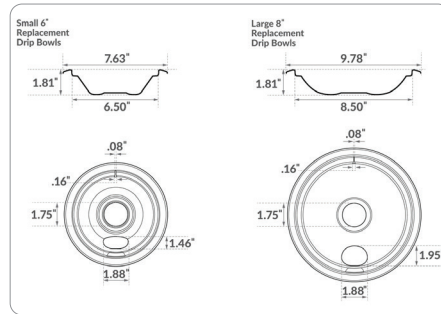

Accessories for the Range

Your Appliance Connection Solution®

Chrome Style B Replacement Drip Bowls, 2 Large 8" & 2 Small 6" for GE® & Hotpoint® Electric Ranges

50002-C | UPC: 086844450027

DESCRIPTION:

For years, licensed plumbers, electricians and appliance installers have relied on the Certified Appliance Accessories brand for their power cords, hoses and connectors. Now you can too. In addition to reliable and durable connectivity solutions, Certified Appliance Accessories carries high-quality replacement parts for electric ranges. The Chrome Style B 2 Large 8 in. and 2 Small 6 in. Replacement Drip Bowls are a quality product specifically designed for electric ranges found in homes and apartments. These 4 drip bowls are an easy and convenient way to improve your stove top's appearance and cooking efficiency. They have been thoroughly tested and are backed by a 5-year limited warranty. Check your appliance's manual for the correct specifications to ensure these are the right drip bowls for you. Thank you for choosing Certified Appliance Accessories—Your Appliance Connection Solution.

Package Dimensions:

- Width: 10 in.
- Height: 2.8 in.
- Length: 10.1 in.
- Weight: 1.35 lbs.

Shippable to: US, Canada and Mexico

Warranty: 5-year warranty

FEATURES:

- Meets or exceeds industry certification standards & requirements of most appliance manufacturers
- For electric ranges only
- Updates the appearance of stove or range top
- Chrome finish reflects heat—improving energy efficiency & speeding cooking time
- Compatible with most Style B GE®, Hotpoint®, Kenmore® (1995 to 2003), Roper® (1990+) & Monogram® electric ranges
- Easy to clean using mild soap, soft sponge or cloth & warm water—harsh materials should not be used

KIT CONTAINS:

- Set of 4 Style B chrome drip bowls for non-hinged burners
 - ◊ 2 small drip bowls; dimensions, rounded: 7-5/8" outer dia. & 1-7/8" D
 - ◊ 2 large drip bowls; dimensions, rounded: 9-3/4" outer dia. & 1-3/8" D