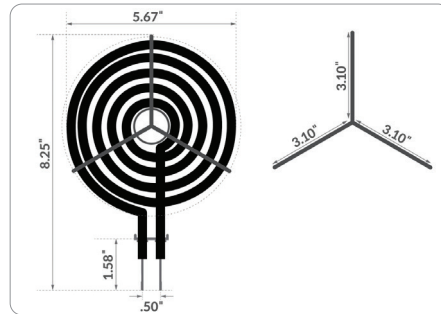

Accessories for the Range

Your Appliance Connection Solution®

6" 5-Turn 1,325-Watt Replacement Range Surface Burner Element

for GE® & Hotpoint® WB30M1

51000 | UPC: 086844510004

DESCRIPTION:

For years, licensed plumbers, electricians and appliance installers have relied on the Certified Appliance Accessories brand for their power cords, hoses and connectors. Now you can too. In addition to reliable and durable connectivity solutions, Certified Appliance Accessories carries high-quality replacement parts for electric ranges. The 6 in. 5 Turn 1,325 Watt Replacement Surface Range Burner Element is a quality product specifically designed for electric ranges found in homes and apartments. This surface element is an easy and convenient way to replace the existing cooking element on top of a stove or range. It has been thoroughly tested and is backed by a 5-year limited warranty. Check your appliance's manual for the correct specifications to ensure this is the surface element for you. Thank you for choosing Certified Appliance Accessories—Your Appliance Connection Solution.

Package Dimensions:

- Width: 6.6 in.
- Height: 2.2 in.
- Length: 8.4 in.
- Weight: 0.8 lbs.

Shippable to: US, Canada and Mexico

Warranty: 5-year warranty

FEATURES:

- Meets or exceeds industry certification standards & requirements of most appliance manufacturers
- Directly replaces a single 6" 5-turn GE® WB30M1 surface element
- For electric stove, electric cooktop or electric range only
- Fits select GE®, Hotpoint®, Kenmore® (1995 to 2003), Roper® (1990+) & Monogram® electric ranges
- Cooled element is easy to clean using only a soft sponge or cloth & warm water with mild soap solution, then wipe dry
- UL® listed

PACKAGE CONTAINS:

- 6" diameter surface burner element with 5 turns (single coil spun to create a spiral heating element with 5 rings)