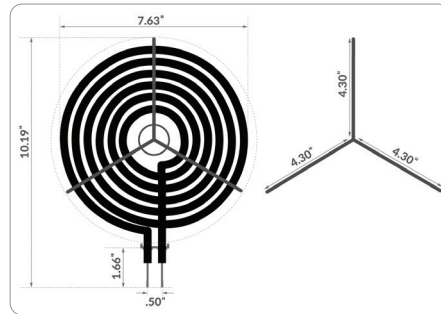

Accessories for the Range

Your Appliance Connection Solution®

8" 6-Turn 2,350-Watt Replacement Range Surface Burner Element

for GE® & Hotpoint® WB30M2

51001 | UPC: 086844510011

DESCRIPTION:

For years, licensed plumbers, electricians and appliance installers have relied on the Certified Appliance Accessories brand for their power cords, hoses and connectors. Now you can too. In addition to reliable and durable connectivity solutions, Certified Appliance Accessories carries high-quality replacement parts for electric ranges. The 8 in. 6 Turn 2,350 Watt Replacement Surface Range Burner Element is a quality product specifically designed for electric ranges found in homes and apartments. This surface element is an easy and convenient way to replace the existing cooking element on top of a stove or range. It has been thoroughly tested and is backed by a 5-year limited warranty. Check your appliance's manual for the correct specifications to ensure this is the surface element for you. Thank you for choosing Certified Appliance Accessories—Your Appliance Connection Solution.

Package Dimensions:

- Width: 8.9 in.
- Height: 2.3 in.
- Length: 10.8 in.
- Weight: 1.3 lbs.

Shippable to: US, Canada and Mexico

Warranty: 5-year warranty

FEATURES:

- Meets or exceeds industry certification standards & requirements of most appliance manufacturers
- Directly replaces a single 8" 6-turn WB30M2 surface element
- For electric stove, electric cooktop or electric range only
- Fits select GE®, Hotpoint®, Kenmore® (1995 to 2003), Roper® (1990+) & Monogram® electric ranges
- Cooled element is easy to clean using only a soft sponge or cloth & warm water with mild soap solution, then wipe dry
- UL® listed

PACKAGE CONTAINS:

- 8" diameter surface burner element with 6 turns (single coil spun to create a spiral heating element with 6 rings)