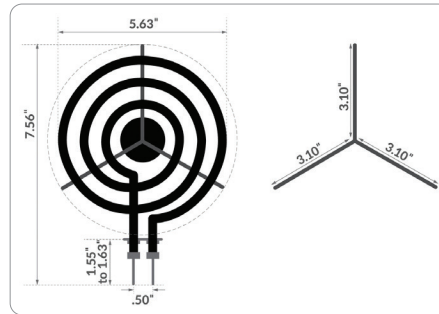

# 6" 3-Turn 1,250-Watt Replacement Range Surface Burner Element for SP12YA

51004 | UPC: 086844510042

## Package Dimensions:

- Width: 6.5 in.
- Height: 2.2 in.
- Length: 8.4 in.
- Weight: 0.65 lbs.

**Shippable to:** US, Canada and Mexico

**Warranty:** 5-year warranty

## PACKAGE CONTAINS:

- 6" diameter surface burner element with 3 turns (single coil spun to create a spiral heating element with 3 rings)