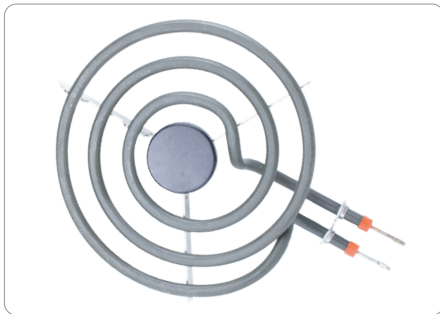

# 6" 3-Turn 1,250-Watt Replacement Range Surface Burner Element for SP12YA

51004 | UPC: 086844510042

## DESCRIPTION:

For years, licensed plumbers, electricians and appliance installers have relied on the Certified Appliance Accessories brand for their power cords, hoses and connectors. Now you can too. In addition to reliable and durable connectivity solutions, Certified Appliance Accessories carries high-quality replacement parts for electric ranges. The 6 in. 3 Turn 1,250 Watt Replacement Surface Range Burner Element is a quality product specifically designed for electric ranges found in homes and apartments. This surface element is an easy and convenient way to replace the existing cooking element on top of a stove or range. It has been thoroughly tested and is backed by a 5-year limited warranty. Check your appliance's manual for the correct specifications to ensure this is the surface element for you. Thank you for choosing Certified Appliance Accessories—Your Appliance Connection Solution.

## FEATURES:

- Meets or exceeds industry certification standards & requirements of most appliance manufacturers
- Directly replaces a single 6" 3-turn SP12YA surface element
- For electric stove, electric cooktop or electric range only
- Cooled element is easy to clean using only a soft sponge or cloth & warm water with mild soap solution, then wipe dry
- UL® listed

## PACKAGE CONTAINS:

- 6" diameter surface burner element with 3 turns (single coil spun to create a spiral heating element with 3 rings)