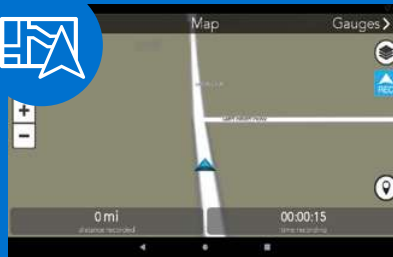

MAGELLAN®

Magellan™ TR7 Cam

Trail and Street GPS Navigator
with a Camera Highlight

Free Map and
Software Updates

Optional Recording Modes

Recordings with optional gauge overlay or time-lapse modes for adventure video.

Turn-by-Turn Trail and Street Navigation

Get visual and audible navigation guidance whether you're navigating off-road trails or streets on your way to your destination.

Over 160,000 Preloaded Designated OHV Routes