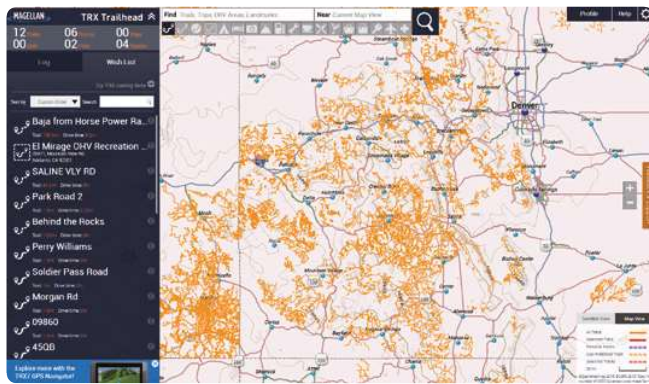

Turn-by-Turn Trail and Street Navigation

Get visual and audible navigation guidance whether you're navigating off-road trails or streets on your way to your destination.

Over 160,000 Preloaded Designated OHV Routes

Rotatable Camera Angle

Rotatable camera angle with more flexibility to capture critical moments.

* STARVIS and STARVIS are trademarks of Sony Corporation.

Optional Recording Modes

Recordings with optional gauge overlay or time-lapse modes for adventure video. With easy settings on the device before you start the journey, you can share your adventure video immediately without the need to edit video with computer when you are back home.

MORE ADVENTURES AWAIT!

Plan & share your adventures with the TRX Trailhead Community

TRX Trailhead

TRX Trailhead is an ever-growing, searchable trail and track database with personal observations by your fellow off-road enthusiasts. Magellan's database includes observations on route difficulty, conditions and obstacles encountered, and more.