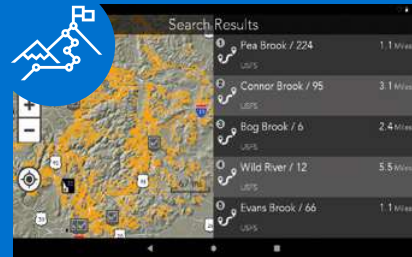

MAGELLAN®

Magellan™ TR7 Cam

Trail and Street GPS Navigator
with a Camera Highlight

Free Map and
Software Updates

Optional Recording Modes

Recordings with optional gauge overlay or time-lapse modes for adventure video.

Turn-by-Turn Trail and Street Navigation

Get visual and audible navigation guidance whether you're navigating off-road trails or streets on your way to your destination.

Over 160,000 Preloaded Designated OHV Routes

The most US OHV trails including 4WD, ATV, motorcycle and snowmobile trails.

Built-in Camera with Sony's Premium STARVIS Sensor

- Full HD 1080P with Sony's premium STARVIS sensor for superb video quality.
- Instant video playback on the device.
- Auto-start recording when approaching trails.

MORE ADVENTURES AWAIT!

Plan & share your adventures with the TRX Trailhead Community

TRX Trailhead

TRX Trailhead is an ever-growing, searchable trail and track database with personal observations by your fellow off-road enthusiasts. Magellan's database includes observations on route difficulty, conditions and obstacles encountered, and more.