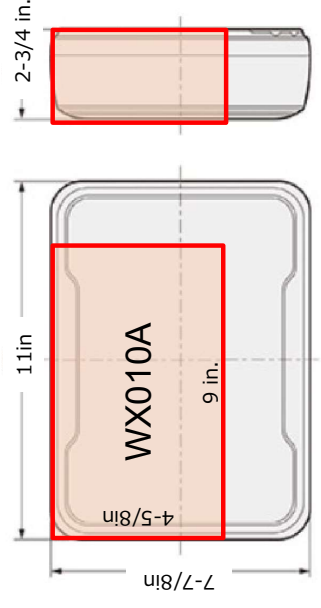

Size comparison vs. WX130DA

This document contains confidential information of Pioneer. Use, disclosure, copying or distribution of this document by anyone other than the intended recipient is STRICTLY PROHIBITED and will constitute a material breach of any confidentiality agreements or provisions to which you or your company are a party. If you have received this document in error, please notify the sender immediately, and destroy all copies in your possession, custody or control without reading its content.

Pioneer