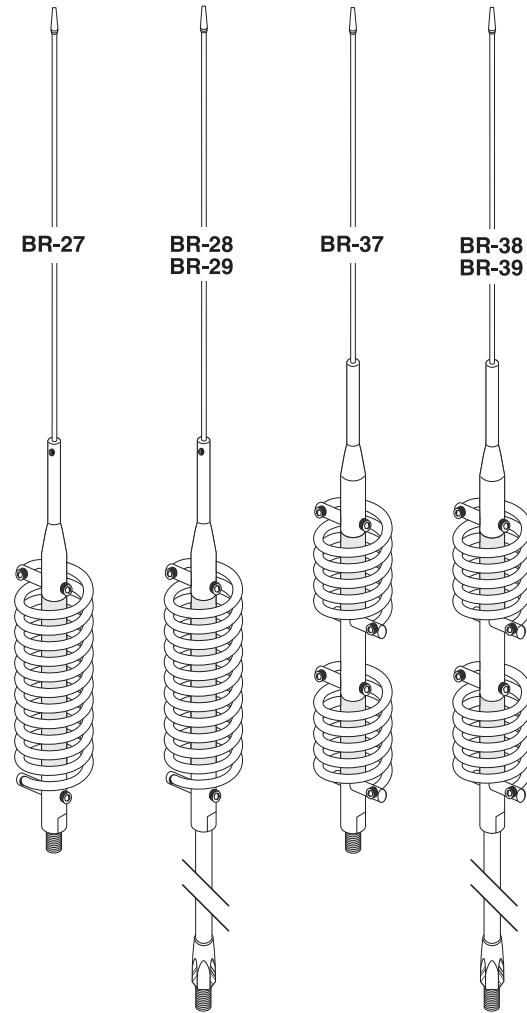

### 10,000 Watts Round Coil Antennas

- Double chrome plated copper coils

Model	Shaft	Whip	Total Height	Coil Diameter
BR-27	-	51 1/4"	59"	2"
BR-28	6"	49 1/4"	63"	2"
BR-29	16"	44 1/2"	68"	2"
BR-37	-	51 1/4"	61"	2"
BR-38	6"	49 1/4"	65"	2"
BR-39	16"	44 1/2"	70"	2"

### 15,000 Watt Flat Coil Antennas

- Aluminum flat coils

BR-77	-	51 1/4"	59"	2"
BR-78	6"	47 1/4"	63"	2"
BR-7810	10"	49"	66"	2"
BR-79	16"	41 1/2"	68"	2"
BR-87	-	51 1/4"	61"	2"
BR-88	6"	49 1/4"	55"	2"
BR-89	16"	44 1/2"	70"	2"

### 20,000 Watts Flat Coil Antennas

- Aluminum flat coils

BR-51	6"	43 1/4"	59 1/2"	2 3/4"
BR-54	6"	49 1/2"	65 3/4"	4"

### 25,000 Watts Flat Coil Antennas

- Aluminum flat coils

BR-52	8"	43 1/4"	62"	2 3/4"
BR-55	8"	49 1/2"	68"	4"