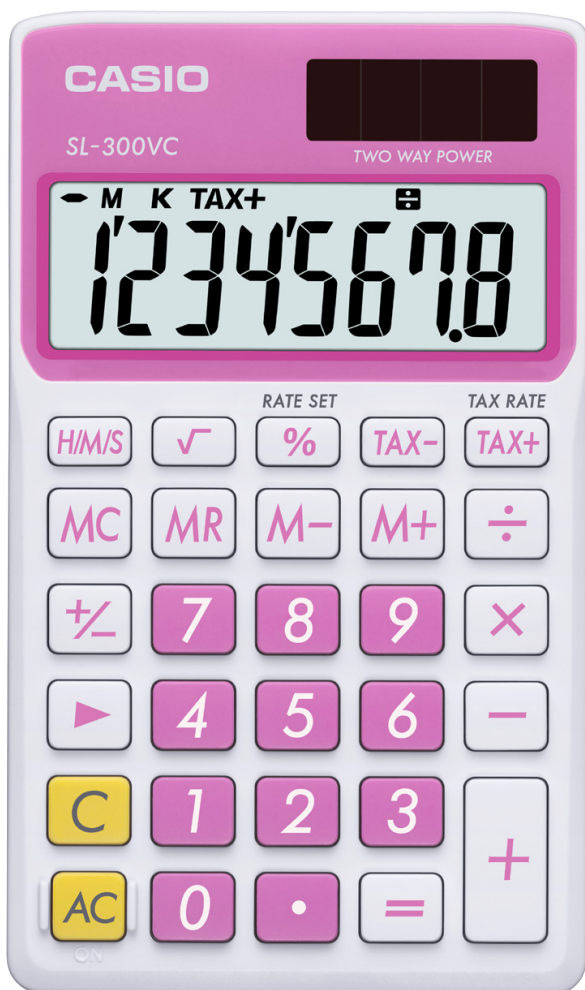

# CASIO®

# SL300VC-PK SWEET

Solar Plus Power, independent memory, and a profit-margin percent function make this calculator a perfect choice for business and home use.

Colors Available:

	FEATURE	SL300VC-PK
<b>DISPLAY</b>	Type	Big Display
	Digits	8
<b>FEATURES</b>	Independent Memory	X
	Constants for +, -, x, /	X
	Change Sign (+/-)	X
	Percent	X
	Square Root Key	X
	Profit Margin	X
	Clear Last Entry and Clear All	-
<b>MATHEMATICS</b>	Percent Calculations	X
<b>POWER</b>	Dual (Solar and Battery)	X
	Battery	LR54 (LR1130)
	Type	Solar w/ Battery Back Up
	Automatic Power Down	-
<b>SPECIAL FEATURES</b>	Protective Hard Case	-
	Size (H x W x L) Inches	9/32" x 2-3/4" x 4-5/8"
	Weight	6.0 oz