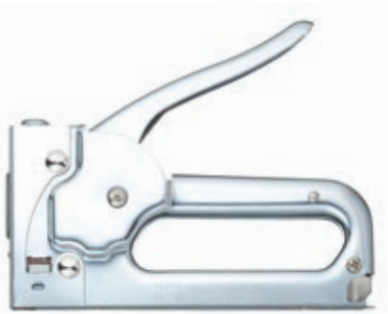

**ITEM UPC** 079055123903

**STAPLES USED** ■ 504, 505, 506, 508, 50CT, 509

**BRAD NAILS USED** ■ BN1810CS, BN1812CS, BN1816CS

**T50HS**

PRO

**PROFESSIONAL STAPLE GUN AND NAILER**

- Combines patented Advanced Torsion-Drive Technology with a user-friendly forward-action design
- Sleek die-cast aluminum housing
- Ergonomic nonslip comfort grip
- Convenient quick-release bottom-load magazine
- Fires T50 flat-wire staples, 1/4"-9/16", and 5/8" 18-gauge brad nails
- Perfect for general repairs, professional uses, upholstery, insulation, and light trim

**ITEM UPC** 079055350507

**STAPLES USED** ■ 504, 505, 506, 508, 50CT, 509

**BRAD NAILS USED** ■ BN1810CS, ■ 97-030

**JT21CM**

DIY

**LIGHT DUTY STAPLE GUN**

- Professional grade yet compact size
- Built-in staple lifter
- All-steel construction with chrome finish
- Staple-viewing window shows when staples are low
- Fires JT21 fine-wire staples, 1/4"-3/8"
- Perfect for general repairs, professional uses, crafts, upholstery, and decorating