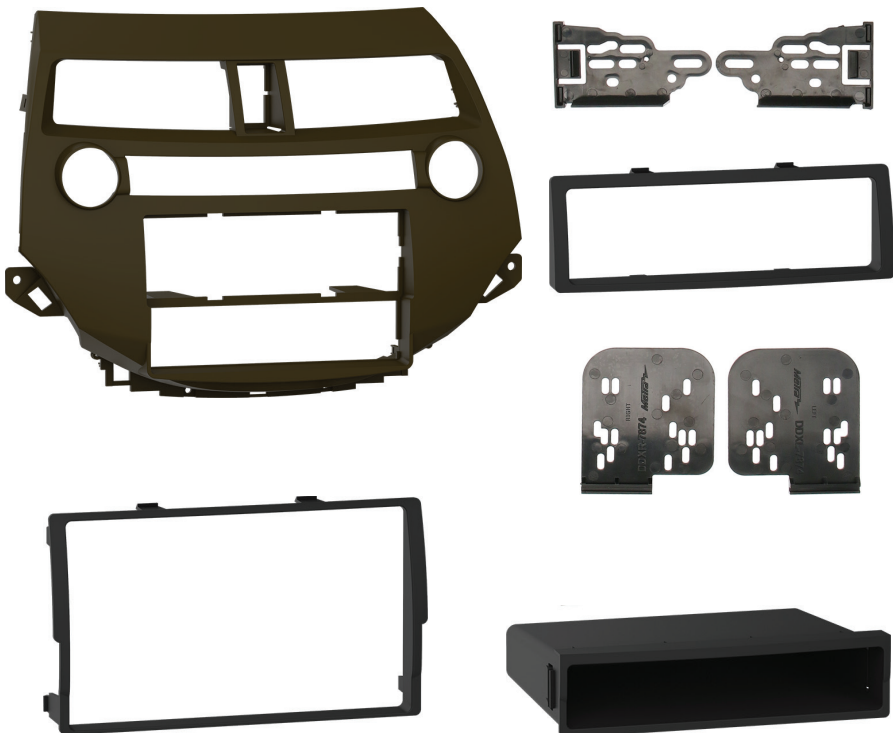

## Honda **Accord 2008-2012\*** Honda **Crosstour 2012-2015\***

*\*Designed for factory single zone climate controls only*

**NOTE:** Factory NAV screen not retained

Visit [MetraOnline.com](http://MetraOnline.com) for more detailed information about the product and up-to-date vehicle specific applications.

- D** DIN radio provision
- S** ISO DIN radio provision
- DD** ISO Double DIN radio provision
- P** Double DIN radio provision
- T** Trim panel painted charcoal or taupe

### KIT COMPONENTS

- Radio Housing
- ISO Brackets
- Double DIN Brackets
- ISO Trim Plate
- Double DIN Trim Plate
- Pocket

### WIRING & ANTENNA CONNECTIONS

Wiring Harness: (sold separately)

- 70-1729 - Honda harness 2008-up
- 70-1730 - Honda amp interface harness 2008-up
- Antenna Adapter: 40-HD10 - Honda antenna adapter 2005-up