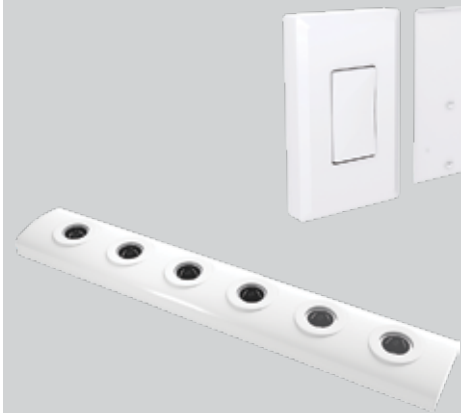

	SKU #	PRODUCT COLOR	BULB WATT	PACKAGE TYPE	MERCHANDISE TYPE
	32100	White	4W	Blister Card	Master Carton
<b>2 PACK</b>	32101	White	4W	Blister Card	Master Carton

**REMOTE ANYWHERE LIGHT**

- Battery operated, no wiring required
- RF remote allows control from almost anywhere around the home
- Wall mounted wireless remote looks like a regular wall switch. No wiring required
- Channel selector on both the remote and LED strip allows you control multiple strip lights individually or control them all from 1 remote
- 6 LED bulbs
- Remote mounts with either the built-in keyholes or mounting bracket (Bracket & hardware included)
- Built-in mounting keyholes on LED strip light
- LED Strip requires: 6 x AA batteries, Remote: 1 x 23A 12 volt battery included
- Rated: 9VAC/315MHz/Max 0.5w