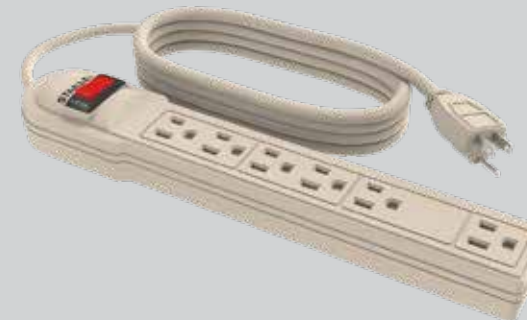

POWERMAX 5+1 LG

- 6 grounded outlets
- 1 grounded outlet for transformer plugs
- Lighted ON/OFF switch with built-in circuit breaker
- Mounting keyholes on back for easy hanging
- 6 ft. AWG 14/3 SJT vinyl cord
- Rated: 125VAC/60Hz/15A/1875W
- CETL Approval

SKU #	PRODUCT COLOR	OUTLETS	PACKAGE TYPE	MERCHANDISE TYPE
30009	Beige	6 Grounded	Sleeve Card	Master Carton