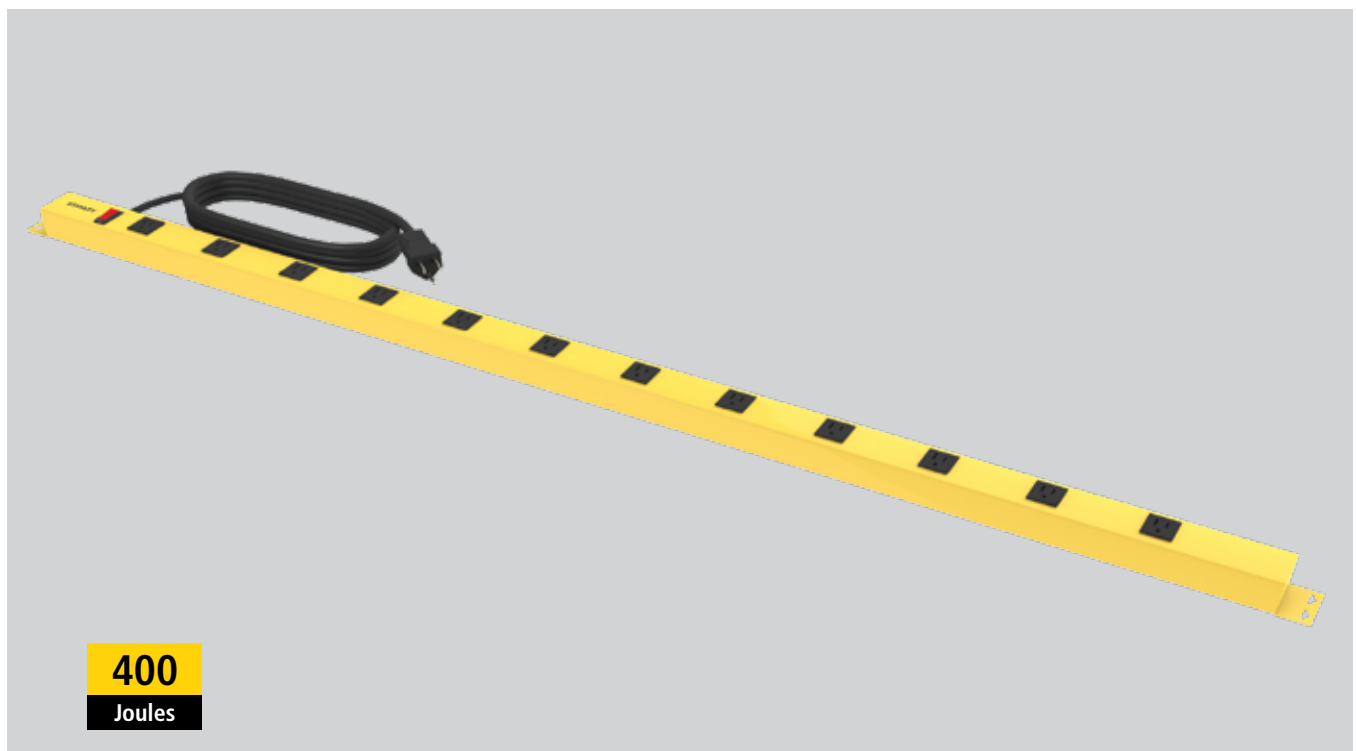

SHOPMAX PRO 12

- 12 grounded outlets
- 400 joules surge protection
- Rugged 4 ft. metal housing
- Lighted ON/OFF switch with built-in resettable circuit breaker
- Mounting keyholes on back for easy hanging
- All outlets spaced to accommodate larger plugs and transformer adapters
- 6 ft. AWG 14/3 SJT vinyl cord
- Rated: 125VAC/60Hz/15A/1875W
- CETL Approval

CLAMPING VOLTAGE	3 VPR 500V
MOUNTED AC LINE PROTECTION	(L-N) (L-G) (N-G)
MOV TYPE	4-14D201
THERMAL CUT OFF	2 Phase 5A
MAXIMUM SURGE CURRENT	24,000A
MAXIMUM SURGE VOLTAGE	6,000V
TOTAL ENERGY DISTRIBUTION	400J
OVERLOAD PROTECTION	125V/15A
EMI/RFI NOISE FILTER	150KHz ~ 100MHz up to 40dB

400
Joules

SKU #	PRODUCT COLOR	OUTLETS	PACKAGE TYPE	MERCHANDISE TYPE
31616	Black / Yellow	12 Grounded	Sleeve Card	Master Carton

SHOPMAX 6

- 6 grounded outlets
- Heavy duty metal housing
- 2 outlets spaced to accommodate larger plugs and transformer adapters
- Lighted ON/OFF switch with built-in resettable circuit breaker
- Built-in cord manager and hanging hole
- 10 ft. AWG 14/3 SJT vinyl cord
- Rated: 125VAC/60Hz/15A/1875W
- CETL Approval