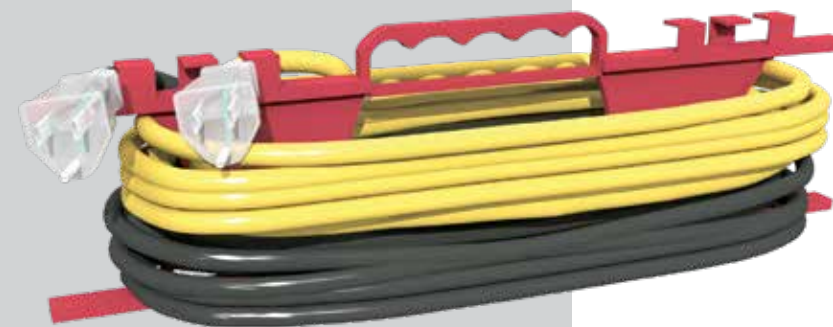

POWER LIGHT BONUS PACK

- 2 - 20ft. cords
- 1 bonus cord reel
- 1 grounded outlet on each cord
- Lighted ends
- 20 ft. AWG 16/3 SJTW
- Rated: 125VAC/60Hz/13A/1675W
- CETL Approval

SKU #	PRODUCT COLOR	CORD LENGTH	PACKAGE TYPE	MERCHANDISE TYPE
33197	Black/Yellow/Red	40 ft. Total	Stand Up Sleeve	Master Carton