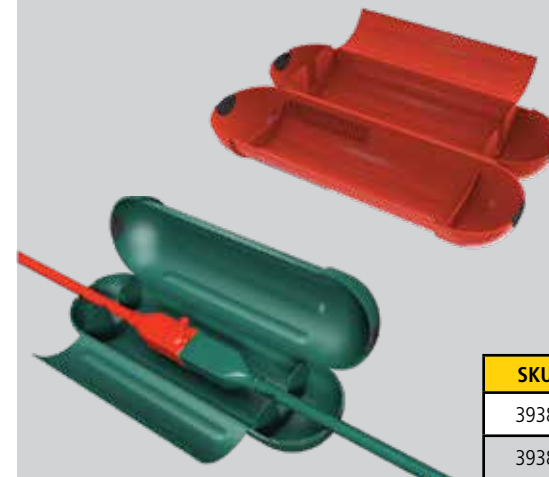

EZ PROTECT BOX

- Protects cord connections from weather
- Insulated connection between a cable and an extension cord.
- Protects power cord plug and extension cord outlet from rain, snow, and dirt

SKU #	PRODUCT COLOR	LENGTH	PACKAGE TYPE	MERCHANDISE TYPE
39387	Red	8 in.	Blister Card	Master Carton
39388	Green	8 in.	Blister Card	Master Carton

EZ STRAPS - 6 PACK