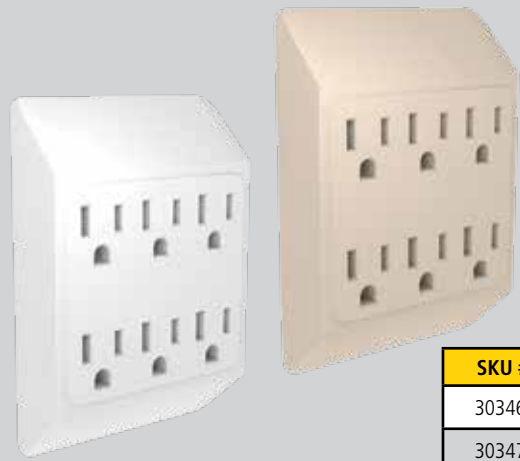

6 - OUTLET WALL TAP

- Converts a duplex grounded wall outlet into 6 grounded outlets
- Rated: 125VAC/60Hz/15A/1875W
- CUL Approval

SKU #	PRODUCT COLOR	OUTLETS	PACKAGE TYPE	MERCHANDISE TYPE
30346	White	6 Grounded	Blister Card	Master Carton
30347	Beige	6 Grounded	Blister Card	Master Carton