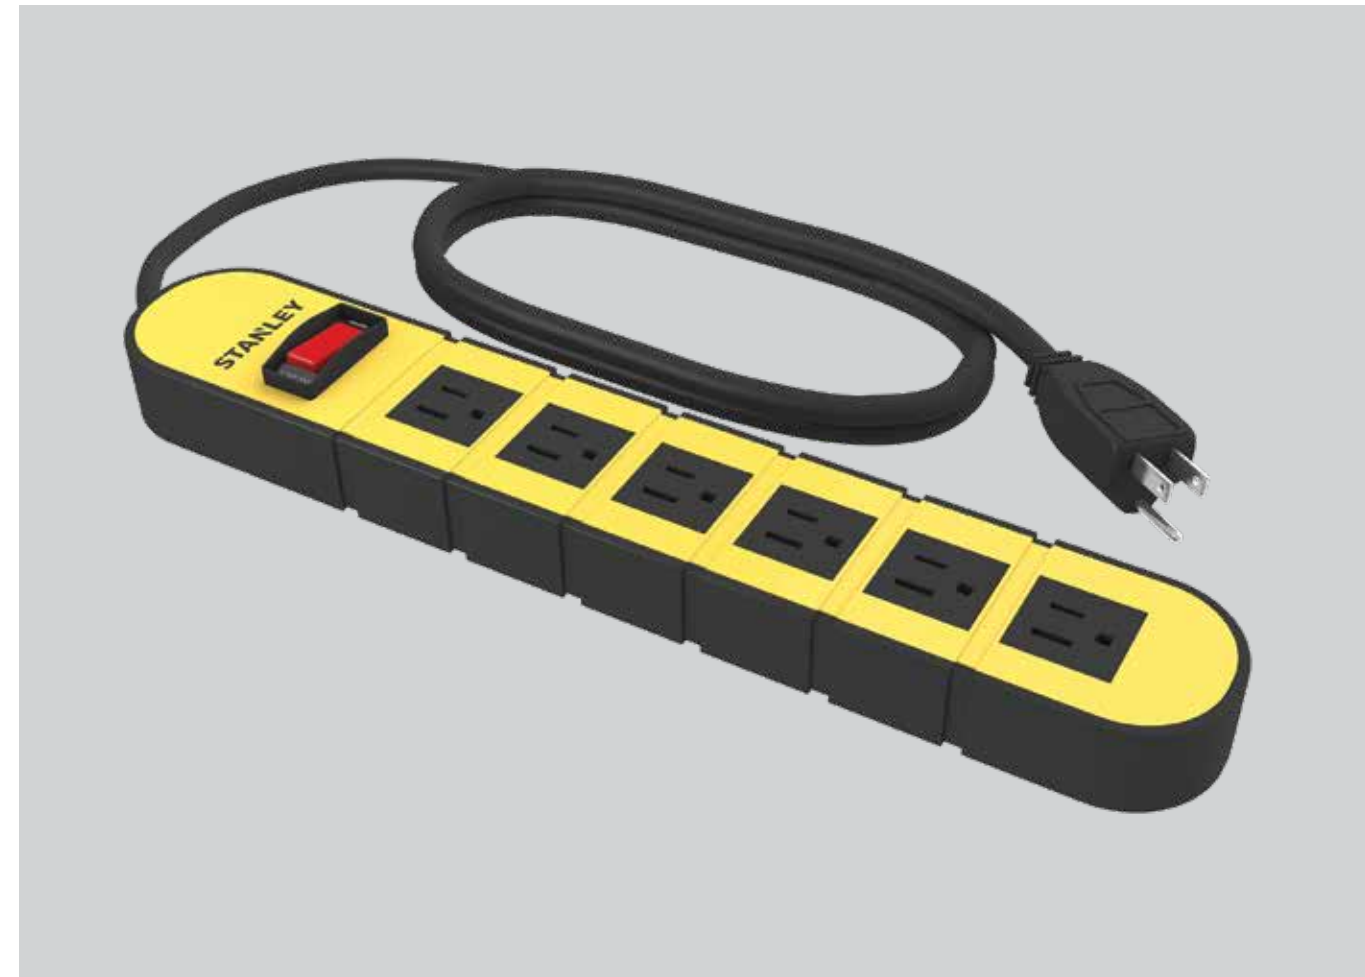

SKU #	PRODUCT COLOR	OUTLETS	PACKAGE TYPE	MERCHANDISE TYPE
31605	Black / Yellow	6 Grounded	Sleeve Card	Master Carton