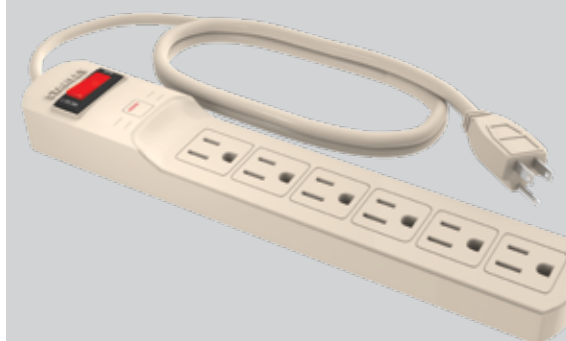

3 - SURGEMAX 245

245
Joules

- 6 grounded outlets
- 245 joules surge protection
- Lighted ON/OFF switch with built-in resettable circuit breaker
- Surge protected indicator light
- Mounting keyholes on back for easy hanging
- 2.5 ft. AWG 14/3 SJT vinyl cord
- Rated: 125VAC/60Hz/15A/1875W
- CETL Approval

SKU #	PRODUCT COLOR	OUTLETS	PACKAGE TYPE	QUANTITY
33210	Beige	6 Grounded	Sleeve Card	20