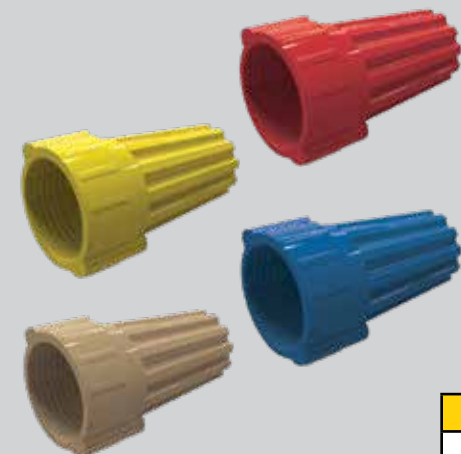

WIRE CONNECTOR #22 TO #06 - 25 PACK

- Positive-grip design requires no pre-twisting for fast, easy installation
- For use with #22 to #06 AWG copper conductors
- Color / Quantity
  - Yellow 8 PC
  - Blue 4 PC
  - Beige 7 PC
  - Red 6 PC

SKU #	PRODUCT COLOR	PIECES	PACKAGE TYPE	MERCHANDISE TYPE
39425	Assorted	25	Poly Bag	Master Carton