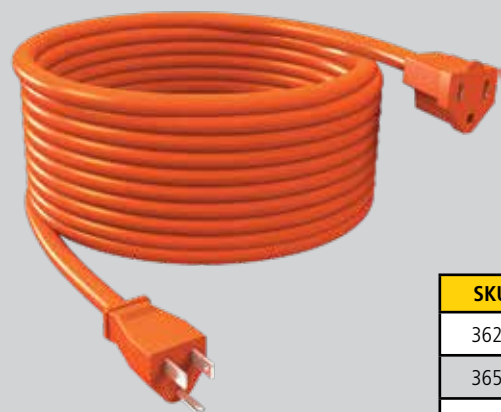

SHOP CORD

- 1 grounded outlet
- Strain relief for a longer life
- AWG 14/3 SJTW vinyl cord.
- Rated: 125VAC/60Hz/15A/1875W
- CUL Approval

SKU #	PRODUCT COLOR	CORD LENGTH	PACKAGE TYPE	MERCHANDISE TYPE
36254	Orange	25 ft.	Sleeve Card	Master Carton
36504	Orange	50 ft.	Sleeve Card	Master Carton
36994	Orange	100 ft.	Sleeve Card	Master Carton