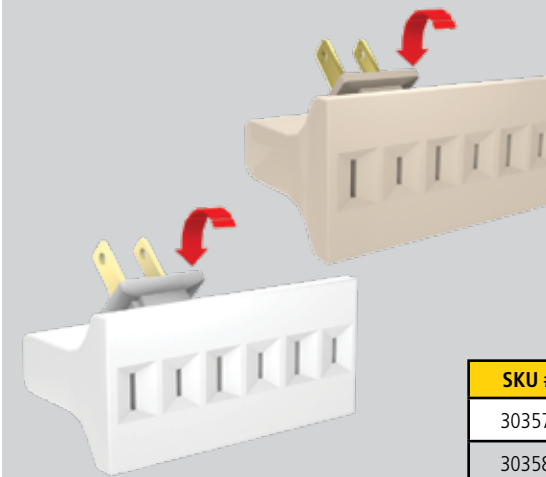

3 - OUTLET SWIVEL ADAPTER

- Converts 1 polarized wall outlet into 3 polarized outlets
- Outlets swivel 180° up or down
- Allows furniture to sit closer to wall
- Rated: 125VAC/60Hz/15A/1875W
- UL Approval

SKU #	PRODUCT COLOR	OUTLETS	PACKAGE TYPE	MERCHANDISE TYPE
30357	Beige	3 Polarized	Blister Card	Master Carton
30358	White	3 Polarized	Blister Card	Master Carton

GROUNDING SWIVEL ADAPTER