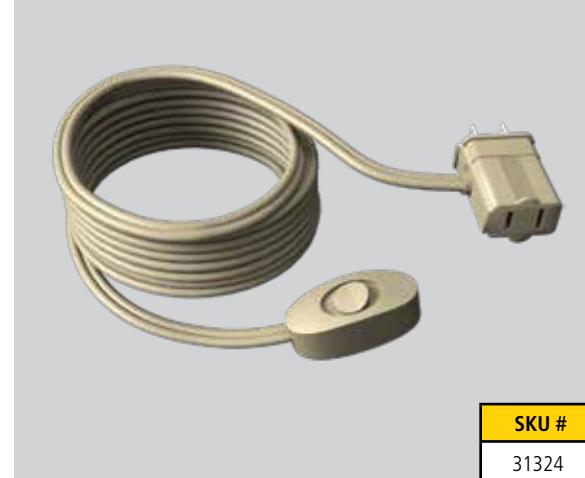

CORDMAX SWITCH

- 1 polarized outlet
- 10 ft. Extension cord with easy handy switch
- Control lamps or appliances at your fingertips
- Polarized piggy back plug
- Shuts standby power off when not in use
- 10 ft. AWG 16/2 SPT-2 vinyl cord
- Rated: 125VAC/60Hz/10A/1250W
- CUL Approval

SKU #	PRODUCT COLOR	CORD LENGTH	PACKAGE TYPE	MERCHANDISE TYPE
31324	Beige	10 ft.	Blister Card	Master Carton