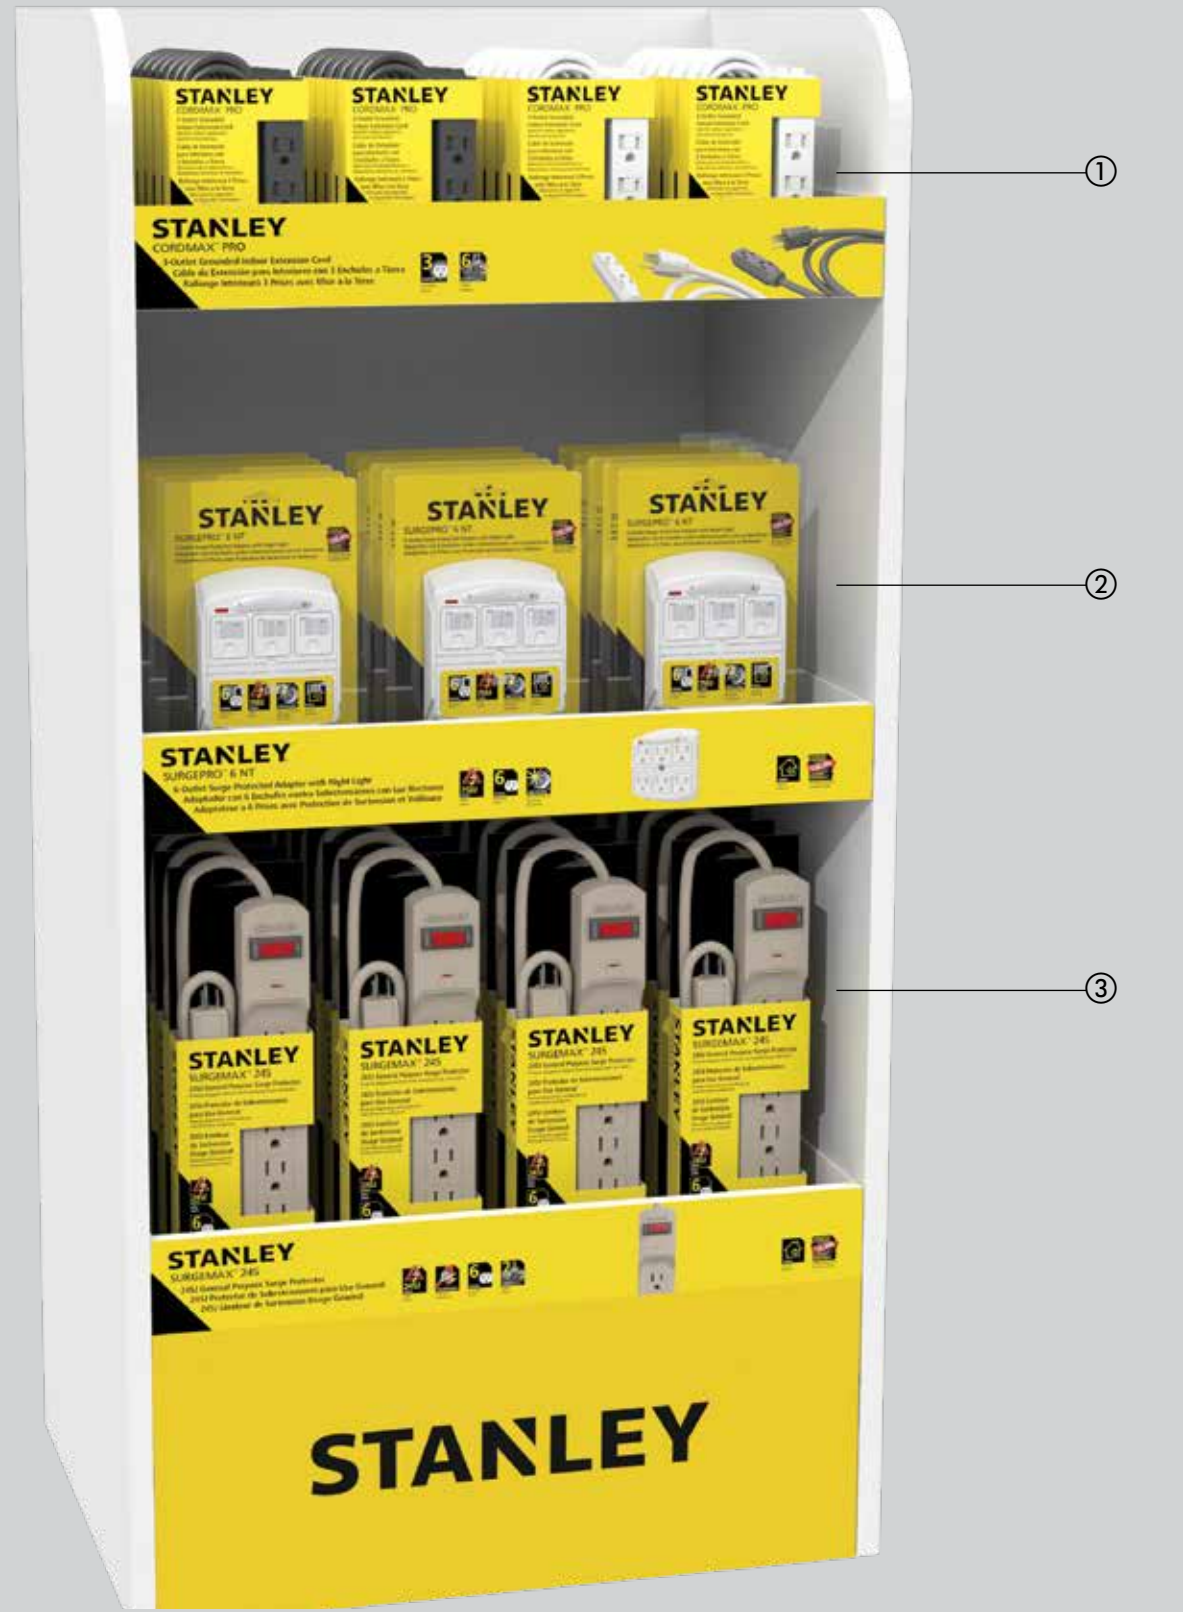

59 PIECE FLOOR DISPLAY - #39000