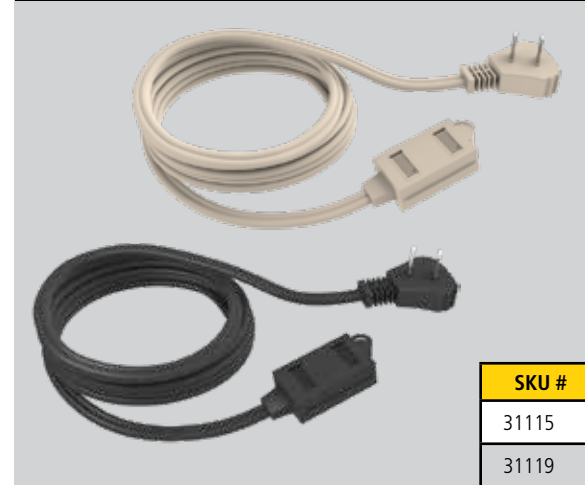

CORDMAX 9 LP

- 3 polarized outlets
- 45° angle flat plug won't block second outlet
- Flat plug allows furniture to sit closer to the wall
- Sturdy PVC connector withstands harsh usage
- 9 ft. AWG 16/2 SPT-2 vinyl cord
- Rated: 125VAC/60Hz/13A/1625W
- CETL Approval

SKU #	PRODUCT COLOR	CORD LENGTH	PACKAGE TYPE	MERCHANDISE TYPE
31115	Beige	9 ft.	Sleeve Card	Master Carton
31119	Black	9 ft.	Sleeve Card	Master Carton