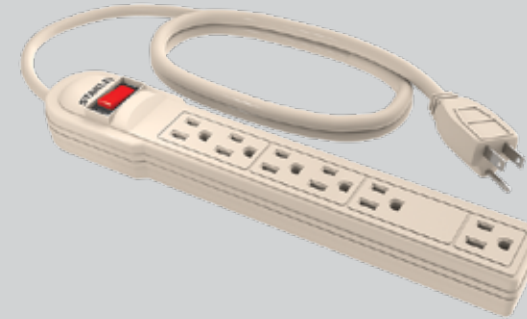

POWERMAX 5+1

- 6 grounded outlets
- 1 grounded outlet for transformer plugs
- Lighted ON/OFF switch with built-in circuit breaker
- Mounting keyholes on back for easy hanging
- 2.5 ft. AWG 14/3 SJT vinyl cord
- Rated: 125VAC/60Hz/15A/1875W
- CUL Approval

SKU #	PRODUCT COLOR	OUTLETS	PACKAGE TYPE	MERCHANDISE TYPE
30008	Beige	6 Grounded	Sleeve Card	Master Carton