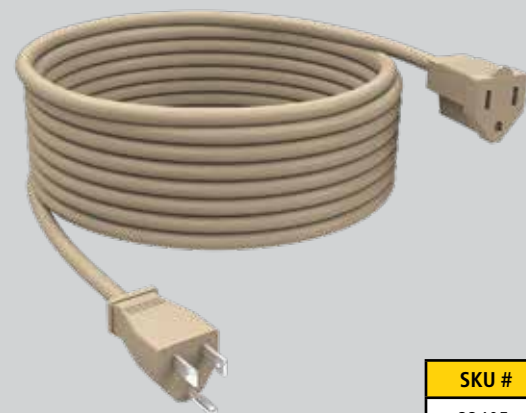

- 1 grounded outlet
- Strain relief for a longer life
- 40 ft. AWG 16/3 SJTW vinyl cord
- Rated: 125VAC/60Hz/13A/1625W
- CUL Approval

SKU #	PRODUCT COLOR	CORD LENGTH	PACKAGE TYPE	MERCHANDISE TYPE
33405	Beige	40 ft.	Sleeve Card	Master Carton

LIGHT CORD