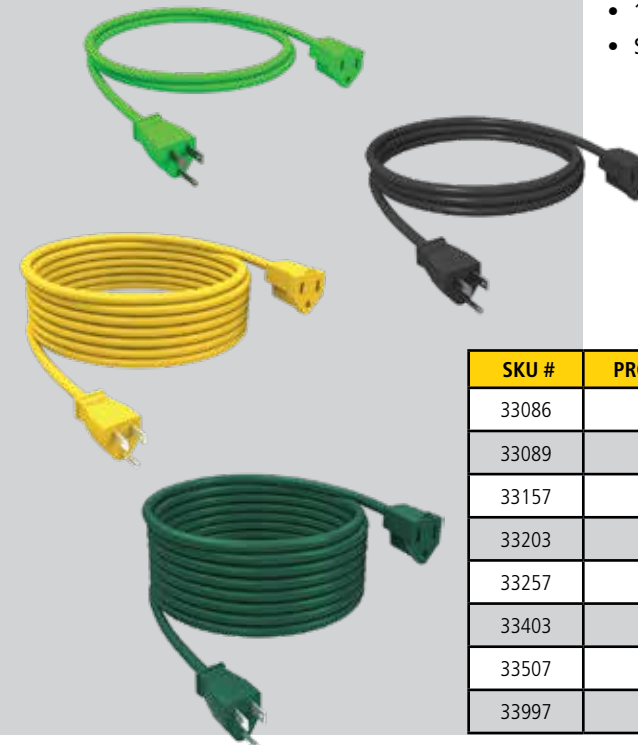

POWER CORD

- 1 grounded outlet
- Strain relief for a longer life
- AWG 16/3 SJTW vinyl cord.
- Rated: 125VAC/60Hz/15A/1875W
- CUL Approval

SKU #	PRODUCT COLOR	CORD LENGTH	PACKAGE TYPE	MERCHANDISE TYPE
33086	Neon Green	6 ft.	Sleeve Card	Master Carton
33089	Black	8 ft.	Sleeve Card	Master Carton
33157	Yellow	15 ft.	Sleeve Card	Master Carton
33203	Green	20 ft.	Sleeve Card	Master Carton
33257	Yellow	25 ft.	Sleeve Card	Master Carton
33403	Green	40 ft.	Sleeve Card	Master Carton
33507	Yellow	50 ft.	Sleeve Card	Master Carton
33997	Yellow	100 ft.	Sleeve Card	Master Carton