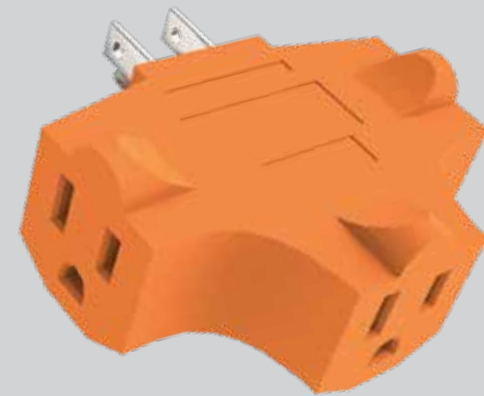

HEAVY - DUTY TRIANGLE TAP

- Converts 1 grounded wall outlet into 3 grounded outlets
- Designed to accommodate larger plugs and transformer adapters
- Heavy PVC construction
- Rated: 125VAC/60Hz/15A/1875W
- CUL Approval

SKU #	PRODUCT COLOR	OUTLETS	PACKAGE TYPE	MERCHANDISE TYPE
30304	Orange	3 Grounded	Blister Card	Master Carton
30309	Black	3 Grounded	Blister Card	Master Carton