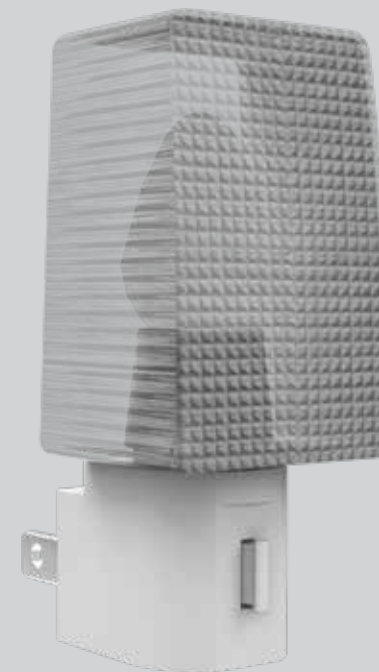

NIGHT LIGHT WITH ON/OFF SWITCH

- Easy ON/OFF switch
- Incandescent
- 4W bulb included
- Rated: 120VAC/60Hz/ 4W
- CETL Approval

	SKU #	PRODUCT COLOR	BULB WATT	PACKAGE TYPE	MERCHANDISE TYPE
	32100	White	4W	Blister Card	Master Carton
2 PACK	32101	White	4W	Blister Card	Master Carton