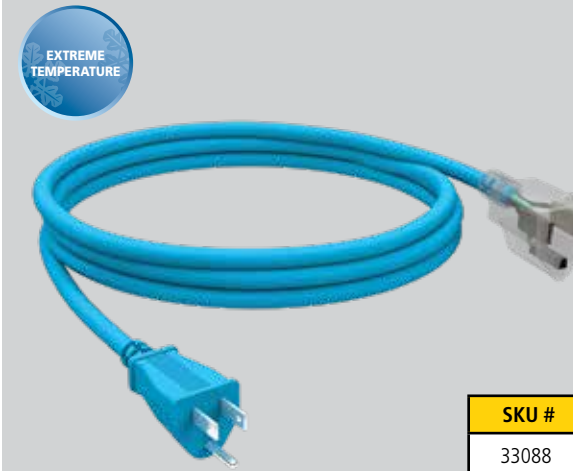

POWER LIGHT XT

- 1 grounded outlet
- Rubber insulation jacket withstands temperatures to -40°F
- Lit receptacle to indicate power
- Oil resistant
- 8 ft. AWG 16/3 SJTOW
- Rated: 125VAC/60Hz/13A/1675W
- CETL Approval

SKU #	PRODUCT COLOR	CORD LENGTH	PACKAGE TYPE	MERCHANDISE TYPE
33088	Blue	8 ft.	Sleeve Card	Master Carton