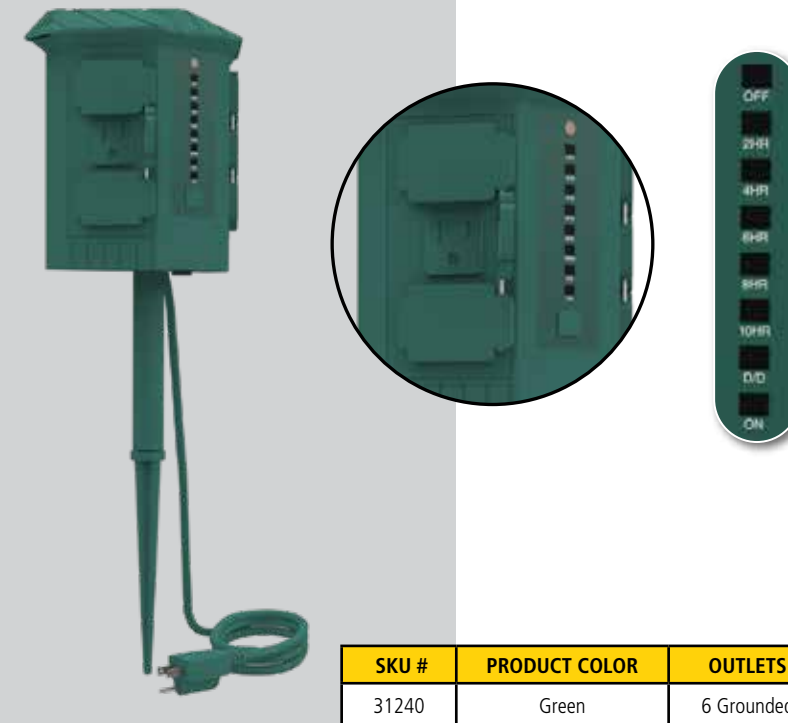

PLUG BANK 6 SELECT DIGITAL

- 6 Grounded outlets
- Push-button control
- Photocell Mode: Turns ON automatically at dusk and turns OFF at dawn
- Countdown Mode: Turns lights ON when it gets dark, turns them OFF in 2, 4, 6, 8, or 10 hours
- Program repeats daily
- LED indicators
- 15 Amp power load
- Built-in circuit breaker
- 12 in. Rotating ground stake
- Outlet safety covers help to protect against shock or harm
- 6 ft. AWG 14/3 SJTW vinyl cord
- Rated: 125VAC/60Hz/15A/1875W Resistive/15A/1875W Tungsten
- CETL Approval

SKU #	PRODUCT COLOR	OUTLETS	PACKAGE TYPE	MERCHANDISE TYPE
31240	Green	6 Grounded	Color Box	Display Tray