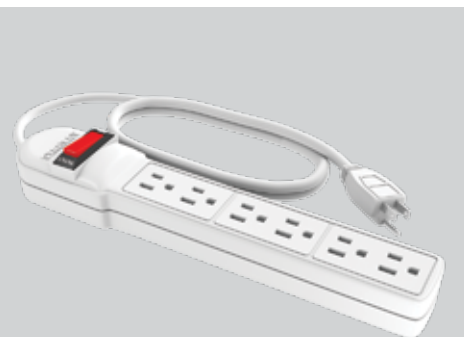

INDOOR POWER CENTER VALUE PACK - 8 PIECE

POWERMAX 6 - 2 PIECES

- 6 grounded outlets
- ON/OFF switch with built-in circuit breaker
- Mounting keyholes on back for easy hanging
- 2.5 ft. AWG 14/3 SJT vinyl cord
- Rated: 125VAC/60Hz/15A/1875W
- CUL Approval