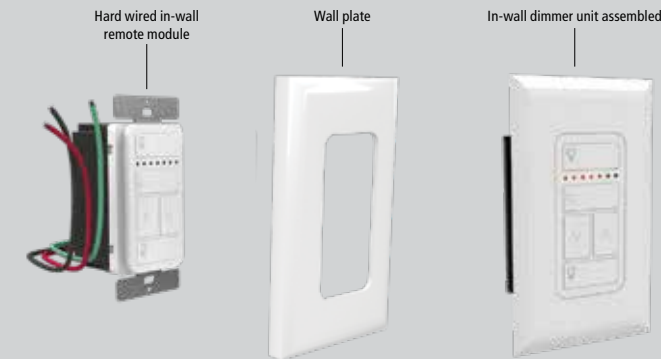

IN - WALL REMOTE DIMMER KIT

31177 - IN-WALL DIMMER KIT

- Add wireless ON/OFF and dimming control to recessed lighting and other wired fixtures
- Dimmer kit includes:
  1 in-wall dimmer unit
  1 on-wall face plate
  1 removable handheld remote control
- Remote controls each unit individually through walls and doors – 120 ft. range
- Wireless remote features dimming control and a favorite button for storing lighting level
- In-wall dimmer unit includes brackets for wall or electrical box installation
- On-wall dimmer unit includes brackets or double sided adhesive foam pads for wall mounting
- Rated: 120V~60Hz 1A Max. 120W Resistive, Tungsten
- ETL Approval