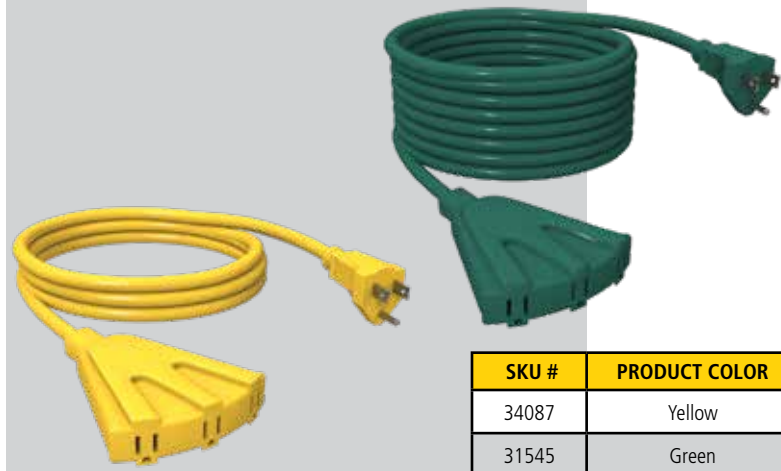

POWER BLOCK