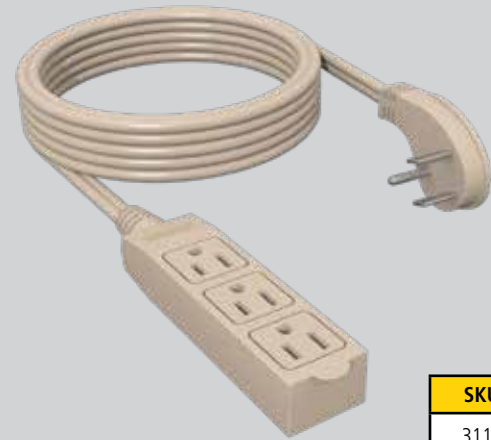

CORDMAX 9 APPLIANCE

- 3 grounded outlets
- 45° angle flat plug won't block second outlet
- Flat plug allows furniture to sit closer to the wall
- Ideal use for small appliances and other electronic devices
- Sturdy ABS receptacle withstands harsh usage
- 9 ft. AWG 16/3 SPT-2 vinyl cord
- Rated: 125VAC/60Hz/13A/1625W
- CUL Approval

SKU #	PRODUCT COLOR	CORD LENGTH	PACKAGE TYPE	MERCHANDISE TYPE
31125	Beige	9 ft.	Sleeve Card	Master Carton