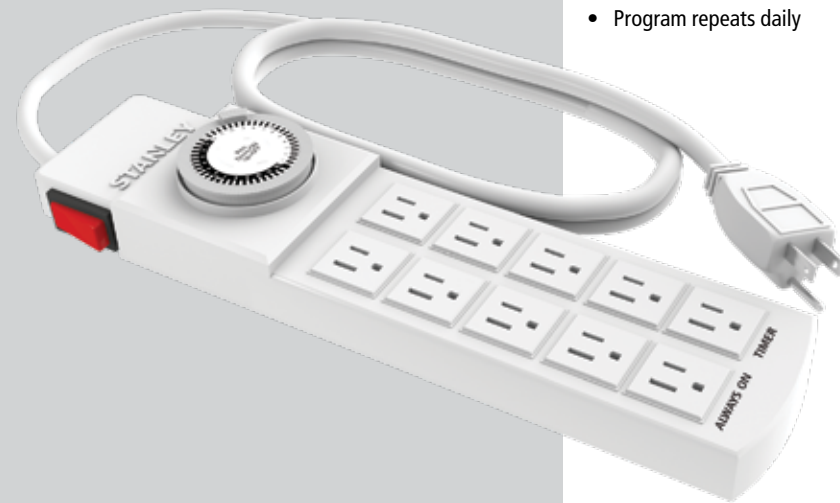

## TIMEIT POWER STRIP

- 10 grounded outlets:  
5 outlets controlled by ON/OFF switch  
5 outlets controlled by timer
- 24 hours/7day week mechanical timer
- Program repeats daily
- Built-in resettable circuit breaker
- Mounting keyholes on back for easy hanging
- 3 ft. AWG 14/3 SJT vinyl cord
- Rated: 125VAC/60Hz/15A/1875W
- ETL APPROVAL