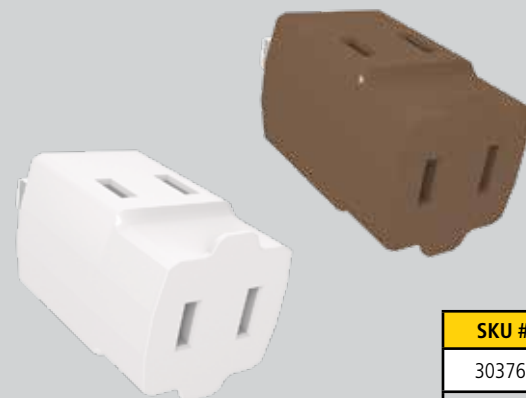

- Converts 1 polarized wall outlet into 3 polarized outlets
- Rated: 125VAC/60Hz/15A/1875W
- CUL Approval

SKU #	PRODUCT COLOR	OUTLETS	PACKAGE TYPE	MERCHANDISE TYPE
30376	White	3 Polarized	Blister Card	Master Carton
30377	Brown	3 Polarized	Blister Card	Master Carton