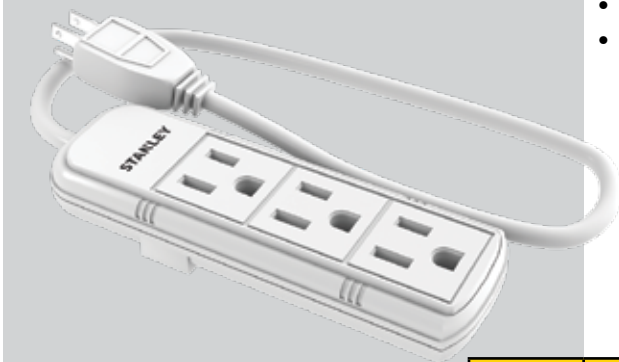

POWERMAX 3

- 3 grounded outlets
- 1.5 ft 16/3 SJT vinyl cord
- Rated: 125VAC/60Hz/13A/1625W
- CUL Approval

SKU #	PRODUCT COLOR	OUTLETS	PACKAGE TYPE	MERCHANDISE TYPE
30002	White	3 Grounded	Sleeve Card	Master Carton