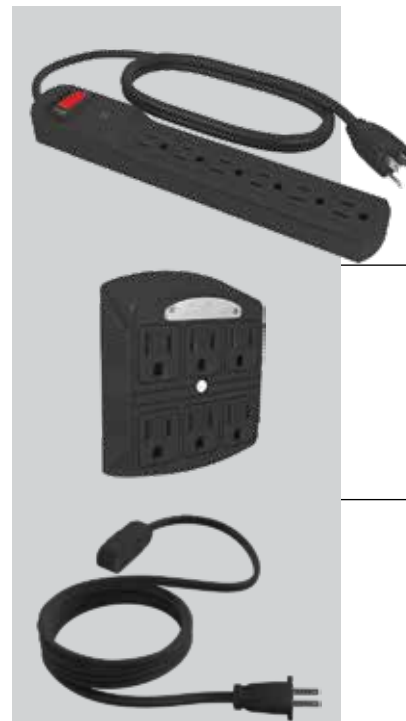

SURGEMAX VALUE PACK - 3 PIECE

1. **SURGEMAX 735**
2. 6 grounded outlets
   - ON/OFF switch with built-in circuit breaker
   - Mounting keyholes on back for easy hanging
   - 735 joules surge protection
   - 2.5 ft. AWG 14/3 SJT vinyl cord
   - Rated: 125VAC/60Hz/15A/1875W
   - CETL Approval

735
Joules

1. **6 - OUTLET NIGHT LIGHT ADAPTER**
2. 6 grounded outlets
   - Converts a duplex grounded wall outlet into 6 grounded outlets
   - Built-in light sensing night light
   - 125VAC/60Hz/15A/1875W
   - CUL Approval

1. **CORDMAX 5**
2. 3 polarized outlets
   - Outlet safety covers help to protect against shock or harm
   - 5 ft. AWG 16/2 SPT-2 vinyl cord
   - Rated: 125VAC/60Hz/13A/1625W
   - CUL Approval

SKU #	PRODUCT COLOR	PIECES	PACKAGE TYPE	MERCHANDISE TYPE
31304	Black	3	Clamshell	Master Carton