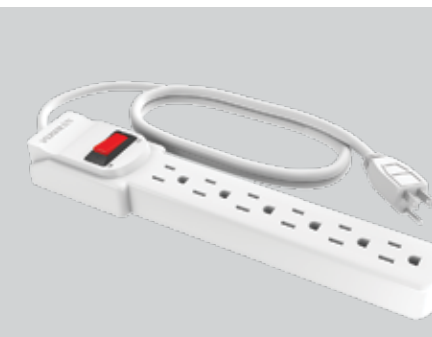

POWERMAX VALUE PACK - 5 PIECE

POWERMAX 6

- 6 grounded outlets
- ON/OFF switch with built-in circuit breaker
- Mounting keyholes on back for easy hanging
- 2.5 ft. AWG 14/3 SJT vinyl cord
- Rated: 125VAC/60Hz/15A/1875W
- CUL Approval

6 - OUTLET WALL TAP

- 6 grounded outlets
- Converts 1 outlet into 6 grounded outlets
- Rated: 125VAC/60Hz/15A/1875W
- CETL Approval

3 - WAY WALL ADAPTER

- 3 grounded outlets
- Converts 1 outlet into 3 grounded outlets
- 125VAC/60Hz/15A/1875W
- CUL Approval