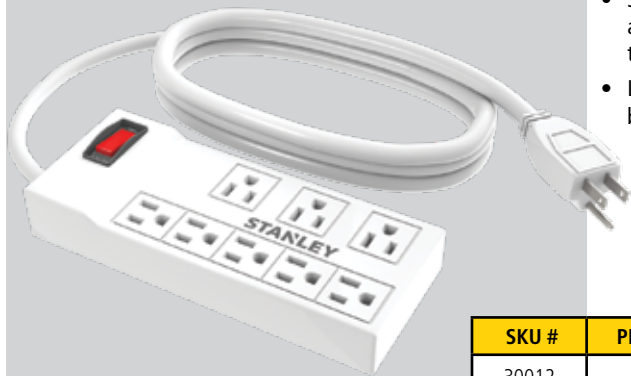

- 8 grounded outlets
- 3 outlets spaced to accommodate larger plugs and transformer adapters
- Lighted ON/OFF switch with built-in circuit breaker
- Mounting keyholes on back for easy hanging
- 4 ft. AWG 14/3 SJT vinyl cord
- Rated: 125VAC/60Hz/15A/1875W
- CETL Approval

SKU #	PRODUCT COLOR	OUTLETS	PACKAGE TYPE	MERCHANDISE TYPE
30012	White	8 Grounded	Sleeve Card	Master Carton