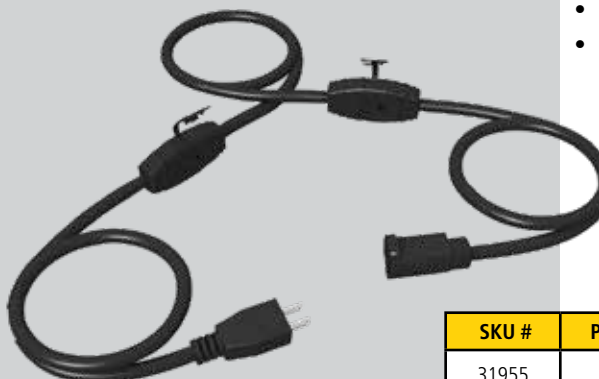

POWERMAX 3

- 3 grounded outlets spaced every 4 ft.
- Heavy-duty cord withstands freezing temperatures to -40°F
- Outlet safety covers help to protect against shock or harm
- 12 ft. AWG 14/3 SJTW vinyl cord
- Rated: 125VAC/60Hz/15A/1875W
- ETL Approval

SKU #	PRODUCT COLOR	CORD LENGTH	PACKAGE TYPE	MERCHANDISE TYPE
31955	Black	12 ft.	Window Box	Master Carton
31960	Black	25 ft.	Window Box	Master Carton