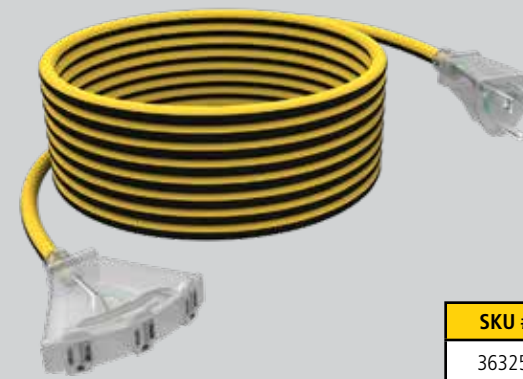

POWER LIGHT SHOP BLOCK

- 3 grounded outlets
- Molded PVC fan type receptacle
- Lit receptacle to indicate power
- Strain relief for a longer life
- AWG 14/3 SJTW vinyl cord
- Rated: 125VAC/60Hz/15A/1875W
- CUL Approval

SKU #	PRODUCT COLOR	CORD LENGTH	PACKAGE TYPE	MERCHANDISE TYPE
36325	Black/Yellow	25 ft.	Sleeve Card	Master Carton
36350	Black/Yellow	50 ft.	Sleeve Card	Master Carton