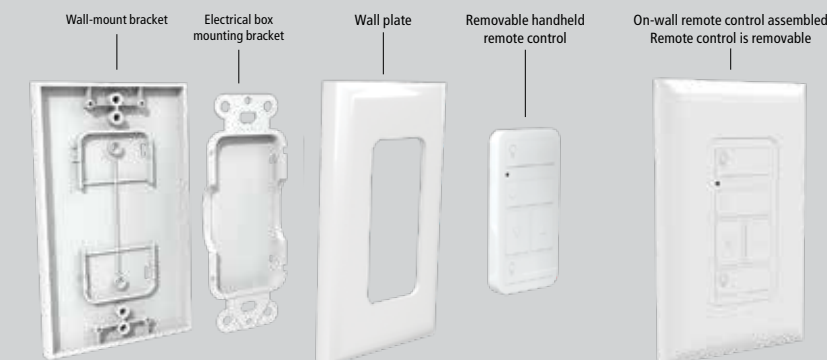

IN - WALL REMOTE DIMMER KIT

31177 - IN-WALL DIMMER KIT

- Add wireless ON/OFF and dimming control to recessed lighting and other wired fixtures
- Dimmer kit includes:
  1 in-wall dimmer unit
  1 on-wall face plate
  1 removable handheld remote control
- Remote controls each unit individually through walls and doors – 120 ft. range
- Wireless remote features dimming control and a favorite button for storing lighting level
- In-wall dimmer unit includes brackets for wall or electrical box installation
- On-wall dimmer unit includes brackets or double sided adhesive foam pads for wall mounting
- Rated: 120V~60Hz 1A Max. 120W Resistive, Tungsten
- ETL Approval