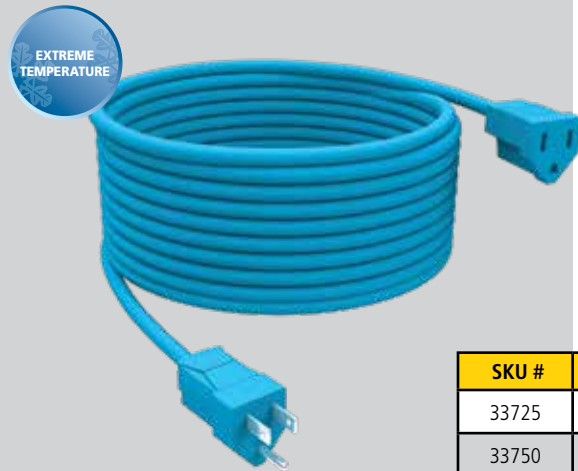

POWER CORD XT

- 1 grounded outlet
- Rubber insulation jacket withstands temperatures to -40°F
- AWG 16/3 SJTOW cord
- Rated: 125VAC/ 60Hz/13A/1625W
- CETL Approval

SKU #	PRODUCT COLOR	CORD LENGTH	PACKAGE TYPE	MERCHANDISE TYPE
33725	Blue	25 ft.	Sleeve Card	Master Carton
33750	Blue	50 ft.	Sleeve Card	Master Carton

DECK CORD 40