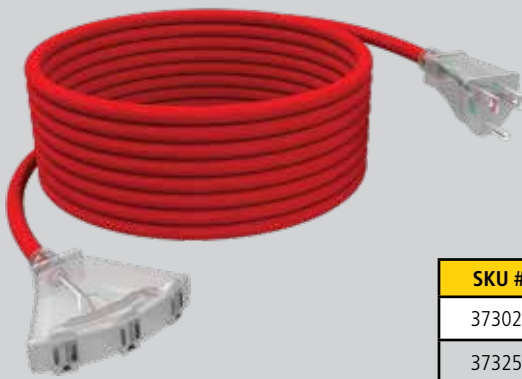

POWER LIGHT PRO BLOCK

- 3 grounded outlets
- Molded PVC fan type receptacle
- Lit receptacle to indicate power
- High visibility cord
- Strain relief for a longer life
- AWG 12/3 SJTW vinyl cord
- Rated: 125VAC/60Hz/15A/1875W
- CUL Approval

SKU #	PRODUCT COLOR	CORD LENGTH	PACKAGE TYPE	MERCHANDISE TYPE
37302	Red	2 ft.	Sleeve Card	Master Carton
37325	Red	25 ft.	Sleeve Card	Master Carton
37350	Red	50 ft.	Sleeve Card	Master Carton