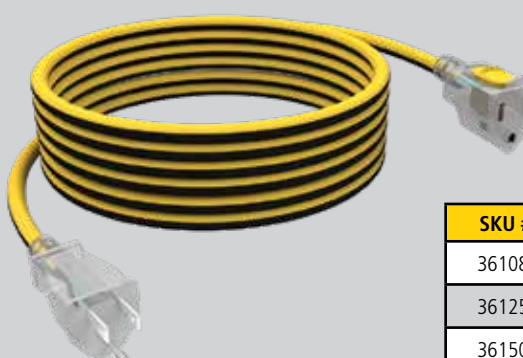

POWER LIGHT SHOP CORD

- 1 grounded outlet
- Secure cord lock
- High visibility cord
- Lit receptacle to indicate power
- Strain relief for a longer life
- AWG 14/3 SJTW vinyl cord
- Rated: 125VAC/60Hz/15A/1875W
- CUL Approval

SKU #	PRODUCT COLOR	CORD LENGTH	PACKAGE TYPE	MERCHANDISE TYPE
36108	Black/Yellow	8 ft.	Sleeve Card	Master Carton
36125	Black/Yellow	25 ft.	Sleeve Card	Master Carton
36150	Black/Yellow	50 ft.	Sleeve Card	Master Carton
36199	Black/Yellow	100 ft.	Sleeve Card	Master Carton