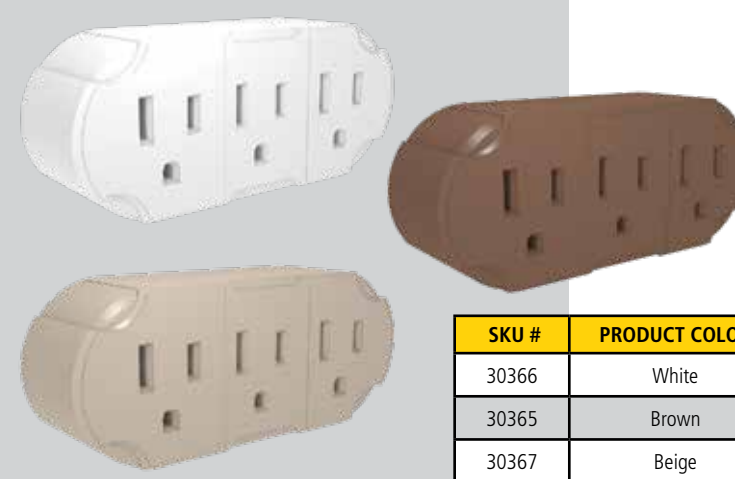

3 - WAY WALL ADAPTER

- Converts 1 grounded wall outlet into 3 grounded outlets
- Rated: 125VAC/60Hz/15A/1875W
- CETL Approval

SKU #	PRODUCT COLOR	OUTLETS	PACKAGE TYPE	MERCHANDISE TYPE
30366	White	3 Grounded	Blister Card	Master Carton
30365	Brown	3 Grounded	Blister Card	Master Carton
30367	Beige	3 Grounded	Blister Card	Master Carton