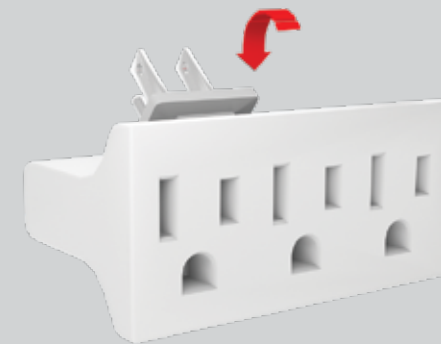

- Converts 1 grounded wall outlet into 3 grounded outlets
- Outlets swivel 180° up or down
- Allows furniture to sit closer to wall
- Rated: 125VAC/60Hz/15A/1875W
- UL Approval

SKU #	PRODUCT COLOR	OUTLETS	PACKAGE TYPE	MERCHANDISE TYPE
30360	White	3 Grounded	Blister Card	Master Carton