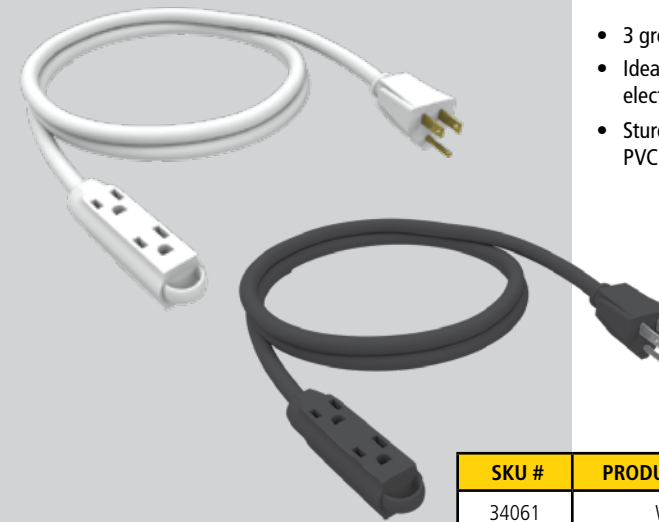

1 - CORDMAX PRO

- 3 grounded outlets
- Ideal for indoor appliances and electrical devices
- Sturdy, 3-outlet, molded PVC receptacle
- 6 ft. AWG 16/3 SJT vinyl cord
- Rated: 125VAC/60Hz/13A/1625W
- CETL Approval

SKU #	PRODUCT COLOR	CORD LENGTH	PACKAGE TYPE	QUANTITY
34061	White	6 ft.	Sleeve Card	12
34069	Black	6 ft.	Sleeve Card	12

2 - SURGEPRO 6 NT

750
Joules

- 6-outlet surge-protected adapter with night light
- 750 joules surge protection
- Converts a duplex grounded wall outlet into 6 grounded outlets
- Surge protected indicator light with night light
- Built-in darkness-sensing night light
- Rated: 125VAC/60Hz/15A/1875W
- CETL Approval

SKU #	PRODUCT COLOR	OUTLETS	PACKAGE TYPE	QUANTITY
33208	White	6 Grounded	Clamshell	15