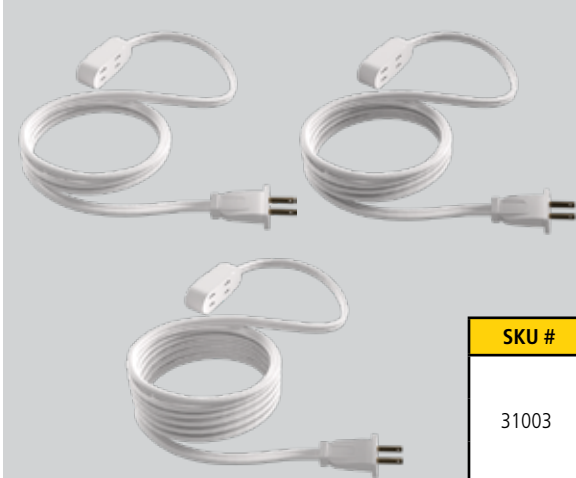

CORDMAX VALUE PACK - ASSORTED SIZES

- 3 polarized outlets
- Outlet safety covers help to protect against shock or harm
- AWG 16/2 SPT-2 vinyl cord
- Rated: 125VAC/60Hz/13A/1625W
- CUL Approval

SKU #	PRODUCT COLOR	CORD LENGTH	PACKAGE TYPE	MERCHANDISE TYPE
31003	White	6 ft.	Sleeve Card	Master Carton
	White	9 ft.	Sleeve Card	Master Carton
	White	15 ft.	Sleeve Card	Master Carton