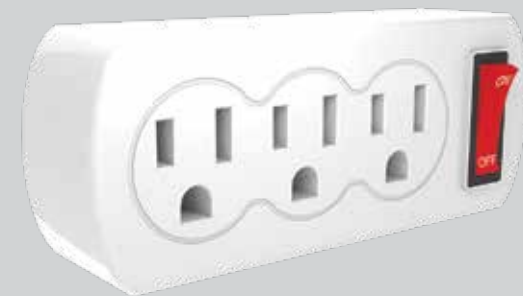

PLUGMAX ECO

- Converts a grounded wall outlet into a 3 grounded outlet energy saving adapter
- Lighted ON/OFF Switch
- Rated: 125VAC/60Hz/15A/1875W
- CUL Approval

SKU #	PRODUCT COLOR	OUTLETS	PACKAGE TYPE	MERCHANDISE TYPE
30312	White	3 Grounded	Blister Card	Master Carton