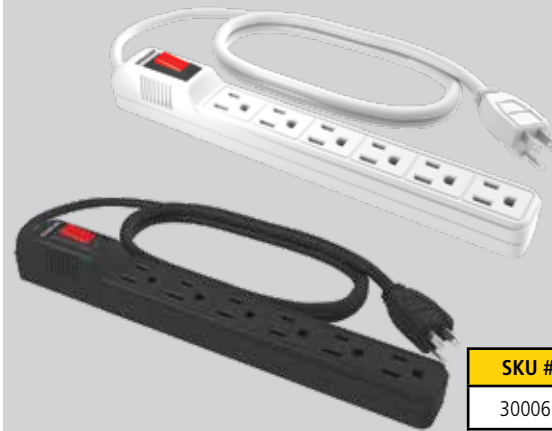

POWERMAX 6

- 6 grounded outlets
- ON/OFF switch with built-in resettable circuit breaker
- Mounting keyholes on back for easy hanging
- 3 ft. AWG 14/3 SJT vinyl cord
- Rated: 125VAC/60Hz/15A/1875W
- CUL Approval

SKU #	PRODUCT COLOR	OUTLETS	PACKAGE TYPE	MERCHANDISE TYPE
30006	White	6 Grounded	Sleeve Card	Master Carton
30007	Black	6 Grounded	Sleeve Card	Master Carton