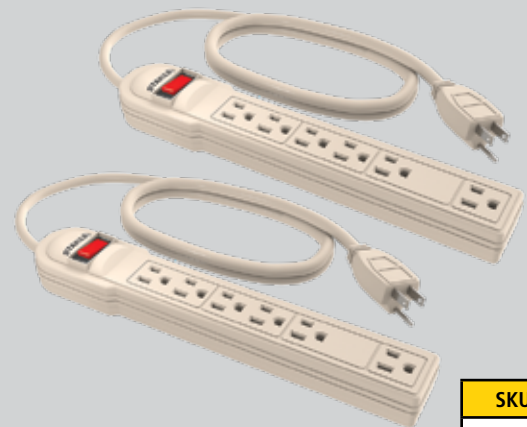

POWERMAX 6 - 2 PACK

- 6 grounded outlets
- Lighted ON/OFF switch with built-in resettable circuit breaker
- Mounting keyholes on back for easy hanging
- 2.5 ft. AWG 14/3 SJT vinyl cord
- Rated: 125VAC/60Hz/15A/1875W
- CUL Approval

SKU #	PRODUCT COLOR	OUTLETS	PACKAGE TYPE	MERCHANDISE TYPE
30018	Beige	6 Grounded	Sleeve Card	Master Carton