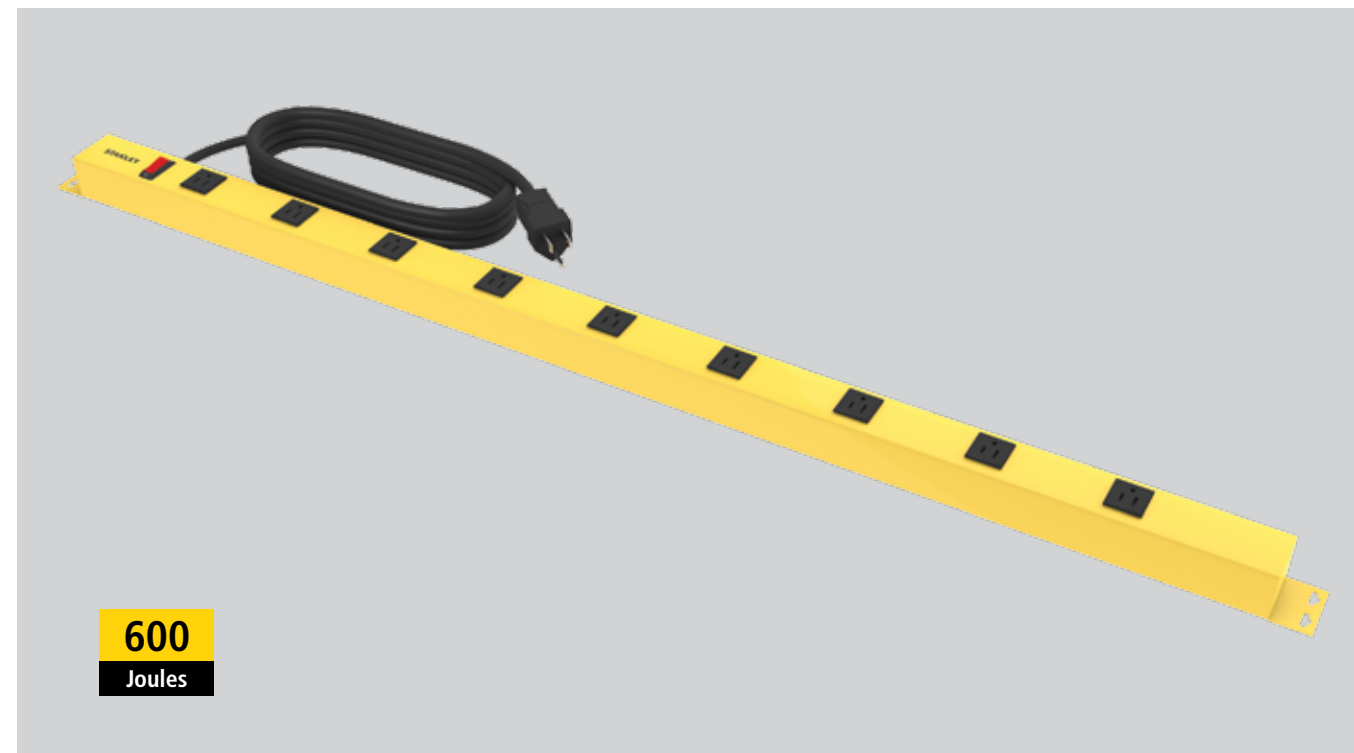

SKU #	PRODUCT COLOR	OUTLETS	PACKAGE TYPE	MERCHANDISE TYPE
31615	Black / Yellow	9 Grounded	Sleeve Card	Master Carton
31610	Black	9 Grounded	Sleeve Card	Master Carton