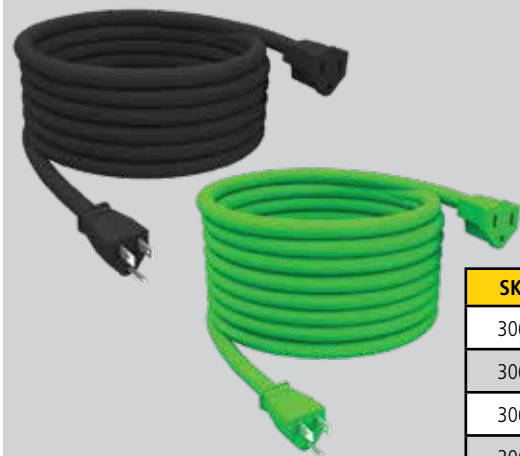

PRO CORD

- 1 grounded outlet
- Strain relief for a longer life
- AWG 12/3 SJTW vinyl cord
- Rated: 125VAC/60Hz/15A/1875W
- CETL Approval

SKU #	PRODUCT COLOR	CORD LENGTH	PACKAGE TYPE	MERCHANDISE TYPE
30625	Black	25 ft.	Sleeve Card	Master Carton
30659	Black	50 ft.	Sleeve Card	Master Carton
30688	Neon Green	80 ft.	Sleeve Card	Master Carton
30699	Black	100 ft.	Sleeve Card	Master Carton