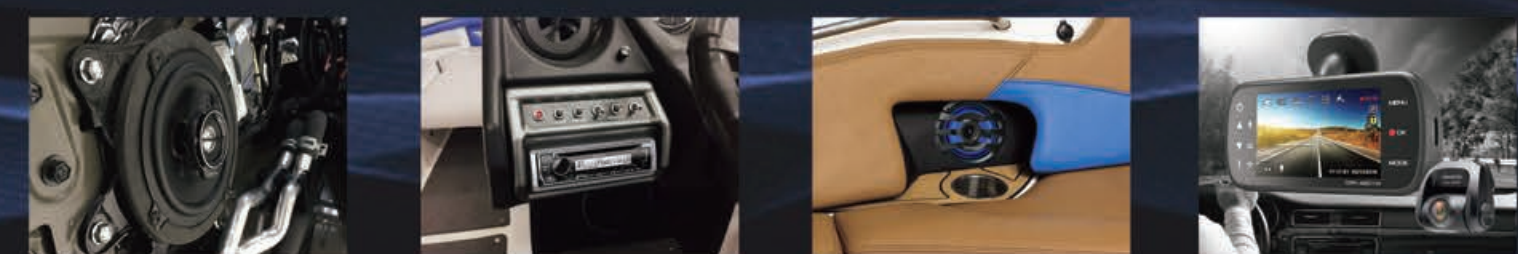

SPRING 2021