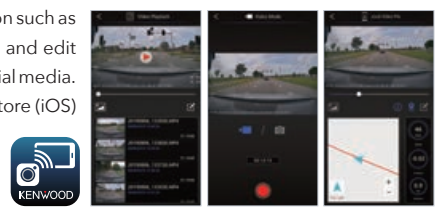

DMX4707S/47S
Monitor with Receiver
6.8" Digital Multimedia Receiver
2 PRE-OUTS + SW
2V

Works with Apple CarPlay android auto

CAPACITIVE TOUCH PANEL Android USB MIRRORING WIRELESS MUSIC BROWSING 13Band EQ DTA FLAC SUPPORTED PARKING Guide, lines SHORT CHASSIS

iPhone Bluetooth ((SiriusXM) READY)

KENWOOD Dash Cams provide enhanced security for you and your vehicle, capturing every event in full HD or higher video quality. The DRV-N520 is controlled by a KENWOOD Dash Cam Ready receiver, allowing video captured by the camera and safety prompts to be displayed on the multimedia receiver screen.

DRV-A700WDP
Front & Rear Camera with Wireless Link
*Parking Cable Included

DRV-A601WDP
Front & Rear Camera with Wireless Link

DRV-A501WDP
Front & Rear Camera with Wireless Link

DRV-A301W
Dashboard Camera with Wireless Link

Wireless Smartphone Link*

The KENWOOD DASH CAM MANAGER app allows you to easily change the menu settings of your dash cam and browse through recorded videos as well as real time live view from your smartphone in an intuitive way. By downloading the video / photo files into your smartphone, you can even review them while routing on Google Maps™ with the GPS information such as speed, G-sensor and distance, and edit the videos to share them on social media. Download the app from App Store (iOS) or Google Play (Android™) on your smartphone.