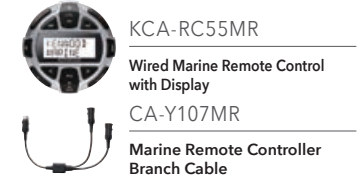

KCA-RC55MR
Wired Marine Remote Control with Display

CA-Y107MR
Marine Remote Controller Branch Cable