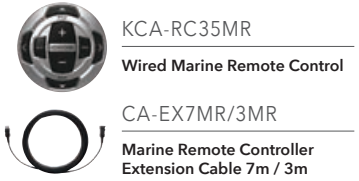

KCA-RC35MR
Wired Marine Remote Control

CA-EX7MR/3MR
Marine Remote Controller Extension Cable 7m / 3m