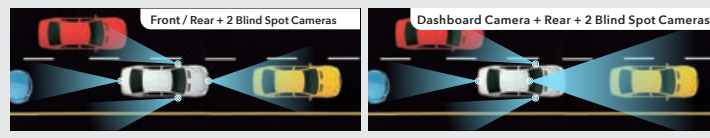

4 Camera Inputs*

You can connect a front camera, a blind spot camera, a KENWOOD dashboard camera (DRV-N520 sold separately), and a rear camera. Other supported configurations include the connection of 2 blind spot cameras, a front camera, and a reverse camera. Camera switching is available using on screen controls, or automatically for side cameras when an optional iDatalink Maestro RR or RR2 is connected (supported vehicles only).

*The KENWOOD CA-C3AV cable (sold separately) is required to use the 4th camera input

Wireless Mirroring for Android

Solution for seamlessly displaying and controlling your smartphone apps on a screen without cables on select Android devices.

Quick Release Magnetic Mount*

The patent-designed magnetic mount, unlike the traditional mounts which use a latching mechanism, allows you to place and remove the device simply and instantly. No cable to connect or disconnect from the dash cam.

Parking Mode Recording*

When the vehicle is parked and turned off, parking mode becomes active. If the vehicle is subject to a collision or other physical impact, the camera powers on and automatically records 30 seconds of video.