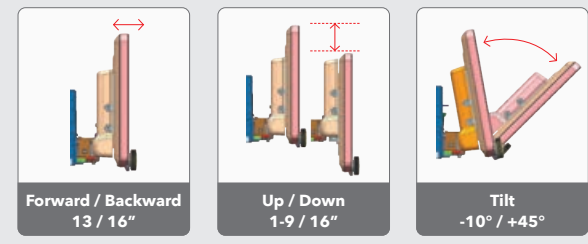

*DMR1037S only *Set-up the depth position before install the unit to panel. *Tilt angle is adjustable after installation.

High-Resolution Audio

High-Resolution Audio is high-quality sound that exceeds the CD standard. With its increased detail the music takes on a new life, from the most delicate passage to the dynamics of ultra-high frequencies and deep lows. You will feel as if you were in a concert hall.

Apple CarPlay
Apple CarPlay™ is a safer way to use your iPhone in the car. Simply talk to Siri or touch the receiver's display to get directions from Apple Maps, make phone calls, listen to voicemail, send and receive texts, and listen to music from Apple Music or your favorite 3rd party streaming services like Pandora and Spotify, all in a way that allows you to stay focused on the road. With the latest iOS version (iOS 12.0 and higher), 3rd party navigation apps like Google Maps and Waze are also supported. New KENWOOD Wi-Fi receivers now support Apple CarPlay wirelessly (compatible phone required).