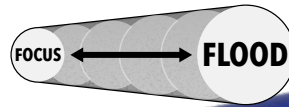

TWIST ON/OFF

// MINI ALUMINUM KEY CHAIN FLASHLIGHT //

41-3944

Specifications:

- LED technology
- Detachable carabiner hook
- Twist On / Off
- 4 x LR41 batteries (Included)
- Water & impact resistant
- Storable, compact size comes with battery key for child safety
- Perfect size for your car, purse, backpack,

briefcase, kitchen, or desk drawer.

- 8 Lumens

Colors:

// ZOOM FOCUS 160 //

LG09-60589-SA4

Specifications:

- SEE & BE SEEN modes
- LED technology
- Slide focus beam
- Multi-purpose compact flashlight
- 3 X AAA batteries (Included)
- Anodized aluminum
- Water & impact resistant
- Lanyard
- Auto-off in 1 hour

4 Light Modes:

- High beam
- Low beam
- Red tail cap light
- High + Tail cap flasher

Colors:

RED LED NIGHT VISION TAIL CAP

// MINI PRO 60L //

LG09-10475-SA6

Specifications:

- SEE & BE SEEN modes
- LED technology
- Multi-purpose compact flashlight
- 3 X AAA batteries (Included)
- 9 LED flashlight
- Anodized aluminum
- Water & impact resistant

5 Light Modes:

- LED flashlight
- Flashlight + Safety flasher
- Safety flasher
- Red glow
- Red S.O.S. (To activate: hold down button for 3 seconds)

Colors: