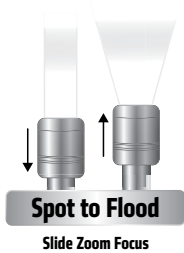

CHECK OUT OUR WIDE BEAM VIDEO ON OUR WEBSITE:

www.Dorcy.com

41-4297 Aluminum Slide Focus Flashlight

Lumens: 650
Run Time: 2 Hrs
Beam Distance: 164 Meters
Weather Resistant
Batteries: 3 AAA (Included)
Features: TrueSpot® Technology,
Built-in Battery Indicator, Multi-Battery
Feature, Tactical Switch or Push Button Switch.