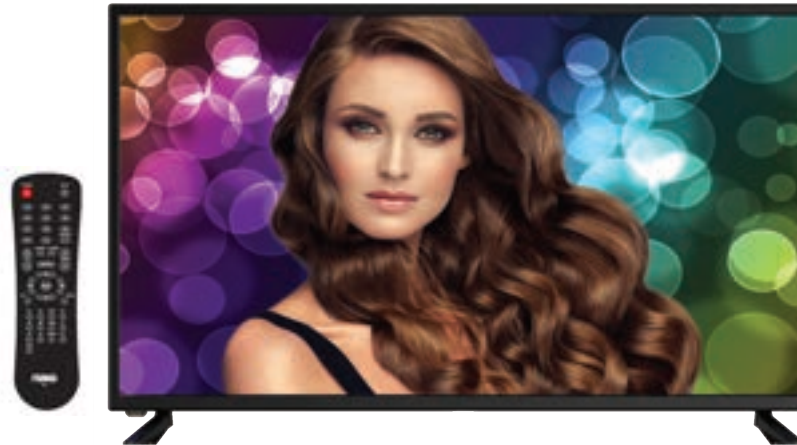

NT-5003

50" Full HD (1080P) Television

- 50" large screen Full HD TV (1080p) that plays digital media file
- 1080p Full HD (1920 x 1080) Resolution
- Connect to your computer via HDMI input to view online content in high-quality resolution on LED TV
- Built-in Digital ATSC TV tuner that receives free over-the-air HD TV stations
- Play music and view photo files from a USB flash dri
- Inputs: HDMI x 3, YpbPR & AV IN, PC-VGA + Audio, USB x 1
- Outputs: Coaxial digital audio, headphone
- VESA 200mm x 200mm Wall mount compatible
- Power: AC 100-240V adapter
- Accessories included: Remote control, TV stand, User manual

NT-3903

39" Class HD LED TV

- 39" HD Television with hotel menu mode
- Maximum Resolution HD 720p (1366 x 768) Resolution
- Play music and view photo files from a USB flash dri
- Inputs: HDMI, component video, composite video, cable/antenna, PC-VGA + audio
- Outputs: Coaxial digital audio, headphone
- VESA standard (200mm x 200mm) Wall mount detachable stand
- Hotel menu mode and USB clone function
- Accessories included: Remote control, User manual