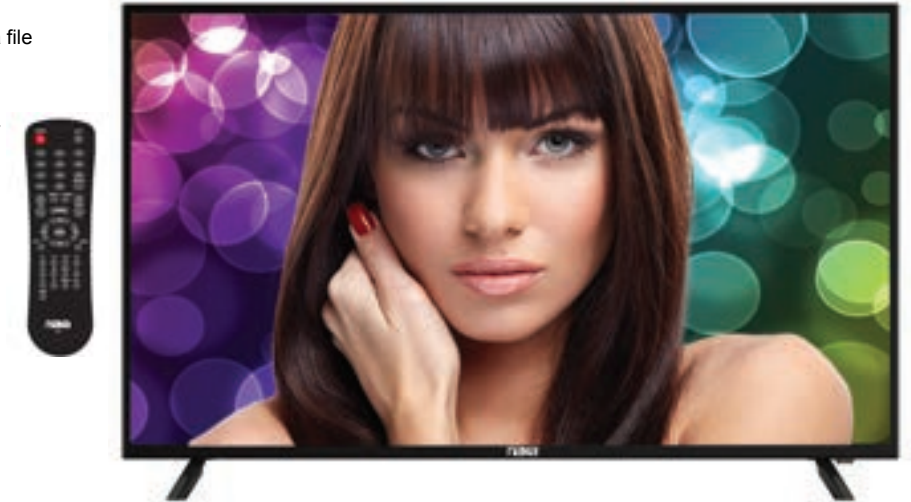

NT-3205

32" Class Widescreen HD Television

- 32" HD TV (720p) that plays digital media file
- Native 720p HD (1366 x 768) Resolution
- Connect to your computer via HDMI input to view content in high-quality resolution on LED TV
- Built-in Digital ATSC TV tuner that receives free over-the-air HD TV stations
- Play music and view photo files from a USB flash dri
- Inputs: HDMI x 3, YpBPR & AV IN, PC-VGA + Audio, & USB
- Outputs: Coaxial digital audio, headphone
- VESA 200mm x 100mm Wall mount compatible
- Power: AC 100-240V
- Accessories included: Remote control, TV stand, User manual

NT-5003

50" Full HD (1080P) Television

- 50" large screen Full HD TV (1080p) that plays digital media file
- 1080p Full HD (1920 x 1080) Resolution
- Connect to your computer via HDMI input to view online content in high-quality resolution on LED TV
- Built-in Digital ATSC TV tuner that receives free over-the-air HD TV stations
- Play music and view photo files from a USB flash dri
- Inputs: HDMI x 3, YpbPR & AV IN, PC-VGA + Audio, USB x 1
- Outputs: Coaxial digital audio, headphone
- VESA 200mm x 200mm Wall mount compatible
- Power: AC 100-240V adapter
- Accessories included: Remote control, TV stand, User manual