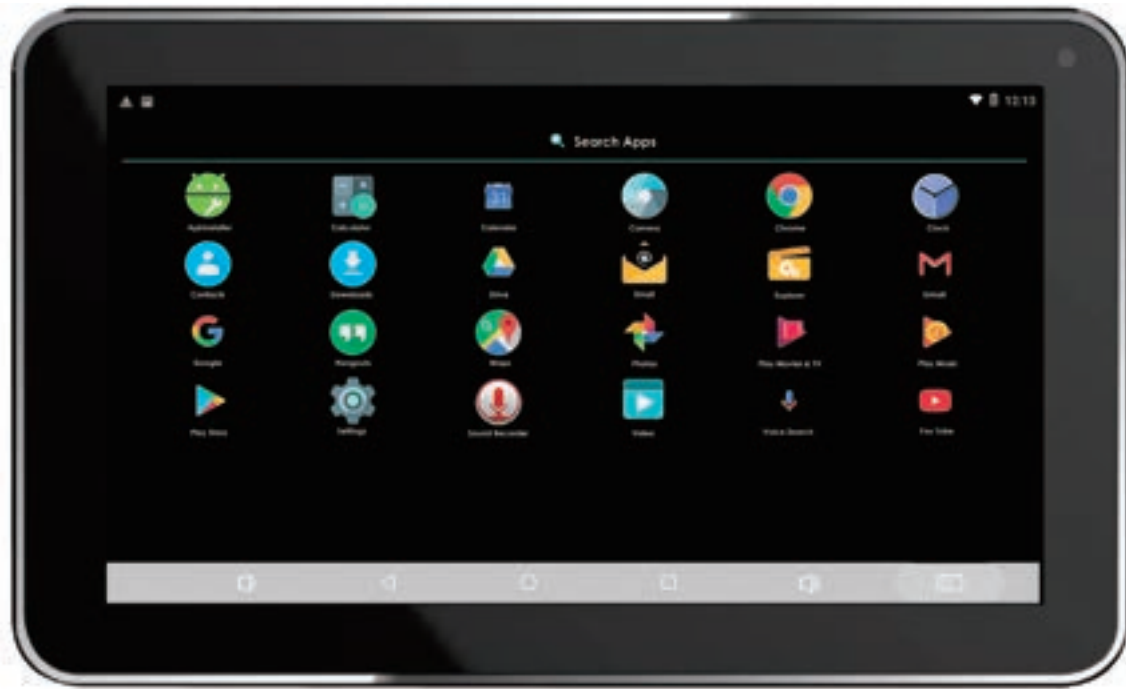

Slim Design