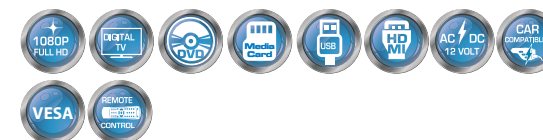

NTD-2457B

24" LED Widescreen FHD Television with DVD Player

- A Full HD TV (1080p) that can play DVDs and digital media files (and can be mounted in your car, truck, or camper)
- Native 1080p Full HD (1920 x 1080) Resolution
- Built-in high-definition Digital ATSC TV tune
- Plays DVDs and digital movies, music, and photo files from USB and SD card
- Inputs: HDMI, Component/Composite (audio-shared), RF 75 Ω coax, PC-VGA + Audio, USB
- Outputs: Coaxial digital audio, headphone
- VESA 100mm x 100mm Wall mount compatible
- Power: AC 100-240V adapter or DC 12V car adapter
- Accessories included: Remote control, TV stand, AC power adapter, DC car adapter, L-shaped coaxial adapter, User manual