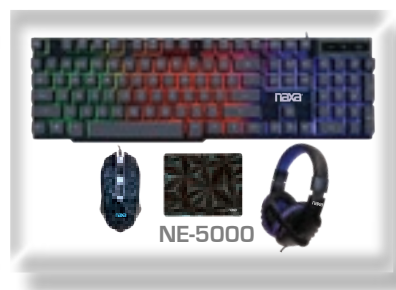

Accessories

Naxa Electronics makes accessories you can count on. They bring the same rigorous commitment to quality and service that customers have come to expect from their televisions and speakers. From headphones and earphones with fun, eye-catching designs, to useful adapters that add Bluetooth® to your audio players, to portable battery packs to keep your devices charged on the go, Naxa always has what you want and what you need.