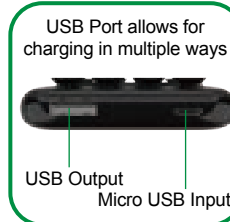

7-Port Charging Station

Wireless Qi Charging

2 in 1 wireless + USB charging

Ultra-Compact to avoid camera blocking

NAP-55 Ultra-Compact 5000mAh Wireless Charging Power Bank with Suction Grips & USB

- Wireless charging pad allows you to charge your devices wirelessly
- Portable battery pack provides 5000mAh of power when you need it most
- Suction grips hold your devices firmly in place during use
- USB port allows you to manually connect in multiple ways and charge while on the move
- Ultra-Compact design makes it easy to keep power with you always
- Four-stage battery status indicator
- Recharge the battery pack with the included micro USB cable