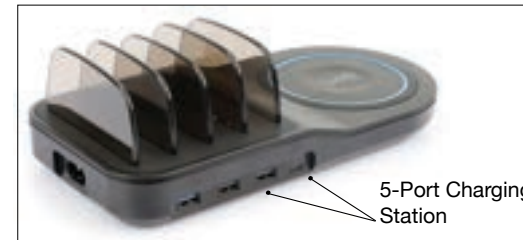

5-Port Charging Station