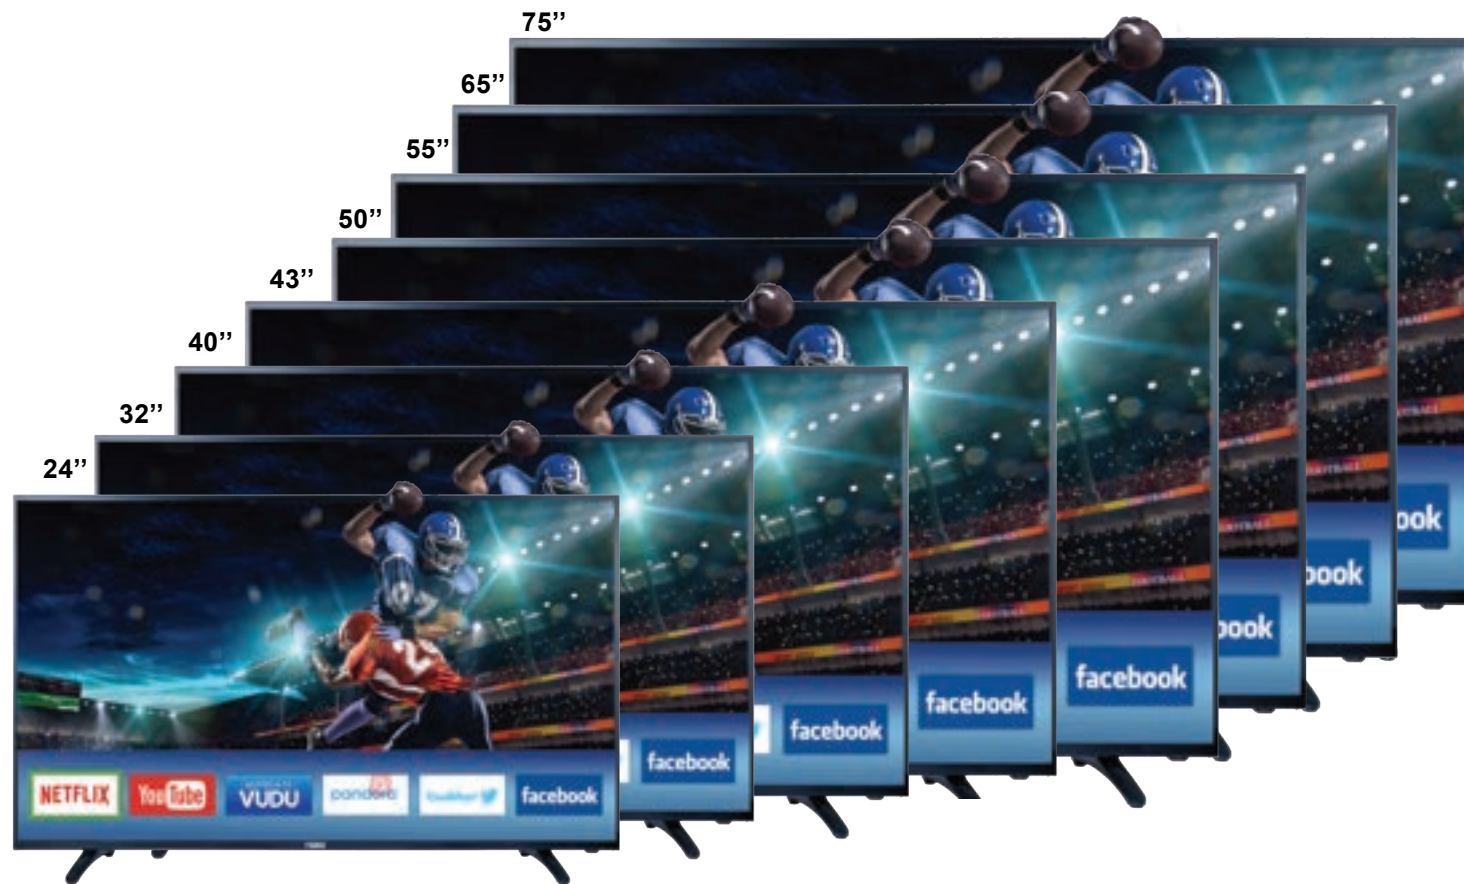

AVAILABLE IN THE FOLLOWING SIZES

NTS-2421 24" Smart TV with Netfli	NTS-3220 32" HD Smart TV with Netflix	NTS-4020 40" FHD Smart TV with Netflix	NTS-4320K 43" 4K Smart TV with Netflix
NTS-5020K 50" 4K Smart TV with Netflix	NTS-5520K 55" 4K Smart TV with Netflix	NTS-6500K 65" 4K Smart TV with Netflix	NTS-7500K 75" 4K Smart TV with Netflix

AVAILABLE IN THE FOLLOWING SIZES

NTS-2430 24" Android Smart TV with Google Assistant	NTS-3230 32" HD Android Smart TV with Google Assistant	NTS-4030 40" FHD Android Smart TV with Google Assistant	NTS-4330K 43" 4K Android Smart TV with Google Assistant
NTS-5030K 50" 4K Android Smart TV with Google Assistant	NTS-5530K 55" 4K Android Smart TV with Google Assistant	NTS-6530K 65" 4K Android Smart TV with Google Assistant	NTS-7530K 75" 4K Android Smart TV with Google Assistant

NETFLIX® SMART TELEVISIONS

- Netfli ® is the world's leading Internet Television network in over 190 countries, which enjoy TV shows and movies per day, including original series, documentaries, and feature films. Members can watch as much as they want, anytime, anywhere, on nearly all internet connected screen. Members can play, pause and resume watching, all without commercials or commitments.
- Open a whole new world of entertainment options thanks to the built-in Android Application Pack (AAP).
- Enjoy all the benefits your Smart TV has to offer, including, Netfl ®, YouTube®, Facebook®, Twitter®, Pandora®, VUDU®, screencast and AccuWeather®
- Built-in USB Port also allows you stream all of your favorite Media from the USB flash drive

ANDROID™ TV WITH GOOGLE ASSISTANT

- With the Google Assistant built-in, you can do everything faster. Jump into the right content, right now. Everything you watch organized and simplified into one exp rience. Ask your Google Assistant questions such as finding your favorite shows or cooking recipe , or even who is at the door
- Your Google Assistant can sync with and control many other smart devices around your home all with just your voice
- Open a whole new world of entertainment by streaming 500,000+ shows and movies, live sports and news, or your favorite music
- Screencast directly from your phone or tablet
- Enjoy the benefits your Android SmartTV has to offer, including thousands of Apps that can be downloaded such as Netfli ®, YouTube®, Facebook®, Twitter®, Pandora®, etc.
- Built-in USB Port also allows you stream all of your favorite Media from the USB flash drive