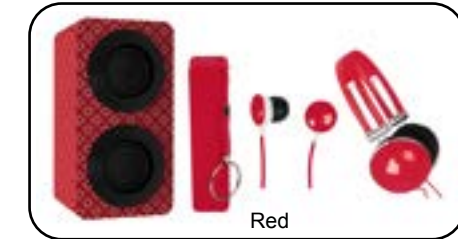

Red

Multiple Colors Available

NAS-3061A

Portable Bluetooth® Stereo Speakers Entertainment Pack

- The perfect entertainment pack for music lovers: get a mini Bluetooth® stereo speaker, portable USB battery pack, headphones, and earphones
- Attractive 4-in-1 combo pack has everything you need to enjoy your music wherever you are
- Portable Bluetooth® stereo speaker streams music wirelessly from your smartphone, tablet, or other Bluetooth® enabled devices
- Portable battery pack provides backup power for your cellphone, speakers, or other USB powered device
- Stereo headphones with large 40mm drivers provide a powerful listening experience
- Convenient stereo earphones are great for use on the road or at the gym
- Includes: Bluetooth® speaker unit (400 mAh), USB battery pack (2200 mAh), headphones, earphones, USB charge cable, AUX cable
- Speaker Power: Rechargeable battery (400 mAh), USB charge; Battery pack: Rechargeable battery (2200 mAh), USB charge, USB power out TR

NAS-3087

BOOMER IMPULSE FLASH Bluetooth® Boombox with LED Lights

- Powerful stereo speakers and dedicated 3" subwoofer
- Multicolor LED Light Effects with On/Off switch
- Stream music wirelessly from your Bluetooth® enabled smartphone, tablet, or laptop
- Plays MP3s directly from USB flash drives or microSD cards (32 GB max)
- 3.5mm AUX connector
- Built-in FM radio
- Power: Built-in Rechargeable battery (800 mAh), USB charge (DC 5V)
- Accessories included: USB charge cable, 3.5mm AUX cable, Carrying strap, User manual