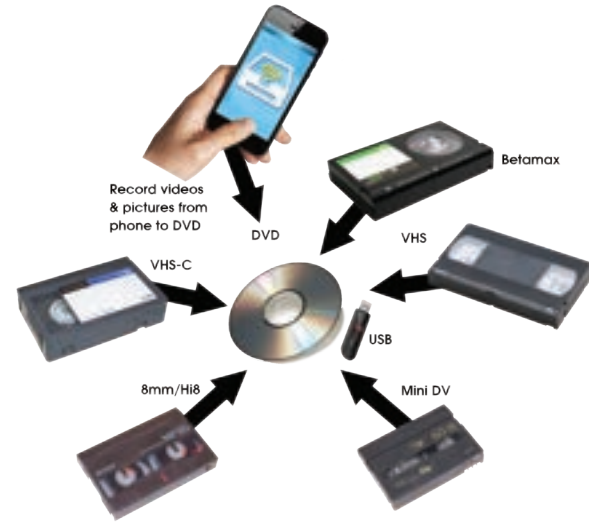

* Screen size may vary slightly depending on panel availability.

Model	NT-54
Product Name	Digital Television Converter Box
Television Tuner	ATSC, NTSC
Networking	--
Removable Memory Support	USB 2.0 (NTFS, FAT32, FAT16)
Playable Media Formats	Music: MP3, AAC Video: MPEG-2, MPEG-4, H.264, MJPEG Photo: JPEG, BMP, PNG
Input	Coaxial RF Antenna
Output	HD Video (up to 1080p) Composite video + audio Coaxial RF pass through
Multi-Language OSD	English, Spanish
Power Source	AC 100-240V (DC 5V, 1.5A)
UL/ETL Certification	Yes
Accessories Included	AC power adapter A/V Cable Remote control User manual

Multi-Function Media Recorder

Convert All your Old Memories into a DVD or USB

New feature allows recording of pictures, videos, music and documents directly from your mobile phone to a DVD Disc, USB, or Memory Card by using the accompanying app that can be downloaded in iOS® & Android®

Accompanying Downloadable App

NMT-1100 Multi-Function Media Recorder

- Built-in 4.3" LCD (480 x 272) preview screen to view recorded content without a computer
- Records videos, music, and photos without the use of a PC
- Records from a multitude of sources including VCRs, DVD players, camcorders, digital cameras, USB storage devices and more
- Records files with video burning and play back on normal DVD player
- Records from USB, AV input and SD memory cards onto DVD discs
- File transfer from USB to SD and vice versa without a computer
- HDMI 1.4 Output supports up to 1080p for playing DVD's on an external Display or TV
- Accessories included: AC power adapter, Quick Start Guide, AV cable, User manual