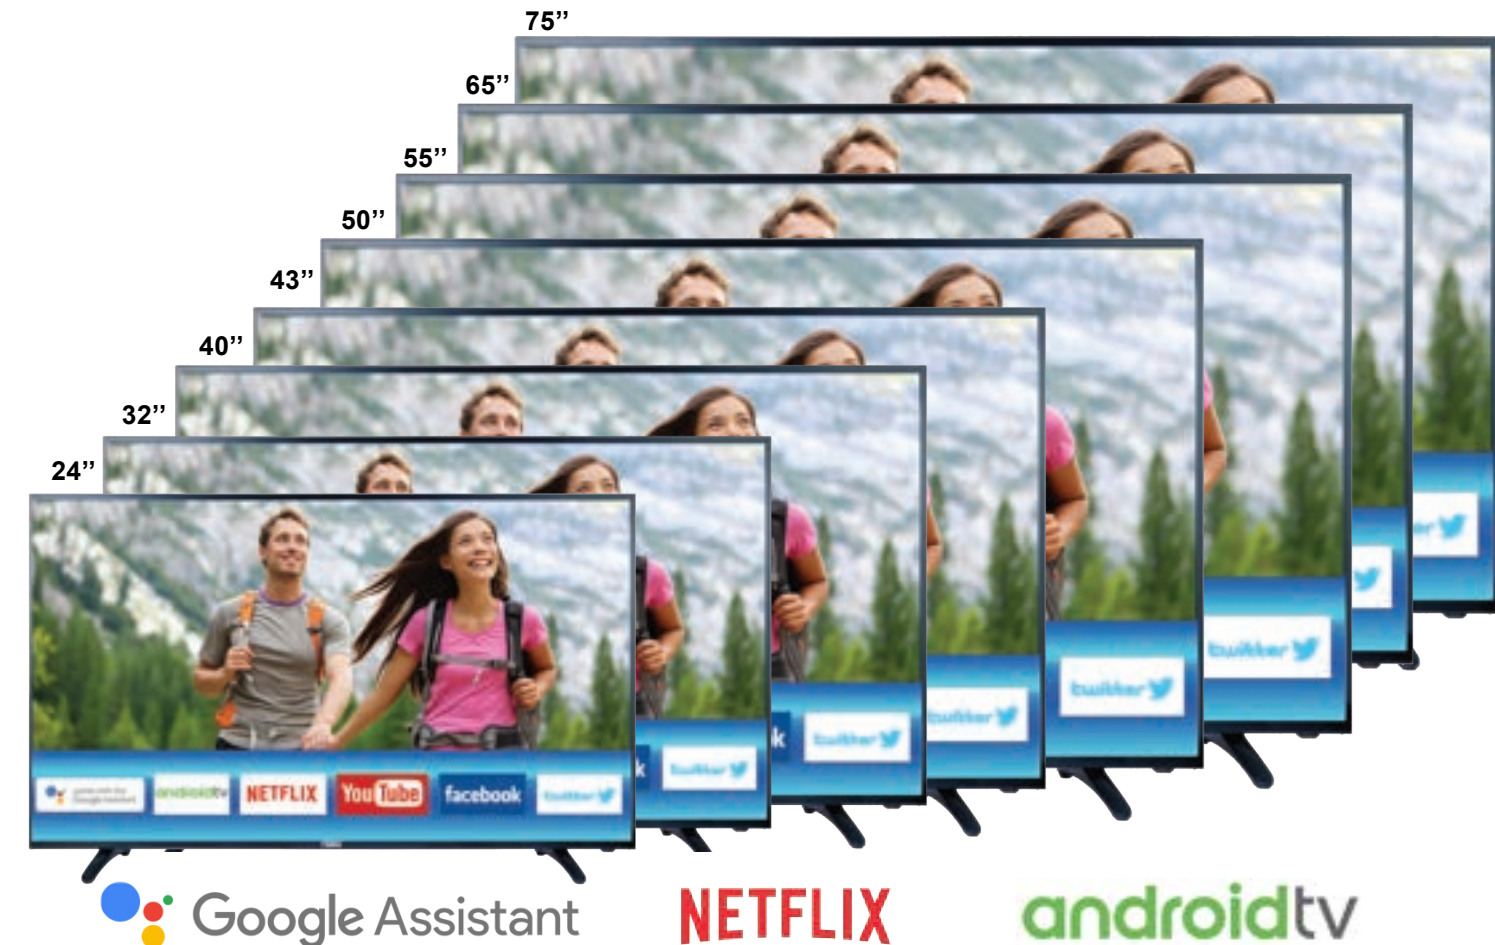

AVAILABLE IN THE FOLLOWING SIZES

NTS-2421 24" Smart TV with Netfli	NTS-3220 32" HD Smart TV with Netflix	NTS-4020 40" FHD Smart TV with Netflix	NTS-4320K 43" 4K Smart TV with Netflix
NTS-5020K 50" 4K Smart TV with Netflix	NTS-5520K 55" 4K Smart TV with Netflix	NTS-6500K 65" 4K Smart TV with Netflix	NTS-7500K 75" 4K Smart TV with Netflix

AVAILABLE IN THE FOLLOWING SIZES

NTS-2430 24" Android Smart TV with Google Assistant	NTS-3230 32" HD Android Smart TV with Google Assistant	NTS-4030 40" FHD Android Smart TV with Google Assistant	NTS-4330K 43" 4K Android Smart TV with Google Assistant
NTS-5030K 50" 4K Android Smart TV with Google Assistant	NTS-5530K 55" 4K Android Smart TV with Google Assistant	NTS-6530K 65" 4K Android Smart TV with Google Assistant	NTS-7530K 75" 4K Android Smart TV with Google Assistant

NETFLIX® SMART TELEVISIONS

- Netfli ® is the world's leading Internet Television network in over 190 countries, which enjoy TV shows and movies per day, including original series, documentaries, and feature films. Members can watch as much as they want, anytime, anywhere, on nearly all internet connected screen. Members can play, pause and resume watching, all without commercials or commitments.
- Open a whole new world of entertainment options thanks to the built-in Android Application Pack (AAP).
- Enjoy all the benefits your Smart TV has to offer, including, Netfl ®, YouTube®, Facebook®, Twitter®, Pandora®, VUDU®, screencast and AccuWeather®
- Built-in USB Port also allows you stream all of your favorite Media from the USB flash drive

ANDROID™ TV WITH GOOGLE ASSISTANT

- With the Google Assistant built-in, you can do everything faster. Jump into the right content, right now. Everything you watch organized and simplified into one exp rience. Ask your Google Assistant questions such as finding your favorite shows or cooking recipe , or even who is at the door
- Your Google Assistant can sync with and control many other smart devices around your home all with just your voice
- Open a whole new world of entertainment by streaming 500,000+ shows and movies, live sports and news, or your favorite music
- Screencast directly from your phone or tablet
- Enjoy the benefits your Android SmartTV has to offer, including thousands of Apps that can be downloaded such as Netfli ®, YouTube®, Facebook®, Twitter®, Pandora®, etc.
- Built-in USB Port also allows you stream all of your favorite Media from the USB flash drive