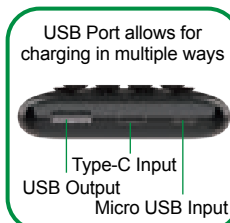

2 in 1 wireless + USB charging

Ultra-Compact to avoid camera blocking

NAP-56 Ultra-Compact 10000mAh Wireless Charger Power Bank with Suction Grips & USB

- Wireless charging pad allows you to charge your devices wirelessly
- Portable battery pack provides 10000mAh of power when you need it most
- Suction grips hold your devices firmly in place during use
- USB port allows you to manually connect multiple ways and charge while on the move
- Ultra-Compact design makes it easy to keep power with you always
- Four-stage battery status indicator
- Recharge the battery pack with the included micro USB cable