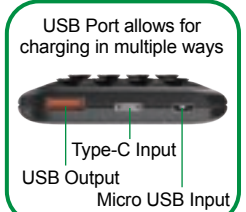

NAP-58 Ultra-Slim 10000mAh Wireless Charging Power Bank with Suction Grips & USB

- Wireless charging pad allows you to charge your devices wirelessly
- Portable battery pack provides 10000mAh of power when you need it most
- Suction grips hold your devices firmly in place during use
- USB port allows you to manually connect in multiple ways and charge while on the move
- Ultra-Slim design makes it easy to keep power with you always
- Four-stage battery status indicator
- Recharge the battery pack with the included micro USB cable