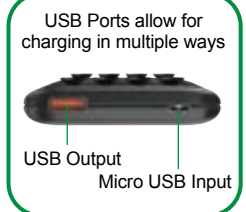

NAP-57 Ultra-Slim 5000mAh Wireless Charging Power Bank with Suction Grips & USB

- Wireless charging pad allows you to charge your devices wirelessly
- Portable battery pack provides 5000mAh of power when you need it most
- Suction grips hold your devices firmly in place during use
- USB port allows you to manually connect in multiple ways and charge while on the move
- Ultra-Slim design makes it easy to keep power with you always
- Four-stage battery status indicator
- Recharge the battery pack with the included micro USB cable