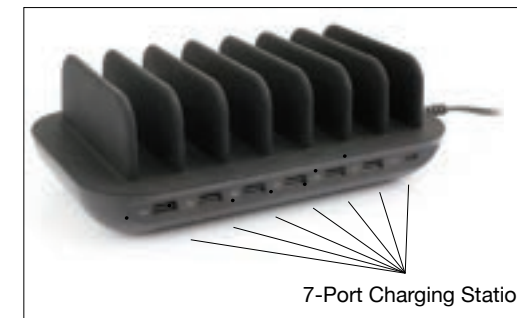

NAP-7000
7-Port USB Fast Charging Station

- Charge multiple devices at once, making it perfect for families, office settings, or public occasion
- Rubber base of the docking station provides a good grip that prevents cellphones from slipping out
- Smart IC technology allows the unit to automatically identify your devices and distribute the safest current at the fastest possible speed
- With a max total output of 60W for wireless charging, the fast-charging capabilities will have all of your devices running at full strength in no time
- Built for optimal convenience and safety, this unit prevents over-current and overload while charging
- Compatible with most 5V USB-charged devices and Qi-enabled devices

7-Port Charging Station