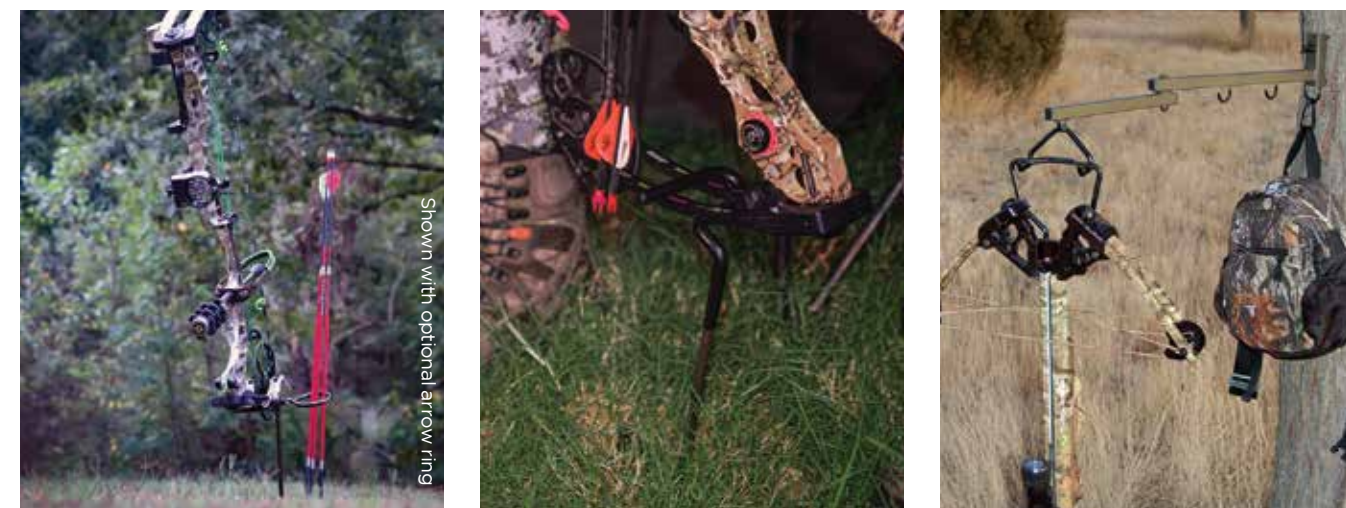

ARCHER'S GROUND STAKE

ITEM: HME-AGS_UPC: 830636005007

ITEM: HME-AGS-AR_UPC: 830636005281_w/RING

- Available with optional adjustable arrow holding ring
- 360° rotation of fork allows for support of any bow
- Vinyl coating will not damage the bow's limbs during use

ARCHER'S GROUND BLIND STAKE

ITEM: HME-AGBS_UPC: 830636005076

- Compact design easily fits into backpacks for easy transport
- 360° rotation of fork allows for support of any bow
- Fork's PVC coating will not damage your bow's finish

BETTER CROSSBOW HOLDER

ITEM: HME-BCBH_UPC: 830636009197

- Fork rotates 360° for perfect placement and easy reach
- Folding arm bolt size increased to 3/8"
- Unique mounting system, extends to 22 inches

HME

DURING THE HUNT