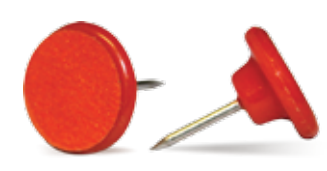

REFLECTIVE WING TACKS

ITEM: HME-RWT-25_UPC: 830636004154_ORANGE

ITEM: HME-RWT-25-W_UPC: 830636004178_WHITE

- Includes 25 per pack and convenient lid container
- Unique shape allows user to easily locate their tree stand in the dark plus still visible by flashlight in cloudy or overcast conditions

REFLECTIVE METAL TACKS

ITEM: HME-RT-50_UPC: 830636004055_ORANGE

ITEM: HME-RT-50-W_UPC: 830636004116_WHITE

- Highly reflective metal tacks, 50 count per package

REFLECTIVE PLASTIC TACKS

ITEM: HME-PRT-50_UPC: 830636004086_ORANGE

ITEM: HME-PRT-50-W_UPC: 830636004147_WHITE

- Highly reflective plastic tacks, 50 count per package