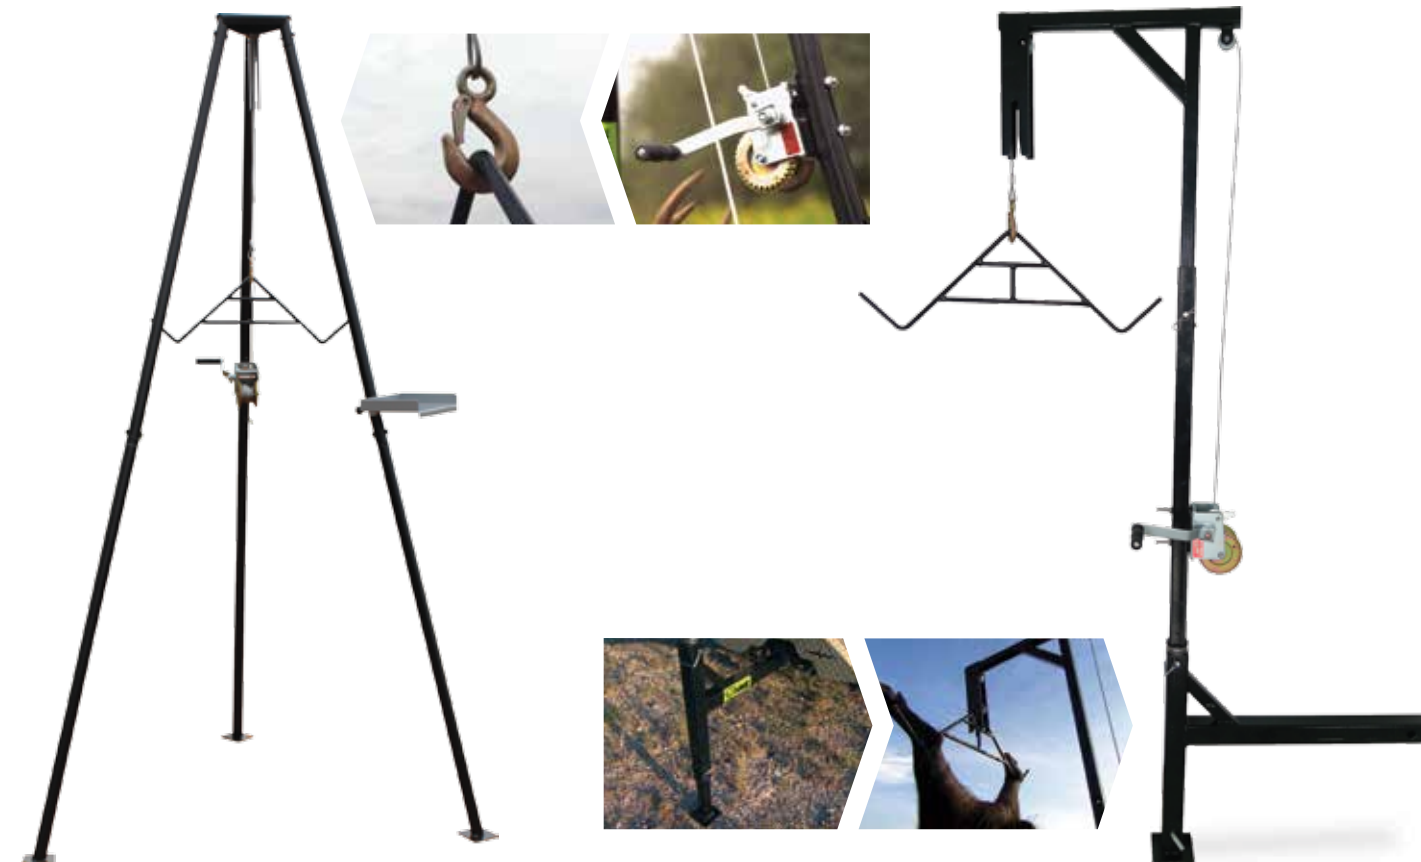

TRIPOD GAME HOIST

ITEM: HME-TPH_UPC: 888151017685

- Economical and convenient support stand that sets up in less than 15 minutes
- 400-lb capacity, 98" lift height
- Black powder coated finish Tripod hoist with swivel prevention support

HITCH GAME HOIST

ITEM: HME-HH_UPC: 888151015179

- 360 degree swiveling shaft with locking pin system
- 400-lb capacity, adjustable height from 74" to 102"
- Black powder coated finish hoist with swivel prevention hook