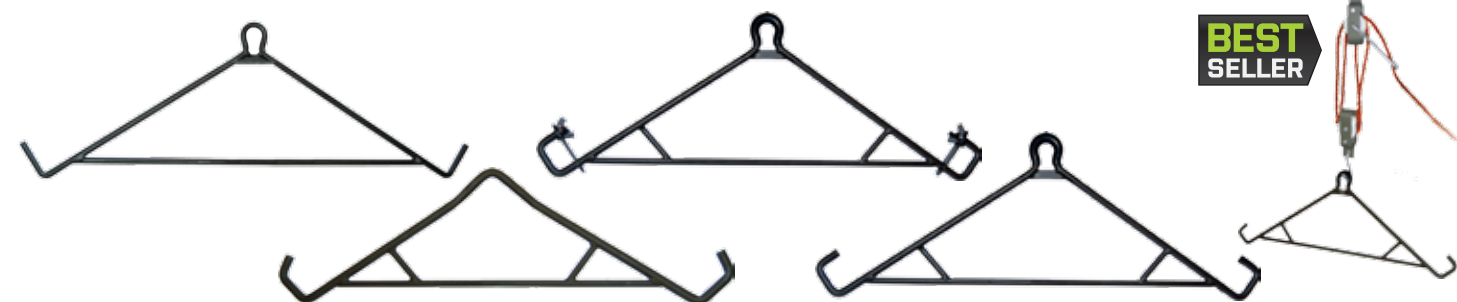

HITCH GAME HOIST

ITEM: HME-HH_UPC: 888151015179

- 360 degree swiveling shaft with locking pin system
- 400-lb capacity, adjustable height from 74" to 102"
- Black powder coated finish hoist with swivel prevention hook