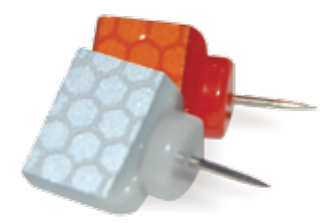

REFLECTIVE WING TACKS

ITEM: HME-RWT-25_UPC: 830636004154_ORANGE

ITEM: HME-RWT-25-W_UPC: 830636004178_WHITE

- Includes 25 per pack and convenient lid container
- Unique shape allows user to easily locate their tree stand in the dark plus still visible by flashlight in cloudy or overcast conditions

REFLECTIVE METAL TACKS

ITEM: HME-RT-50_UPC: 830636004055_ORANGE

ITEM: HME-RT-50-W_UPC: 830636004116_WHITE

- Highly reflective metal tacks, 50 count per package

REFLECTIVE PLASTIC TACKS

ITEM: HME-PRT-50_UPC: 830636004086_ORANGE

ITEM: HME-PRT-50-W_UPC: 830636004147_WHITE

- Highly reflective plastic tacks, 50 count per package