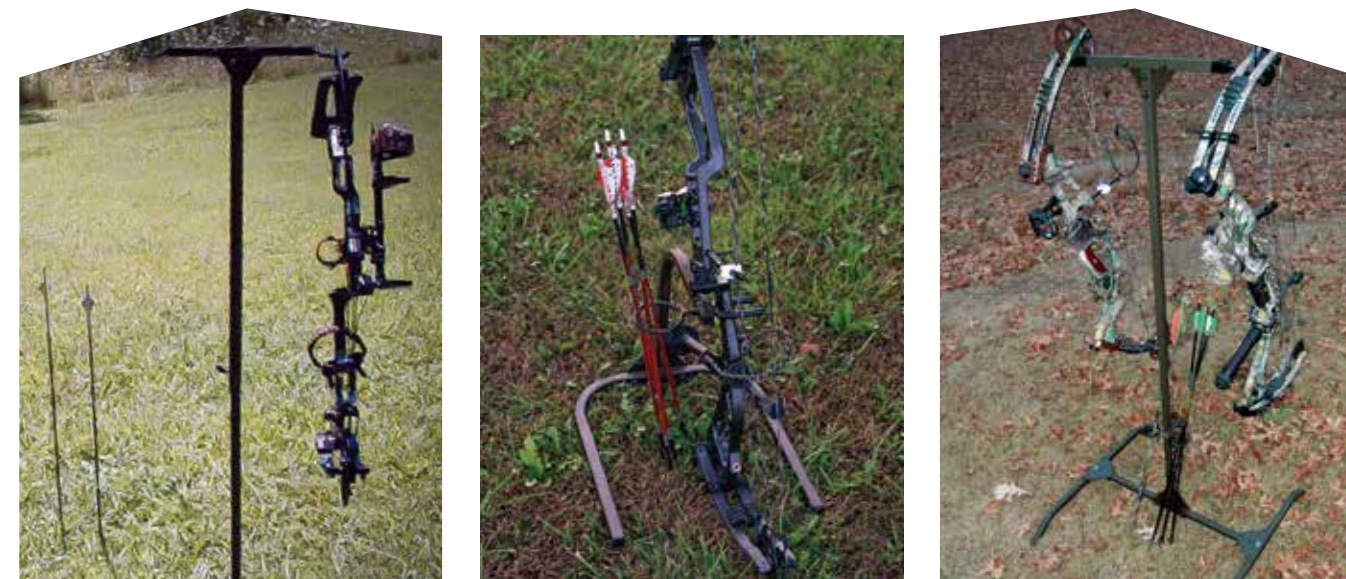

ITEM: HME-HRW_H_UPC: 830636009098

- Rope is 25-FT long tri-color cord with a plastic clip at hoist end
- (2) Two super sharp accessory hooks w/ rubber coating

HEAVY-DUTY SLING HOIST

ITEM: HME-HDSH_UPC: 830636009333

- Heavy-duty 0.5" webbing strap for easy grip in cold weather
- Design allows for quick & easy hoist of guns and crossbows 25-FT long

GROUND BOW HOLDERS

ARCHER'S PRACTICE HANGER

ITEM: HME-APH_UPC: 830636005052

- Has a hanger on both sides for two-person use
- Includes two Archer's Arrow Caddys™
- Step-in spade prevents twisting or rotating

ARCHER'S PRACTICE STAND

ITEM: HME-APS_UPC: 830636005045

- Sets up in less than 2 minutes, NO tools required
- 360° rotation of fork allows for support of any bow
- Includes arrow ring