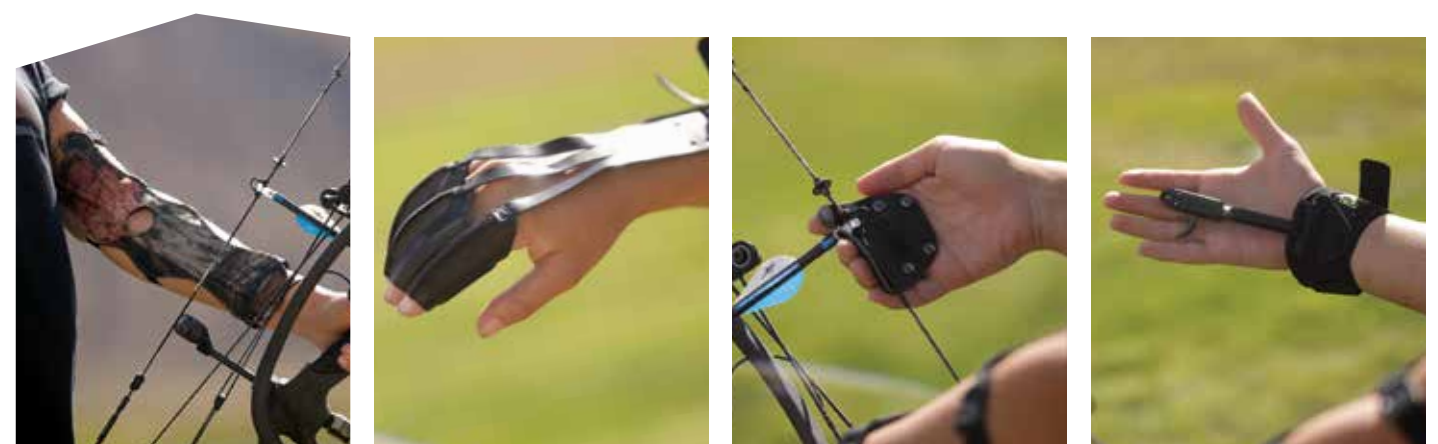

HME

DURING THE HUNT

ARCHERY ACCESSORIES

ARM GUARD

ITEM: HME-AGCMO_UPC: 888151022801

- Camouflage pattern with adjustable straps
- Cool mesh back for comfort, ergonomic shape conforms to arm, one sizes fits most archers - 12" long

3 FINGER ARCHERY GLOVE

ITEM: HME-FGLVS-MD_UPC: 888151022689_MEDIUM

ITEM: HME-FGLVS-LG_UPC: 888151022696_LARGE

- Soft leather with reinforced tips and full palm design
- Recommended for bow weights of 55# and less
- Elastic back and adjustable wrist strap

FINGER TAB

ITEM: HME-FTRH_UPC: 888151022818

- Right hand for recurve bows
- Approximately 1/8" thick with enlarged groove for nock clearance

CALIPER RELEASE

ITEM: HME-CALR_UPC: 888151022832

- Adjustable for different sized wrists
- Rotating caliper head to prevent string torque