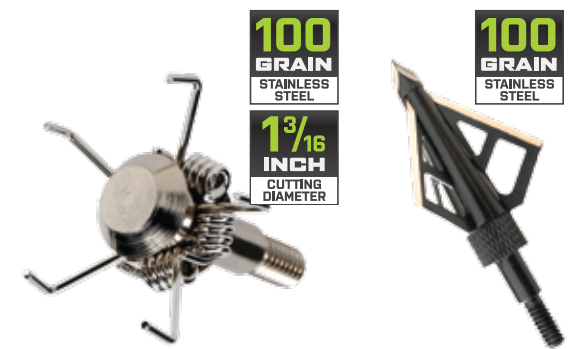

14-IN-1 HANDHELD MULTI TOOL

ITEM: HME-ATWRBH_UPC: 888151022764

- Specifically designed for Bows and Arrows
- 8 Allen Wrench sizes, Broadhead Blade Sharpener, Broadhead Wrench 2 Screwdrivers, Nock Wrench and Storage Compartment

HAND SAVER ARROW PULLER

ITEM: HME-AP_UPC: 888151017401

- 100% Soft Silicon molded finger grooves for improved grip
- Belt or Quiver snap clip

BROADHEADS SPRING LOADED

ITEM: HME-SGSLBH_UPC: 888151022375_3 PACK