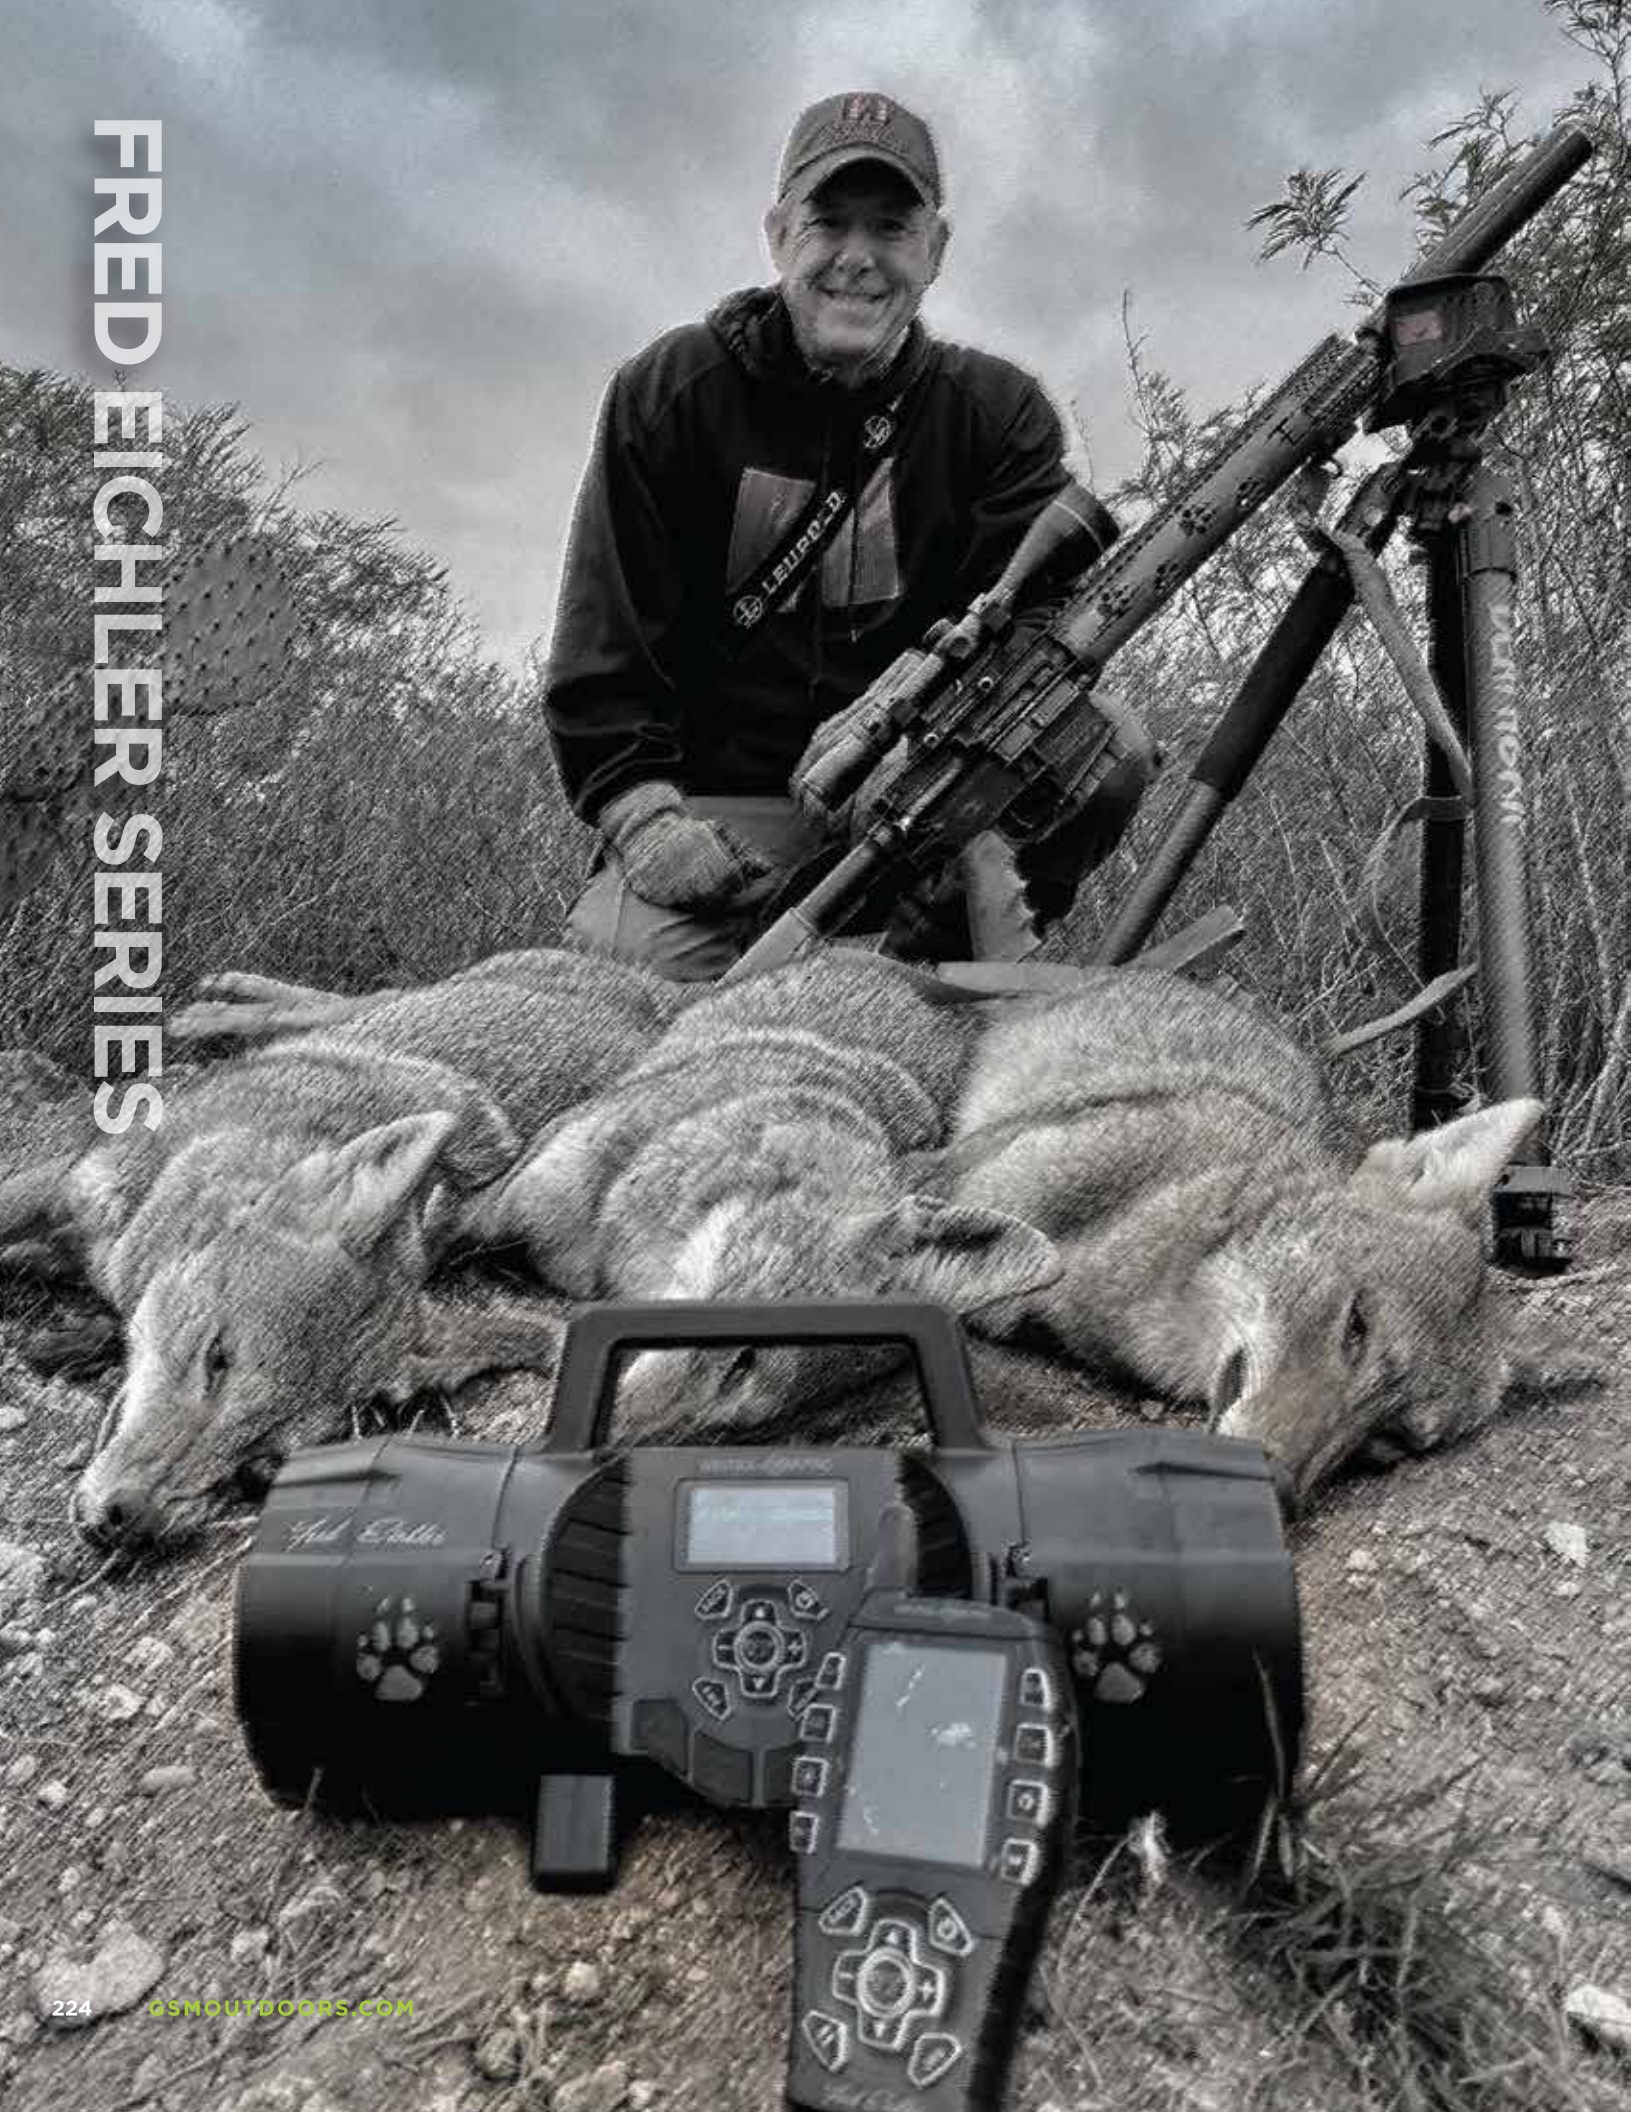

SIGNATURE PREDATOR CALLS

WESTERN RIVERS

HME

DURING THE HUNT

DUAL PREDATOR CALL

ITEM: WRC-EGC-DS_UPC: 888151022641

- Over 80 pre-loaded predator calls
- Dual 4" reflex horn drivers for maximum 120db Output
- (2) two external jacks to accommodate secondary amplified speaker(s) for virtual surround functionality
- 8GB internal memory
- Auxiliary output to trigger motorized decoy (sync), in addition to motor sync connector - Decoy not included
- Sound overlay, allows two sounds to play simultaneously

BOTH UNITS INCLUDE
200 YARD LONG RANGE
REMOTE CONTROL

- 4 Programmable Quick Sets
- Custom Favorites
- Easy Read Back Lit Remote
- 2.8" LCD Screen

SINGLE PREDATOR CALL

ITEM: WRC-EGC-SS_UPC: 888151022634

- Over 40 pre-loaded predator calls
- Single 4" reflex horn driver maximum 120db Output
- (2) two external jacks to accommodate secondary amplified speaker(s) for virtual surround functionality
- 8GB internal memory
- Auxiliary output to trigger motorized decoy (sync), in addition to motor sync connector - Decoy not included
- Configurable preset volume levels for different calls