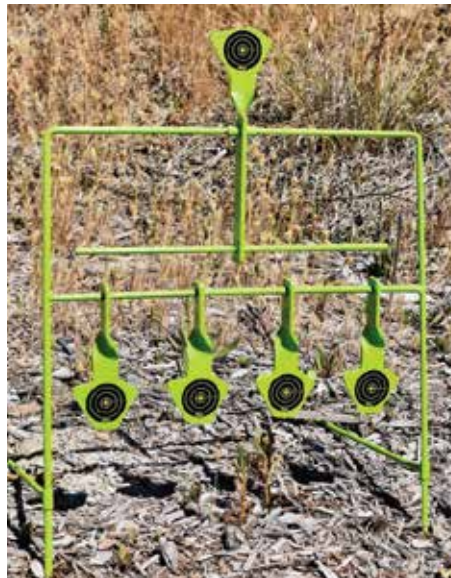

METALS TARGETS

SPINNING TARGETS

ITEM: **SME-HGS**_UPC: 888151017210_ .38 CALIBER

- .38 - .45 caliber targets are rated for pistol calibers at a minimum distance of 30 yards

ITEM: **SME-22SPN**_UPC: 888151017227_ .22 CALIBER

- 22 caliber targets are rated for Shorts, Longs, and Long Rifles at a minimum distance of 30 yards
- Soft Nose lead bullets only
- Includes 4 steel ground spikes and 6 adhesive target labels

HEAVY-DUTY GONG

ITEM: **SME-95GNG**_UPC: 888151018187

- 9.5" (10MM Thick) NM500 steel construction
- Centerfire Handguns and Rifles, includes stand

FLOATING TARGETS

ITEM: **SME-ST22FLD**_UPC: 888151016343

ITEM: **SME-ST22**_UPC: 888151016336

- With Folding Support Arms (as shown)
- Without Folding Support Arms
- Designed specifically for .22 caliber pistol and rifle shooters
- Self resetting targets

DOUBLE PAPER TARGET STAND

ITEM: **SME-TGTST**_UPC: 888151015513

- 5/16" powder-coated steel frame and sturdy trident footer grip the ground for stability
- Adjustable top horizontal bar accommodates different size paper targets
- Includes 8 metal clips

SELF-HEALING TARGETS

MADE WITH THE MOST DURABLE SELF-HEALING MATERIAL ON THE MARKET

BOUNCING-BALL

ITEM: **SME-SBB**_UPC: 888151018972_SINGLE

ITEM: **SME-BBC**_UPC: 888151017159_COMBO

- 4" diameter targets rated for all calibers
- Just toss on the ground and start shooting
- Combo includes heavy-duty rope and steel chain

WINDMILL

ITEM: **SME-SHW**_UPC: 888151017203

- The Windmill sits on top of a solid steel frame and spins when struck
- No assembly required, just stick in the ground and start shooting
- Rated for all calibers

8" GONG

ITEM: **SME-80SHGNG**_UPC: 888151018989