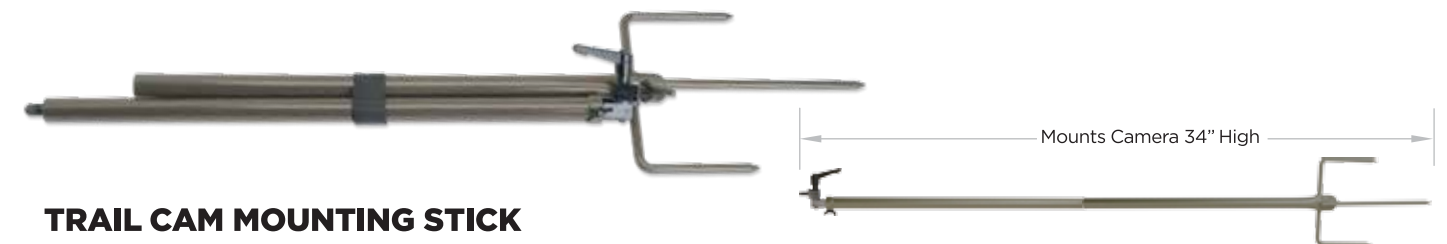

TRAIL CAM MOUNTING STICK

ITEM: **STC-CAMSTICK**_UPC: 888151010495

- Ideal for mounting trail cameras in treeless terrain
- 360° Horizontal Rotation plus a 270° Vertical Tilt Adjustment
- Durable Heavy Gauge Steel Post mounts trail camera up to 34" high