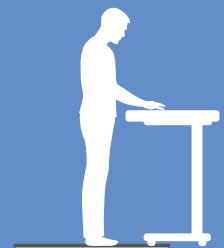

### For use with adjustable height workstations

Dual purpose design combines the cushion of an anti-fatigue mat with the smooth rolling surface of a Deflecto chair mat

- 3/8" support foam provides cushion and resilience to reduce stress and strain on the user's back, legs and feet
- Easily transition from sitting to standing
- For use on all pile carpets and hard floors
- Non-slip bottom surface grips hard floor surfaces and reduces the need to reposition the mat
- Use with wheeled office chairs or stools
- Free and Clear® non-orthophthalate, non-cadmium formula promotes a healthy work environment without harsh chemicals

MODEL NO.	MAT SIZE	SHAPE
■ CM24142BLKSS	36" x 48" / 91 x 122 cm	Rectangle
■ CM24242BLKSS	45" x 53" / 114 x 135 cm	Rectangle
■ CM24442FBLKSS	46" x 60" / 117 x 152 cm	Rectangle

PVC Mats: Actual Product Dimensions May Vary +/- 5%

### PROMOTES WELLNESS

Maximizes health benefits and reduces fatigue while standing

Full size anti-fatigue mat offers smooth transition from sitting to standing

Relieves stress on knees, feet and ankles while standing