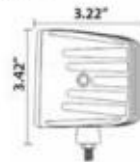

HE-CL3S2PK 3 INCH 6 LED 2 LIGHT PACK

Wattage: 18W • **Raw Lumens:** 1440lm • **Lux @ 10M:** 350
IP Rating: IP68 • **Beam Pattern:** 5° Spot
Current Consumption @ 13.8V: 1.2A

Heise HE-DLWH1 dual light wiring harness included