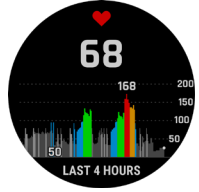

FĒNIX® 7 SERIES Multisport GPS Watches

NEW PRODUCT ANNOUNCEMENT

WRIST-BASED HEART RATE