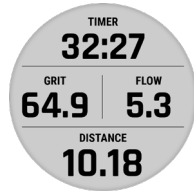

BODY BATTERY™

GOLF MAPS

SKIVIEW™ MAPS

MUSIC

MTB DYNAMICS

HIIT WORKOUTS

SOLAR WIDGET

GARMIN PAY™

PRODUCT COMPARISON:

	fēnix 7S, fēnix 7	fēnix 7S, fēnix 7, fēnix 7X Solar Editions	fēnix 7S, fēnix 7, fēnix 7X Sapphire Solar Editions	fēnix 6S, fēnix 6, fēnix 6X Pro Solar Editions
Case size	7S: 42 mm 7: 47 mm	7S: 42 mm 7: 47 mm 7X: 51 mm	7S: 42 mm 7: 47 mm 7X: 51 mm	6S: 42 mm 6: 47 mm 6X: 51 mm
Display size	7S: 1.2" 7: 1.3"	7S: 1.2" 7: 1.3" 7X: 1.4"	7S: 1.2" 7: 1.3" 7X: 1.4"	6S: 1.2" 6: 1.3" 6X: 1.4"
Sapphire lens			•	
Titanium materials			•	•
Built-in LED flashlight		fēnix 7X only	fēnix 7X only	
Touchscreen + buttons	•	•	•	
Solar charging		•	•	•
Wrist-based heart rate ¹	•	•	•	•
Pulse Ox ⁵	•	•	•	•
Health Snapshot™ feature	•	•	•	•
Real-time stamina	•	•	•	
Up ahead	•	•	•	
Multifrequency support			•	
Multicontinent TopoActive maps with Wi-Fi® technology	Downloadable	Downloadable	Preloaded	
SkiView maps	•	•	•	•
Music	•	•	•	•
Garmin Pay contactless payments ³	•	•	•	•