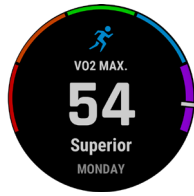

FĒNIX® 7 SERIES Multisport GPS Watches

NEW PRODUCT ANNOUNCEMENT

VO2 MAX

PRODUCT COMPARISON:

	fēnix 7S, fēnix 7	fēnix 7S, fēnix 7, fēnix 7X Solar Editions	fēnix 7S, fēnix 7, fēnix 7X Sapphire Solar Editions	fēnix 6S, fēnix 6, fēnix 6X Pro Solar Editions
Case size	7S: 42 mm | 7: 47 mm	7S: 42 mm | 7: 47 mm | 7X: 51 mm	7S: 42 mm | 7: 47 mm | 7X: 51 mm	6S: 42 mm | 6: 47 mm | 6X: 51 mm
Display size	7S: 1.2" | 7: 1.3"	7S: 1.2" | 7: 1.3" | 7X: 1.4"	7S: 1.2" | 7: 1.3" | 7X: 1.4"	6S: 1.2" | 6: 1.3" | 6X: 1.4"
Sapphire lens			•	
Titanium materials			•	•
Built-in LED flashlight		fēnix 7X only	fēnix 7X only	
Touchscreen + buttons	•	•	•	
Solar charging		•	•	•
Wrist-based heart rate¹	•	•	•	•
Pulse Ox⁵	•	•	•	•
Health Snapshot™ feature	•	•	•	•
Real-time stamina	•	•	•	
Up ahead	•	•	•	
Multifrequency support			•	
Multicontinent TopoActive maps with Wi-Fi® technology	Downloadable	Downloadable	Preloaded	
SkiView maps	•	•	•	•
Music	•	•	•	•
Garmin Pay contactless payments³	•	•	•	•