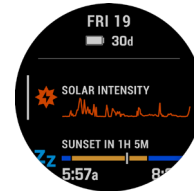

BODY BATTERY™

GOLF MAPS

SKIVIEW™ MAPS

MUSIC

MTB DYNAMICS

HIIT WORKOUTS

SOLAR WIDGET

GARMIN PAY™

PRODUCT COMPARISON:

	fēnix 7S, fēnix 7	fēnix 7S, fēnix 7, fēnix 7X Solar Editions	fēnix 7S, fēnix 7, fēnix 7X Sapphire Solar Editions	fēnix 6S, fēnix 6, fēnix 6X Pro Solar Editions
Case size	7S: 42 mm 7: 47 mm	7S: 42 mm 7: 47 mm 7X: 51 mm	7S: 42 mm 7: 47 mm 7X: 51 mm	6S: 42 mm 6: 47 mm 6X: 51 mm
Display size	7S: 1.2" 7: 1.3"	7S: 1.2" 7: 1.3" 7X: 1.4"	7S: 1.2" 7: 1.3" 7X: 1.4"	6S: 1.2" 6: 1.3" 6X: 1.4"
Sapphire lens			•	
Titanium materials			•	•
Built-in LED flashlight		fēnix 7X only	fēnix 7X only	
Touchscreen + buttons	•	•	•	
Solar charging		•	•	•
Wrist-based heart rate ¹	•	•	•	•
Pulse Ox ⁵	•	•	•	•
Health Snapshot™ feature	•	•	•	•
Real-time stamina	•	•	•	
Up ahead	•	•	•	
Multifrequency support			•	
Multicontinent TopoActive maps with Wi-Fi® technology	Downloadable	Downloadable	Preloaded	
SkiView maps	•	•	•	•
Music	•	•	•	•
Garmin Pay contactless payments ³	•	•	•	•