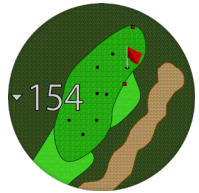

FĒNIX® 7 SERIES Multisport GPS Watches

NEW PRODUCT ANNOUNCEMENT

GOLF MAPS

PRODUCT COMPARISON:

	fēnix 7S, fēnix 7	fēnix 7S, fēnix 7, fēnix 7X Solar Editions	fēnix 7S, fēnix 7, fēnix 7X Sapphire Solar Editions	fēnix 6S, fēnix 6, fēnix 6X Pro Solar Editions
Case size	7S: 42 mm | 7: 47 mm	7S: 42 mm | 7: 47 mm | 7X: 51 mm	7S: 42 mm | 7: 47 mm | 7X: 51 mm	6S: 42 mm | 6: 47 mm | 6X: 51 mm
Display size	7S: 1.2" | 7: 1.3"	7S: 1.2" | 7: 1.3" | 7X: 1.4"	7S: 1.2" | 7: 1.3" | 7X: 1.4"	6S: 1.2" | 6: 1.3" | 6X: 1.4"
Sapphire lens			•	
Titanium materials			•	•
Built-in LED flashlight		fēnix 7X only	fēnix 7X only	
Touchscreen + buttons	•	•	•	
Solar charging		•	•	•
Wrist-based heart rate¹	•	•	•	•
Pulse Ox⁵	•	•	•	•
Health Snapshot™ feature	•	•	•	•
Real-time stamina	•	•	•	
Up ahead	•	•	•	
Multifrequency support			•	
Multicontinent TopoActive maps with Wi-Fi® technology	Downloadable	Downloadable	Preloaded	
SkiView maps	•	•	•	•
Music	•	•	•	•
Garmin Pay contactless payments³	•	•	•	•