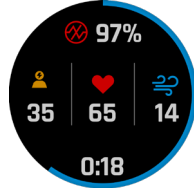

HEALTH SNAPSHOT™