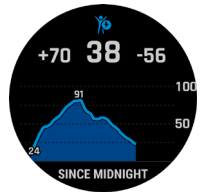

BODY BATTERY™