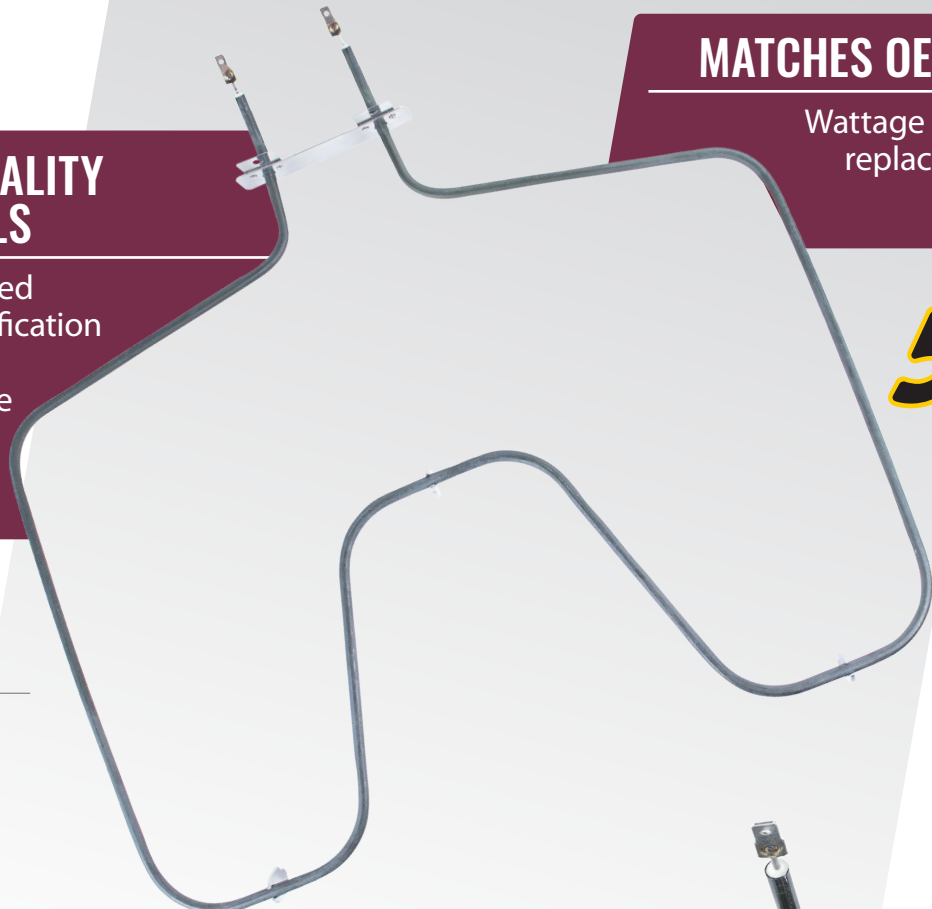

Accessory for the Range

REPLACEMENT OVEN BAKE ELEMENT FOR PART #WB44K10005

52002 | UPC: 086844520027

Your Appliance Connection Solution®

Revitalize Ovens

Easy-to-install part restores baking efficiency

HIGH-QUALITY MATERIALS

Meet or exceed industry certification standards & most appliance manufacturer requirements

2,585
WATT

240
VOLT

Fits these Electric Range Ovens:

GE®
Hotpoint®

EASY TO INSTALL

Into existing terminals;
no wiring required

MATCHES OEM ORIGINAL

Wattage & volts directly replace factory oven bake element

5 YEAR WARRANTY

Washing Machine Hoses

Dishwasher Hoses

Ice Maker Hoses

Water Inlet Hoses

Water Heater Connectors