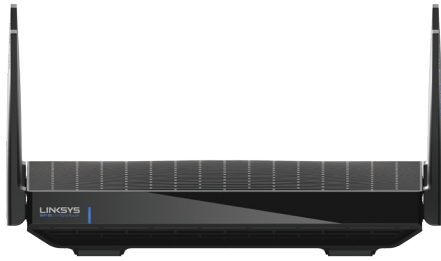

Front

Package Includes

- Linksys Hydra Pro 6E Tri-Band Mesh WiFi Router, MR7500
- Quick Start Guide
- Ethernet Cable
- Power Adapter
- Regulatory and Warranty Documentation

1-Year Warranty
24/7 Customer Care

REQUIRED FOR SETUP

1. Internet connection with a modem or modem-router.
  2. Supported iOS or Android™ devices with data connection.
2. See linksys.com/velop/requirements.

Tech Specs

WiFi Technology

Tri-Band AXE6600 with 4x4 MU-MIMO and 1024-QAM, up to 6.6 Gbps
Backward-compatible with 802.11a/b/g/n/ac WiFi

Speed and Bands

Tri-Band AXE6600 up to 6.6 Gbps
Radio 1 – 2.4 GHz Band 802.11ax - 600 Mbps
Radio 2 – 5 GHz Band 802.11ax - 1201 Mbps
Radio 3 – 6 GHz Band 802.11ax - 4804 Mbps

Security

WPA2/WPA3 Mixed Personal, WPA2 Personal, WPA3 Personal
Automatic Security Updates
Parental Controls
Separate Guest Network
Linksys App

Dimensions

9.96" x 6.77" x 2.16"

Processor

1.8 GHz Quad-Core

Weight

2.0 lbs.

Ethernet Ports

(4) Gigabit LAN ports and (1) 5 Gbps WAN port

Bluetooth®

4.2 with L.E. for secure and easy app-based setup

Memory

Flash: 512MB
RAM: 512MB

Power Supply

Input: 100–240V, 50–60Hz; Output: 12V/3A

Download the Linksys app at linksys.com/app

Part Number

MR7500, MR75WH

© 2021 Belkin International, Inc. and/or its affiliates. All rights reserved. PR297611
Linksys
121 Theory, Irvine, CA 92617 USA
Made in Vietnam

UPC

MR7500 – 745883819683, Case Pack – 10745883819680

MR75WH – 745883817320, Case Pack – 10745883817327

Recycling programs for this packaging may not exist in your area.