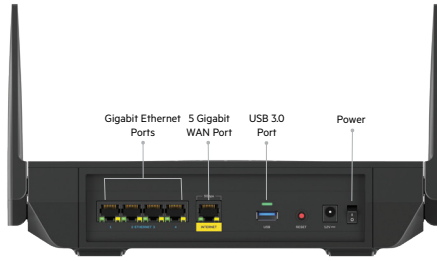

Back

Package Includes

- Linksys Hydra Pro 6E Tri-Band Mesh WiFi Router, MR7500
- Quick Start Guide
- Ethernet Cable
- Power Adapter
- Regulatory and Warranty Documentation

1-Year Warranty
24/7 Customer Care

REQUIRED FOR SETUP

1. Internet connection with a modem or modem-router.
  2. Supported iOS or Android™ devices with data connection.
2. See linksys.com/velop/requirements.

Tech Specs

WiFi Technology

Tri-Band AXE6600 with 4x4 MU-MIMO and 1024-QAM, up to 6.6 Gbps
Backward-compatible with 802.11a/b/g/n/ac WiFi

Speed and Bands

Tri-Band AXE6600 up to 6.6 Gbps
Radio 1 – 2.4 GHz Band 802.11ax - 600 Mbps
Radio 2 – 5 GHz Band 802.11ax - 1201 Mbps
Radio 3 – 6 GHz Band 802.11ax - 4804 Mbps

Security

WPA2/WPA3 Mixed Personal, WPA2 Personal, WPA3 Personal
Automatic Security Updates
Parental Controls
Separate Guest Network
Linksys App

Dimensions

9.96" x 6.77" x 2.16"

Processor

1.8 GHz Quad-Core

Weight

2.0 lbs.

Ethernet Ports

(4) Gigabit LAN ports and (1) 5 Gbps WAN port

Bluetooth®

4.2 with L.E. for secure and easy app-based setup

Memory

Flash: 512MB
RAM: 512MB

Power Supply

Input: 100–240V, 50–60Hz; Output: 12V/3A

Download the Linksys app at linksys.com/app

Part Number

MR7500, MR75WH

© 2021 Belkin International, Inc. and/or its affiliates. All rights reserved. PR297611
Linksys
121 Theory, Irvine, CA 92617 USA
Made in Vietnam

UPC

MR7500 – 745883819683, Case Pack – 10745883819680

MR75WH – 745883817320, Case Pack – 10745883817327

Recycling programs for this packaging may not exist in your area.