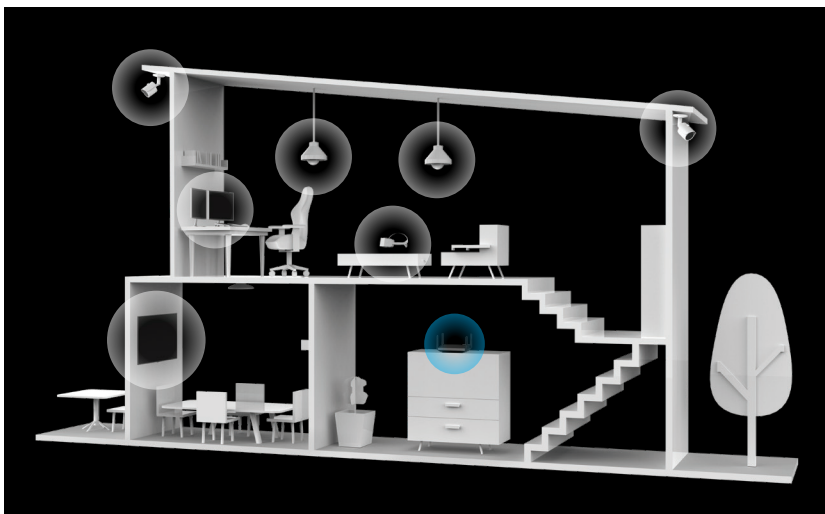

Features and Benefits

- **A New Band for Your Latest Devices**
  The 6 GHz WiFi band offers crystal-clear signal, and up to 5x faster speed* for AR and VR devices, and video conferencing.
- **Powerful WiFi 6E Mesh Coverage**
  Intelligent Mesh™ technology combined with WiFi 6E is designed to deliver gigabit WiFi speeds to every corner of your home or business.
- **Highest Device Capacity Ever**
  With 4x* the channels of current WiFi systems, the 6 GHz band can handle all the traffic from the busiest smart homes using heavy-bandwidth devices all day, every day.
- **Industry-Leading Technology**
  An advanced Qualcomm™ chipset delivers the ultimate WiFi 6E experience. This next-generation technology transforms home and business WiFi with its wire-like stability and blazing-fast performance.
- **Ultra-Fast Multi-Gigabit Speed**
  With a 5 Gbps WAN port, you can experience multi-gigabit speed throughout your home for smart TVs, streaming devices, gaming consoles, VR and AR, and more.
- **Easy Setup, Easy Control**
  The Linksys app makes setup simple. Once set up, you can access your network from anywhere, and view or prioritize which connected devices are using the most WiFi.