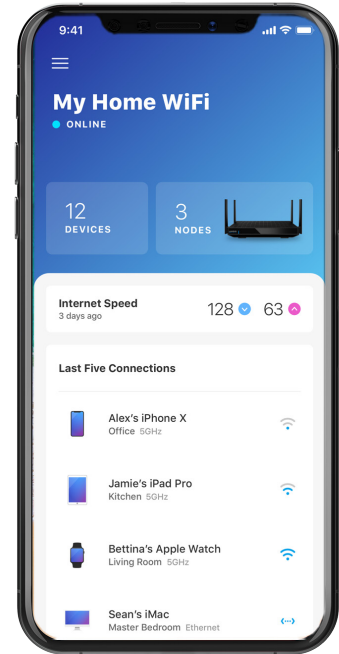

Linksys App

Package Includes

- Linksys Hydra Pro 6E Tri-Band Mesh WiFi Router, MR7500
- Quick Start Guide
- Ethernet Cable
- Power Adapter
- Regulatory and Warranty Documentation

1-Year Warranty
24/7 Customer Care

REQUIRED FOR SETUP

1. Internet connection with a modem or modem-router.
  2. Supported iOS or Android™ devices with data connection.
2. See linksys.com/velop/requirements.

Tech Specs

WiFi Technology

Tri-Band AXE6600 with 4x4 MU-MIMO and 1024-QAM, up to 6.6 Gbps
Backward-compatible with 802.11a/b/g/n/ac WiFi

Speed and Bands

Tri-Band AXE6600 up to 6.6 Gbps
Radio 1 – 2.4 GHz Band 802.11ax - 600 Mbps
Radio 2 – 5 GHz Band 802.11ax - 1201 Mbps
Radio 3 – 6 GHz Band 802.11ax - 4804 Mbps

Security

WPA2/WPA3 Mixed Personal, WPA2 Personal, WPA3 Personal
Automatic Security Updates
Parental Controls
Separate Guest Network
Linksys App

Dimensions

9.96" x 6.77" x 2.16"

Processor

1.8 GHz Quad-Core

Weight

2.0 lbs.

Ethernet Ports

(4) Gigabit LAN ports and (1) 5 Gbps WAN port

Bluetooth®

4.2 with L.E. for secure and easy app-based setup

Memory

Flash: 512MB
RAM: 512MB

Power Supply

Input: 100–240V, 50–60Hz; Output: 12V/3A

Download the Linksys app at linksys.com/app

Part Number

MR7500, MR75WH

© 2021 Belkin International, Inc. and/or its affiliates. All rights reserved. PR297611
Linksys
121 Theory, Irvine, CA 92617 USA
Made in Vietnam

UPC

MR7500 – 745883819683, Case Pack – 10745883819680

MR75WH – 745883817320, Case Pack – 10745883817327

Recycling programs for this packaging may not exist in your area.