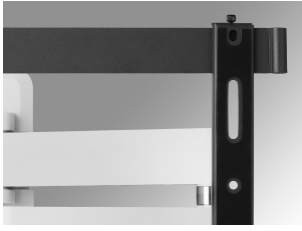

Consumer benefits

Anti-scratch padding