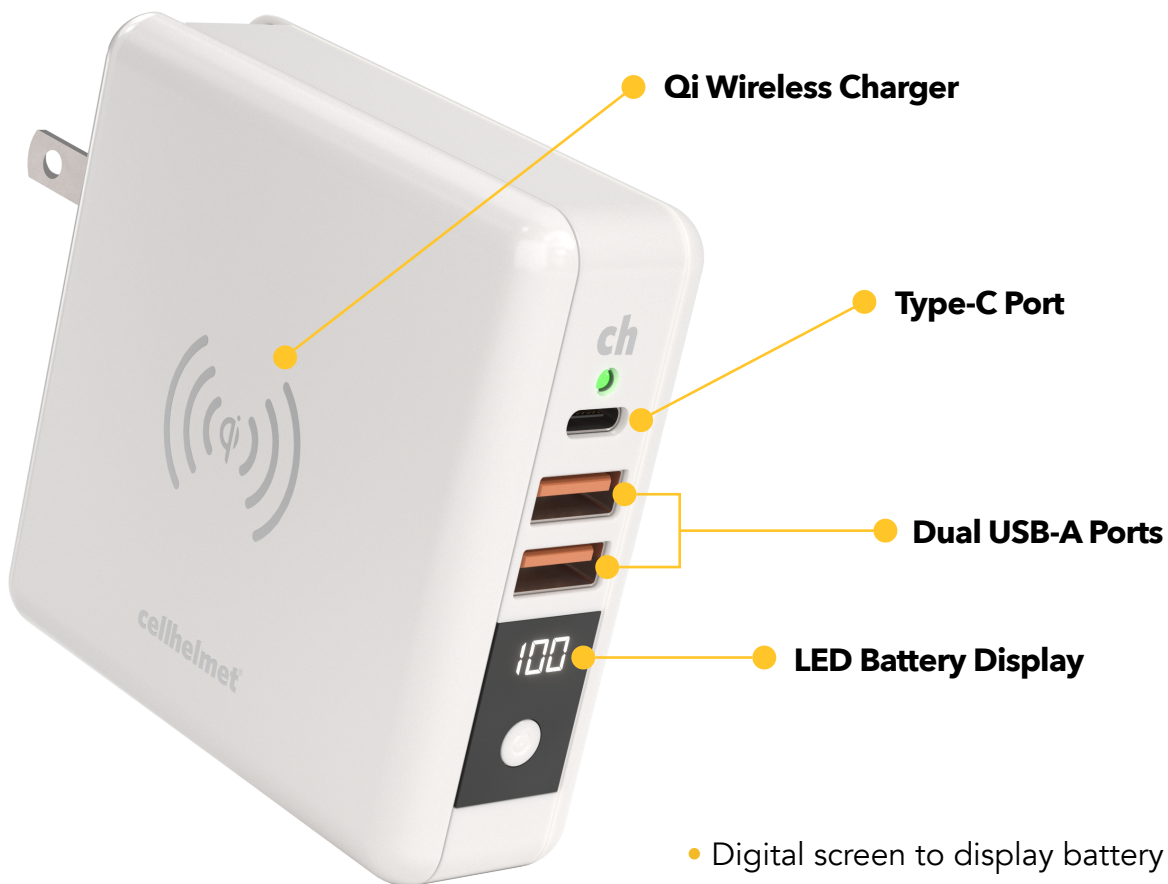

MULTI-CHARGE PRO

- Digital screen to display battery percentage
- Foldable wall outlet prongs
- On/Off power button
- Compact and portable
- Power Delivery USB-C port (18W)
- Dual USB-A ports (18W, supports Qualcomm 3.0)
- Qi-certified wireless charging (15W)
- 8,000mAh rechargeable power bank